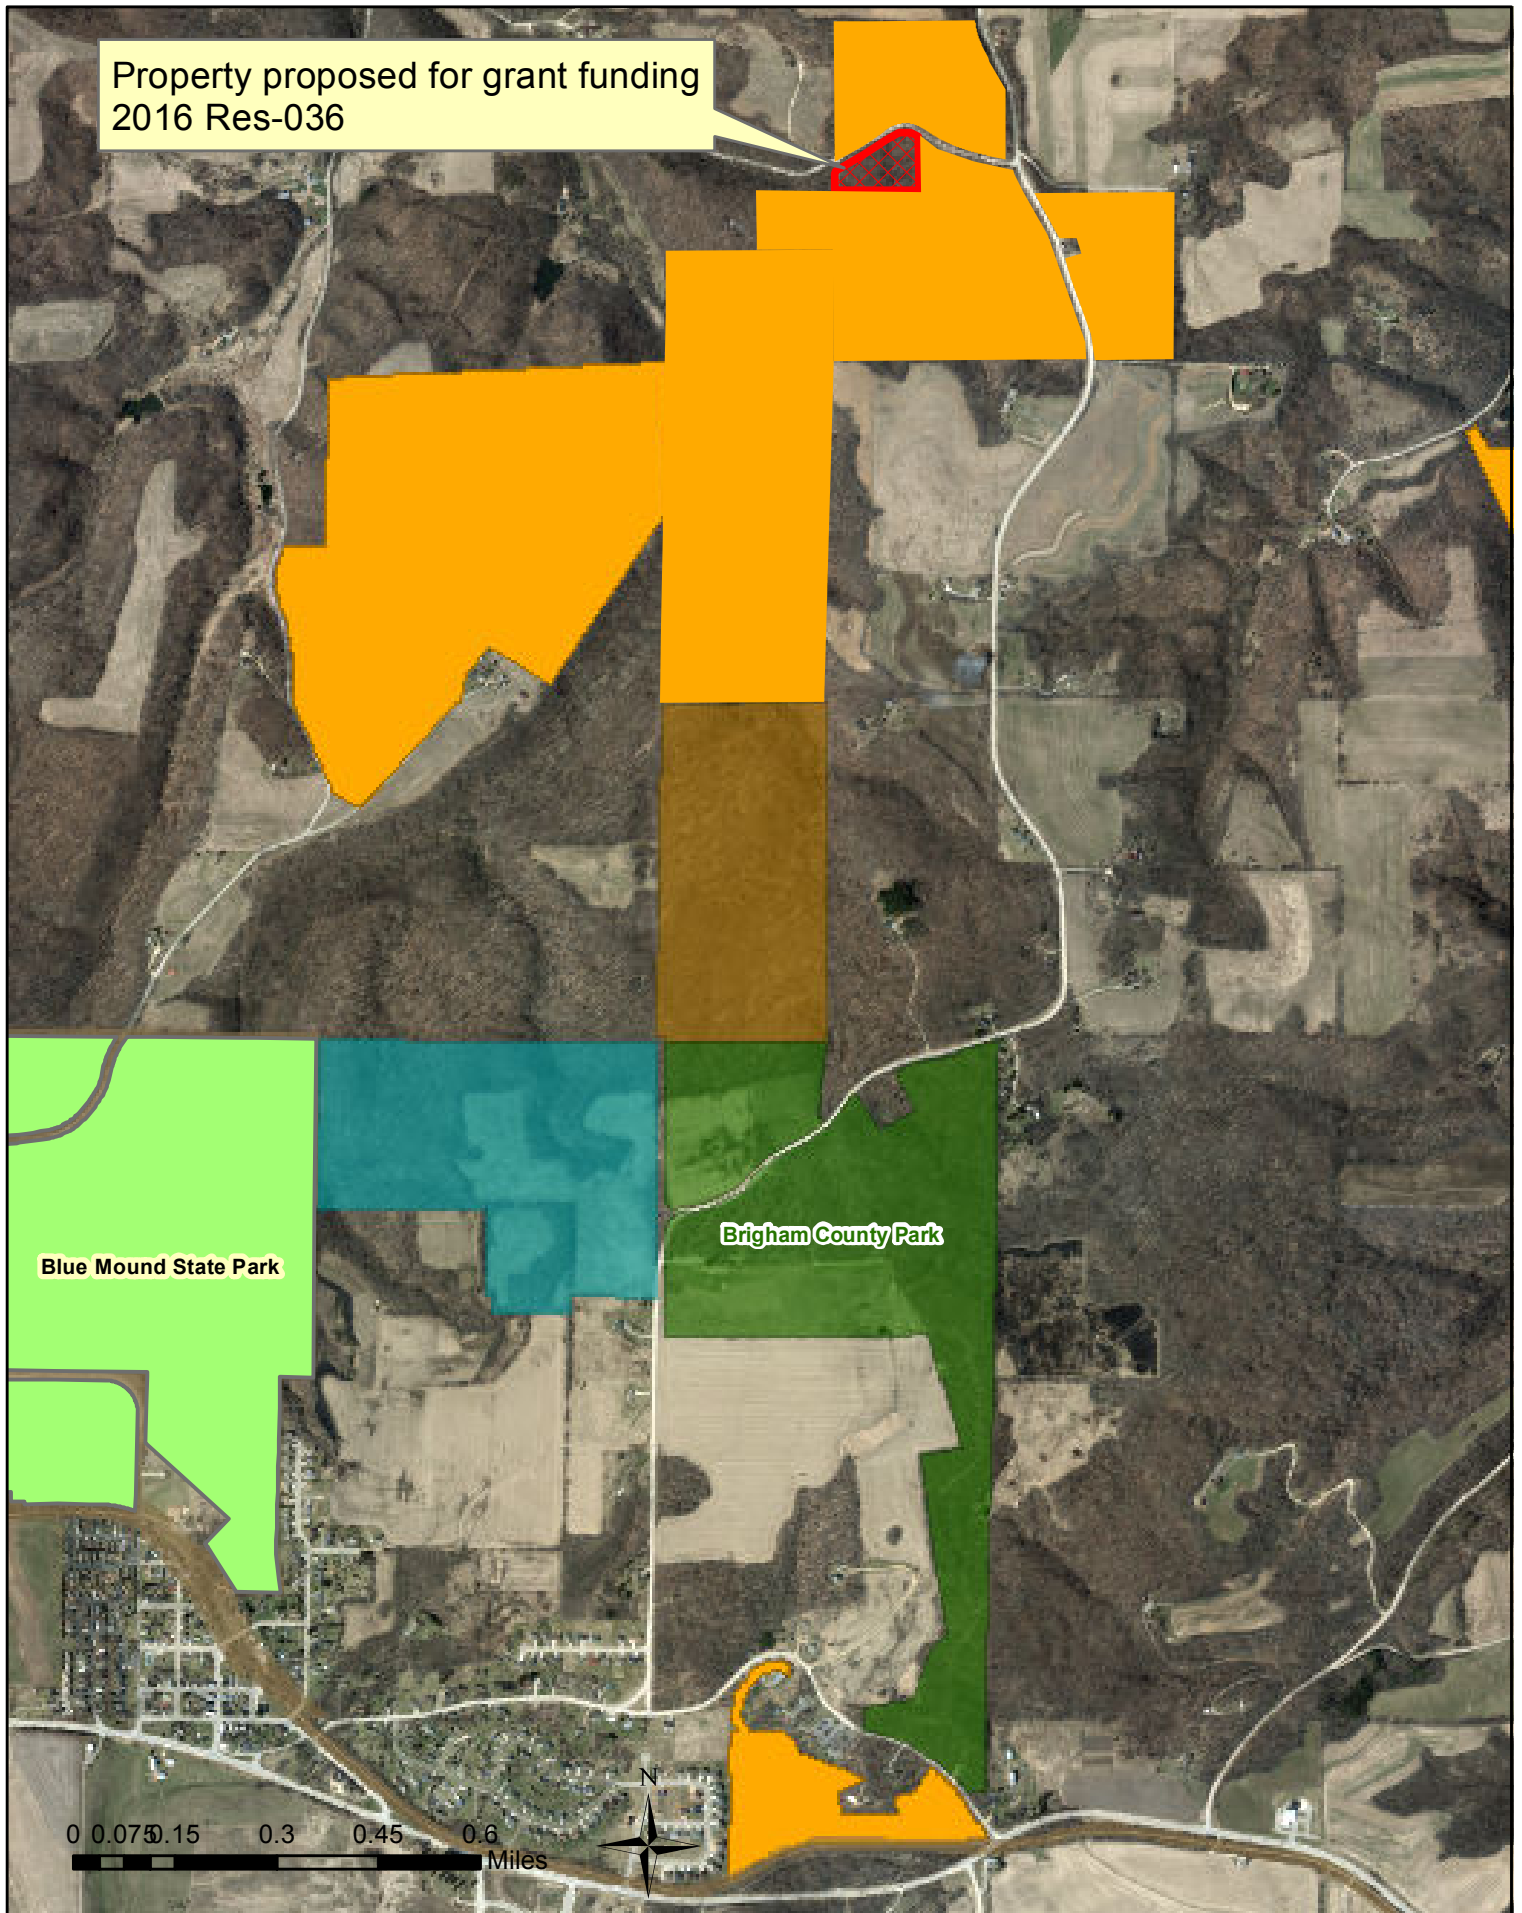

Blue Mounds Natural Resource Area

Property proposed for grant funding
2016 Res-036

Blue Mound State Park

Brigham County Park

0 0.075 0.15 0.3 0.45 0.6 Miles