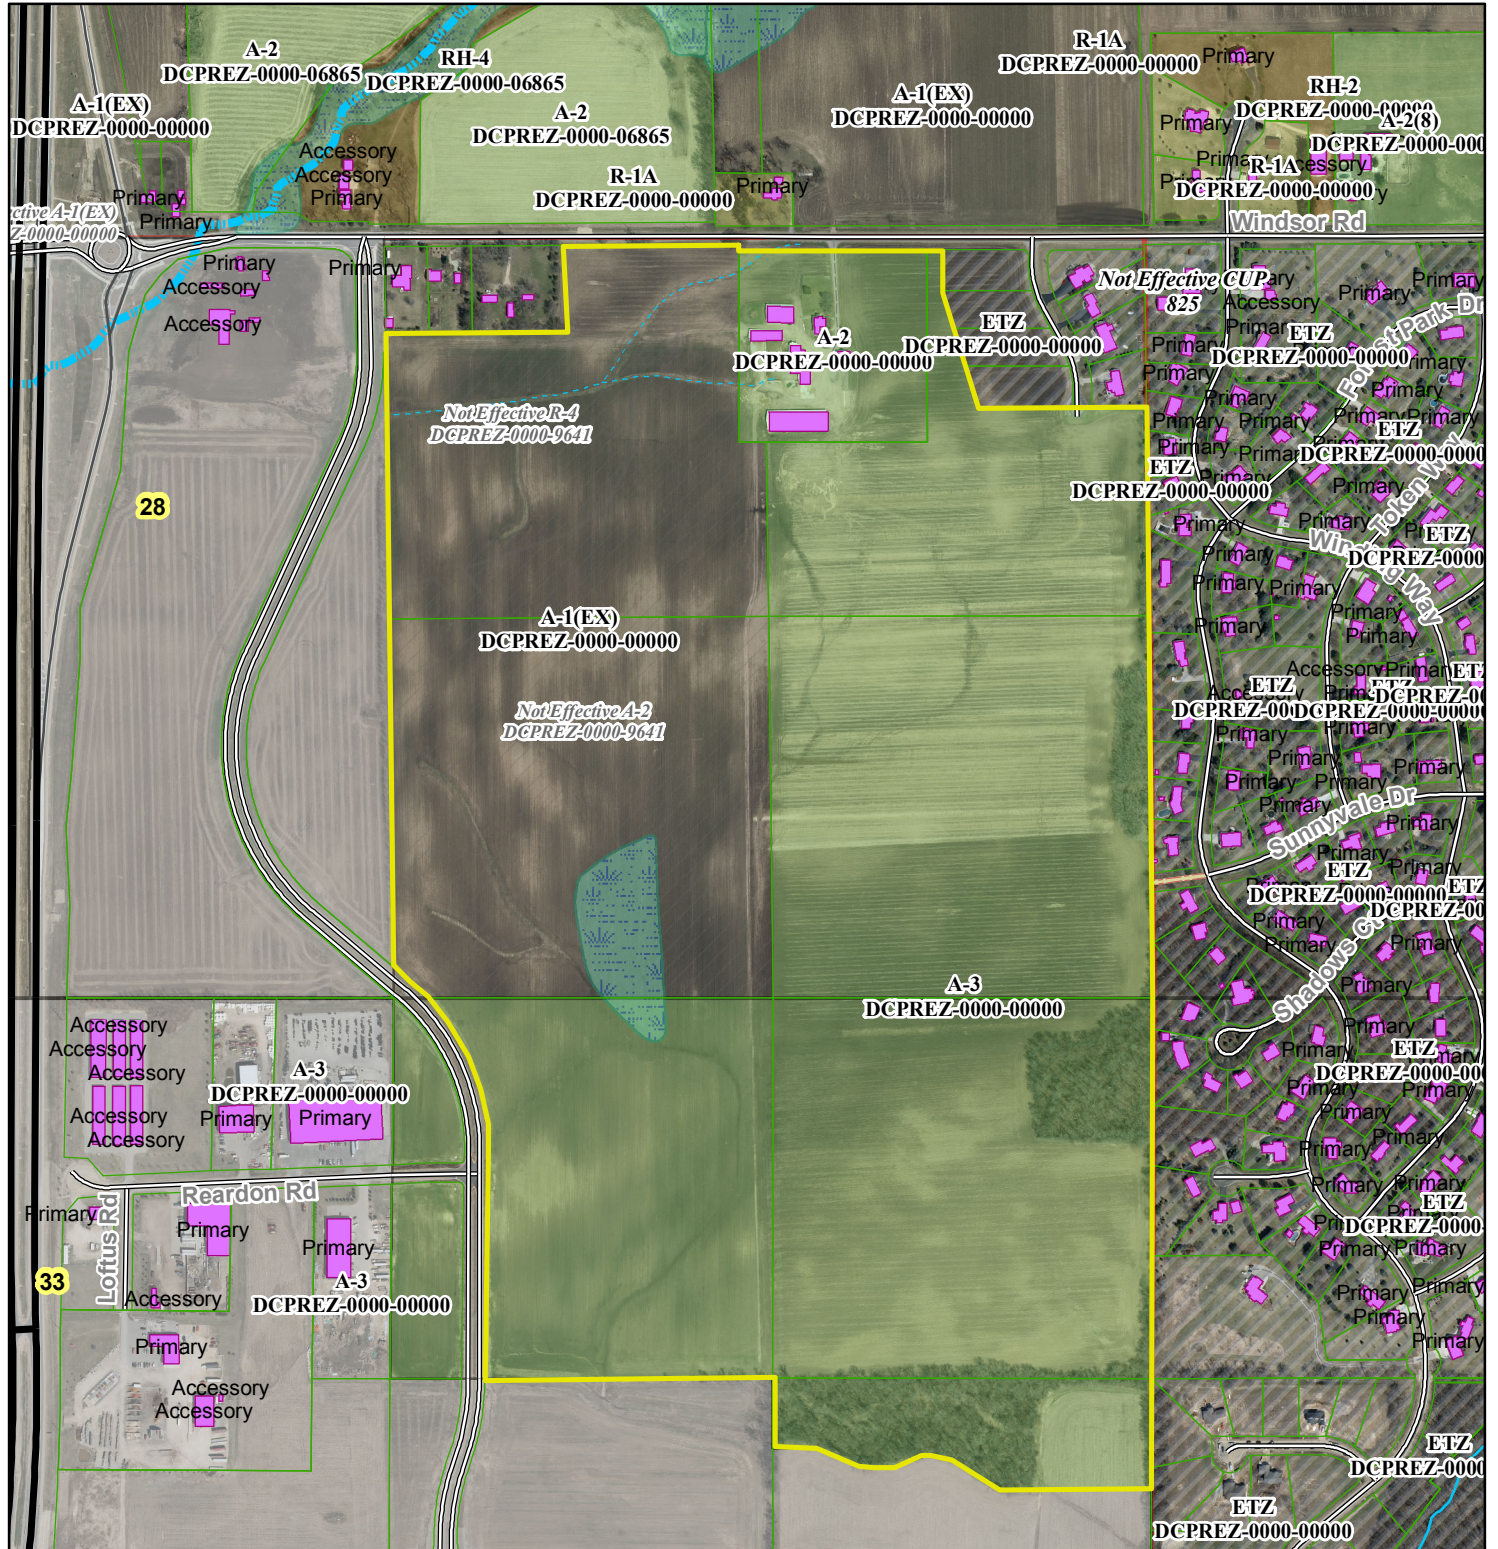

BEAR TREE FARMS - Preliminary Plat

Town of Windsor, Section 28/33

Plat consists of 368 residential lots, with 7 outlots, 227 acres.

Rezone #10754 approved by ZLR on 11.25.14 and lots will be served by public sewer and water.

--- Intermittent stream