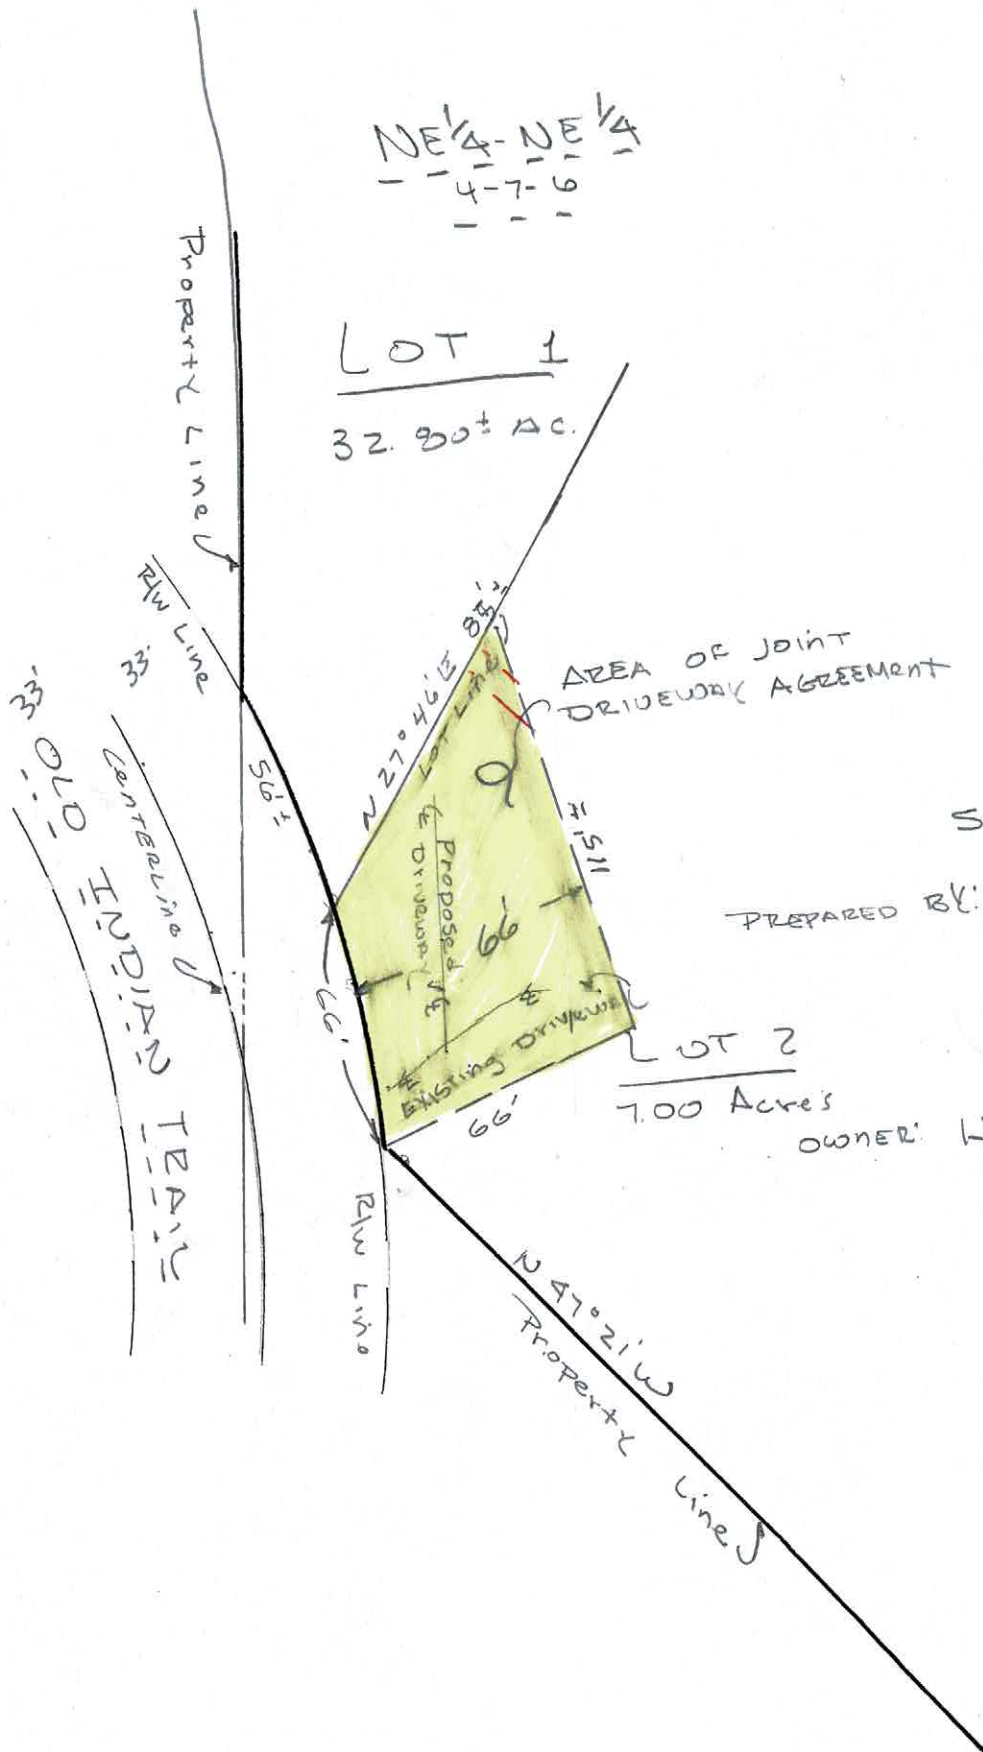

NE 1/4 - NE 1/4
4-7-6

LOT 1
32.80± AC.

SCALE 1" = 50'

PREPARED BY: John Halverson
RLS-131 B
6381 Coon Rock Rd
Arena, WI 53503

OWNER: Henry Campbell