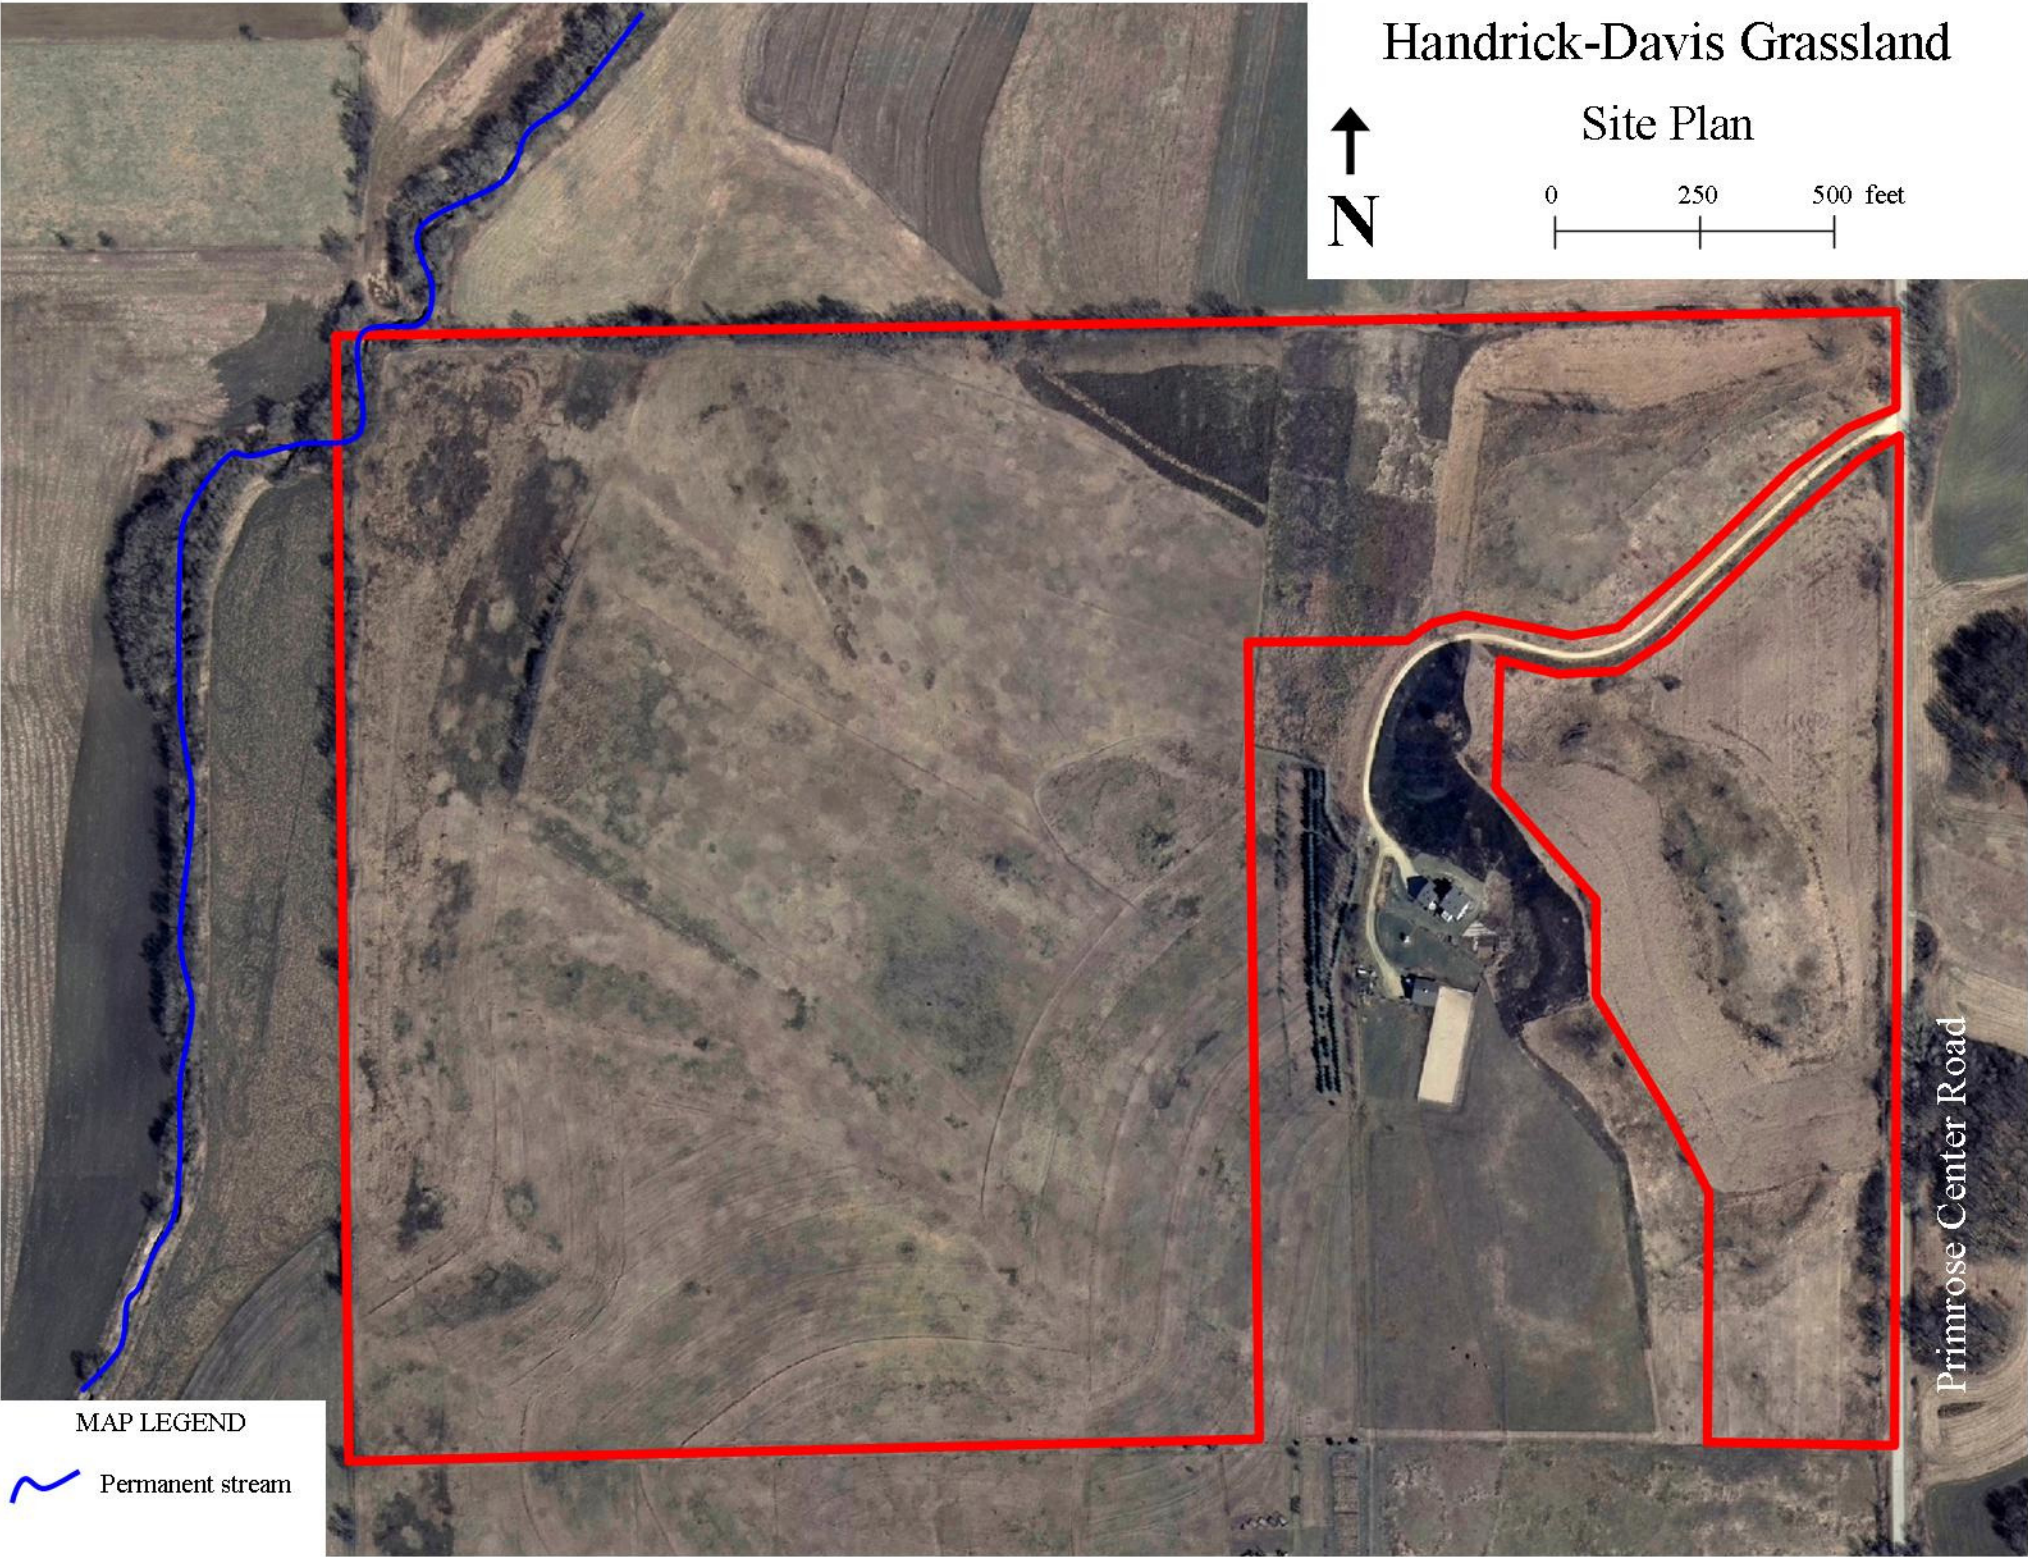

Handrick-Davis Grassland

Site Plan

MAP LEGEND

 Permanent stream

Primrose Center Road