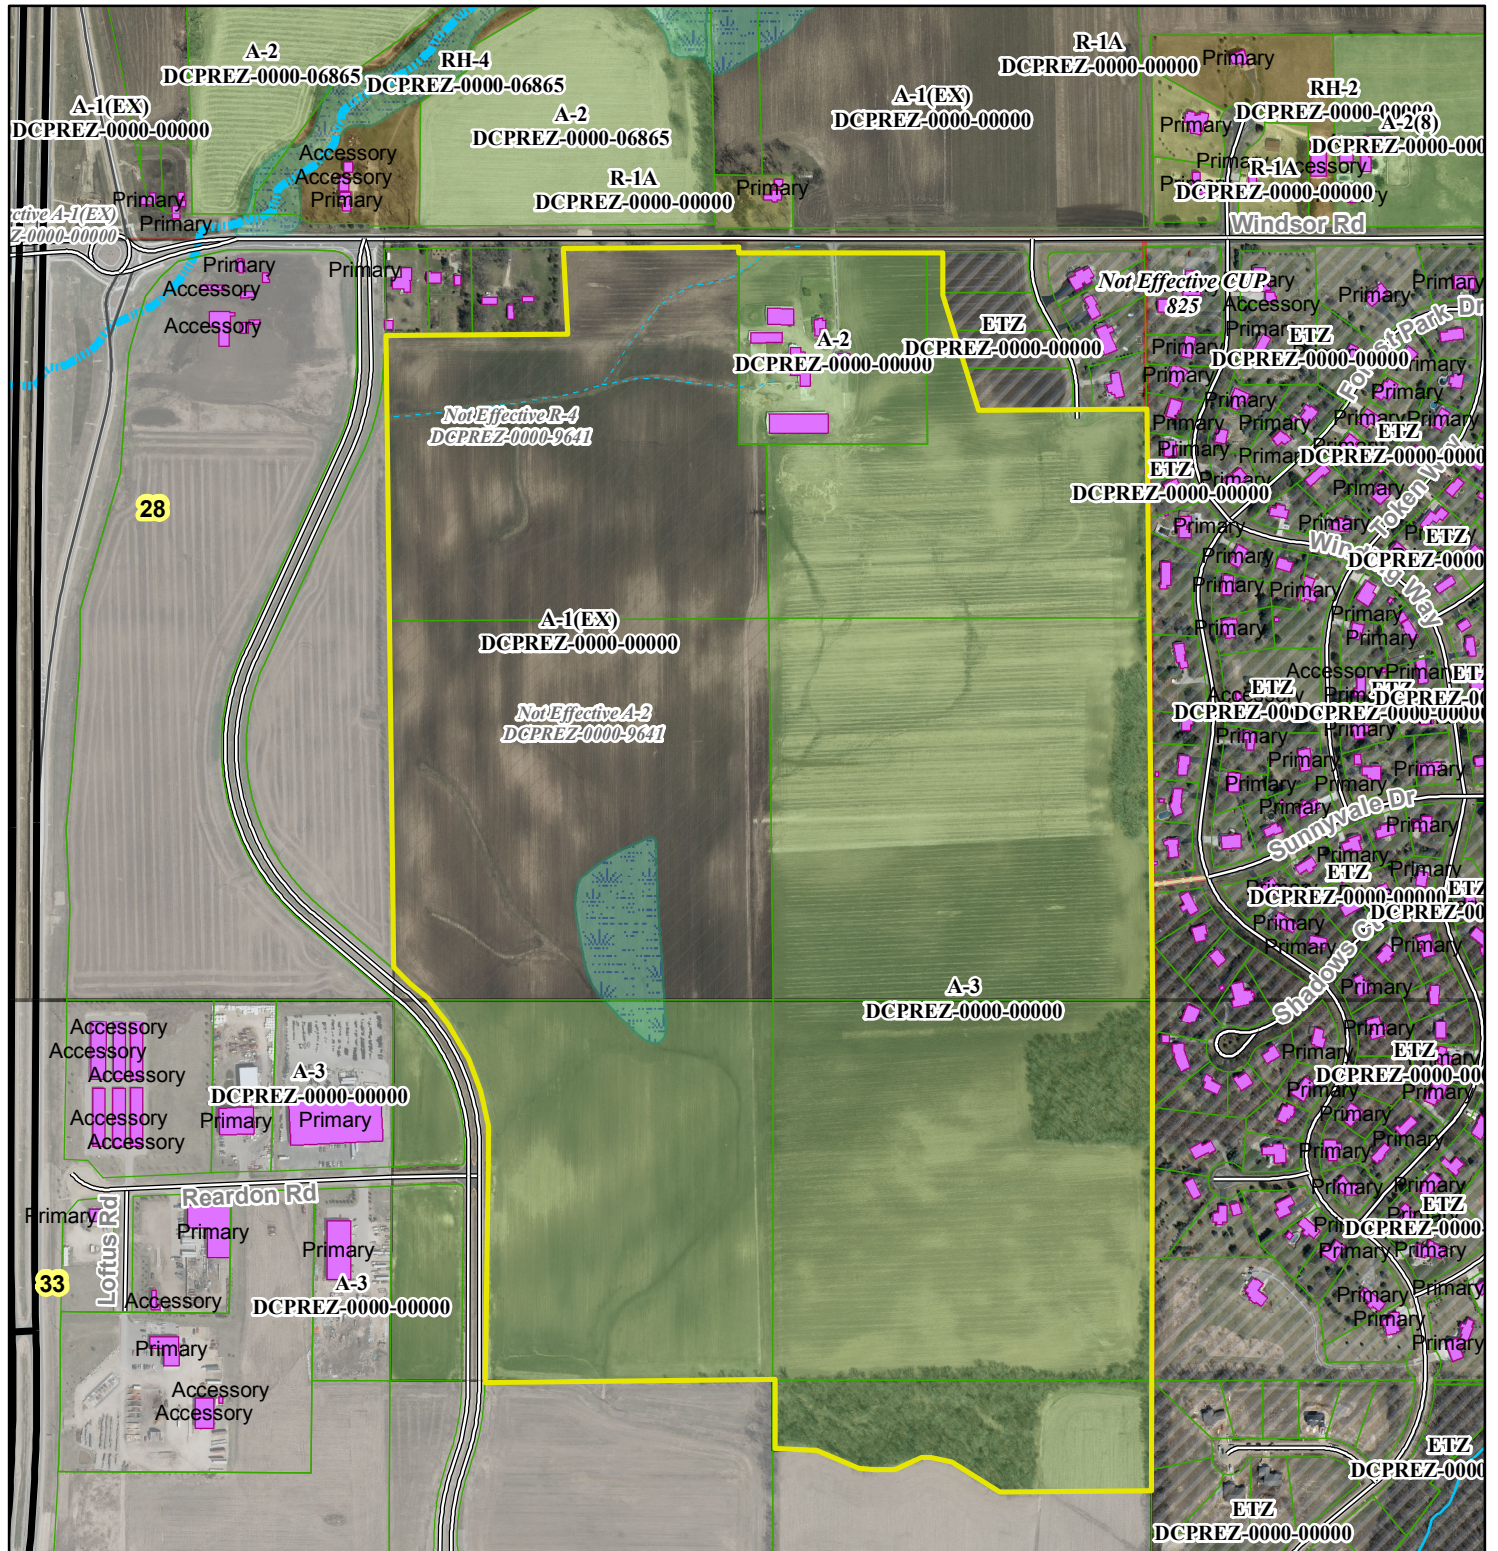

# BEAR TREE FARMS - Preliminary Plat

Town of Windsor, Section 28/33

Plat consists of 368 residential lots, with 7 outlots, 227 acres.

Rezone #10754 approved by ZLR on 11.25.14 and lots will be served by public sewer and water.

--- Intermittent stream