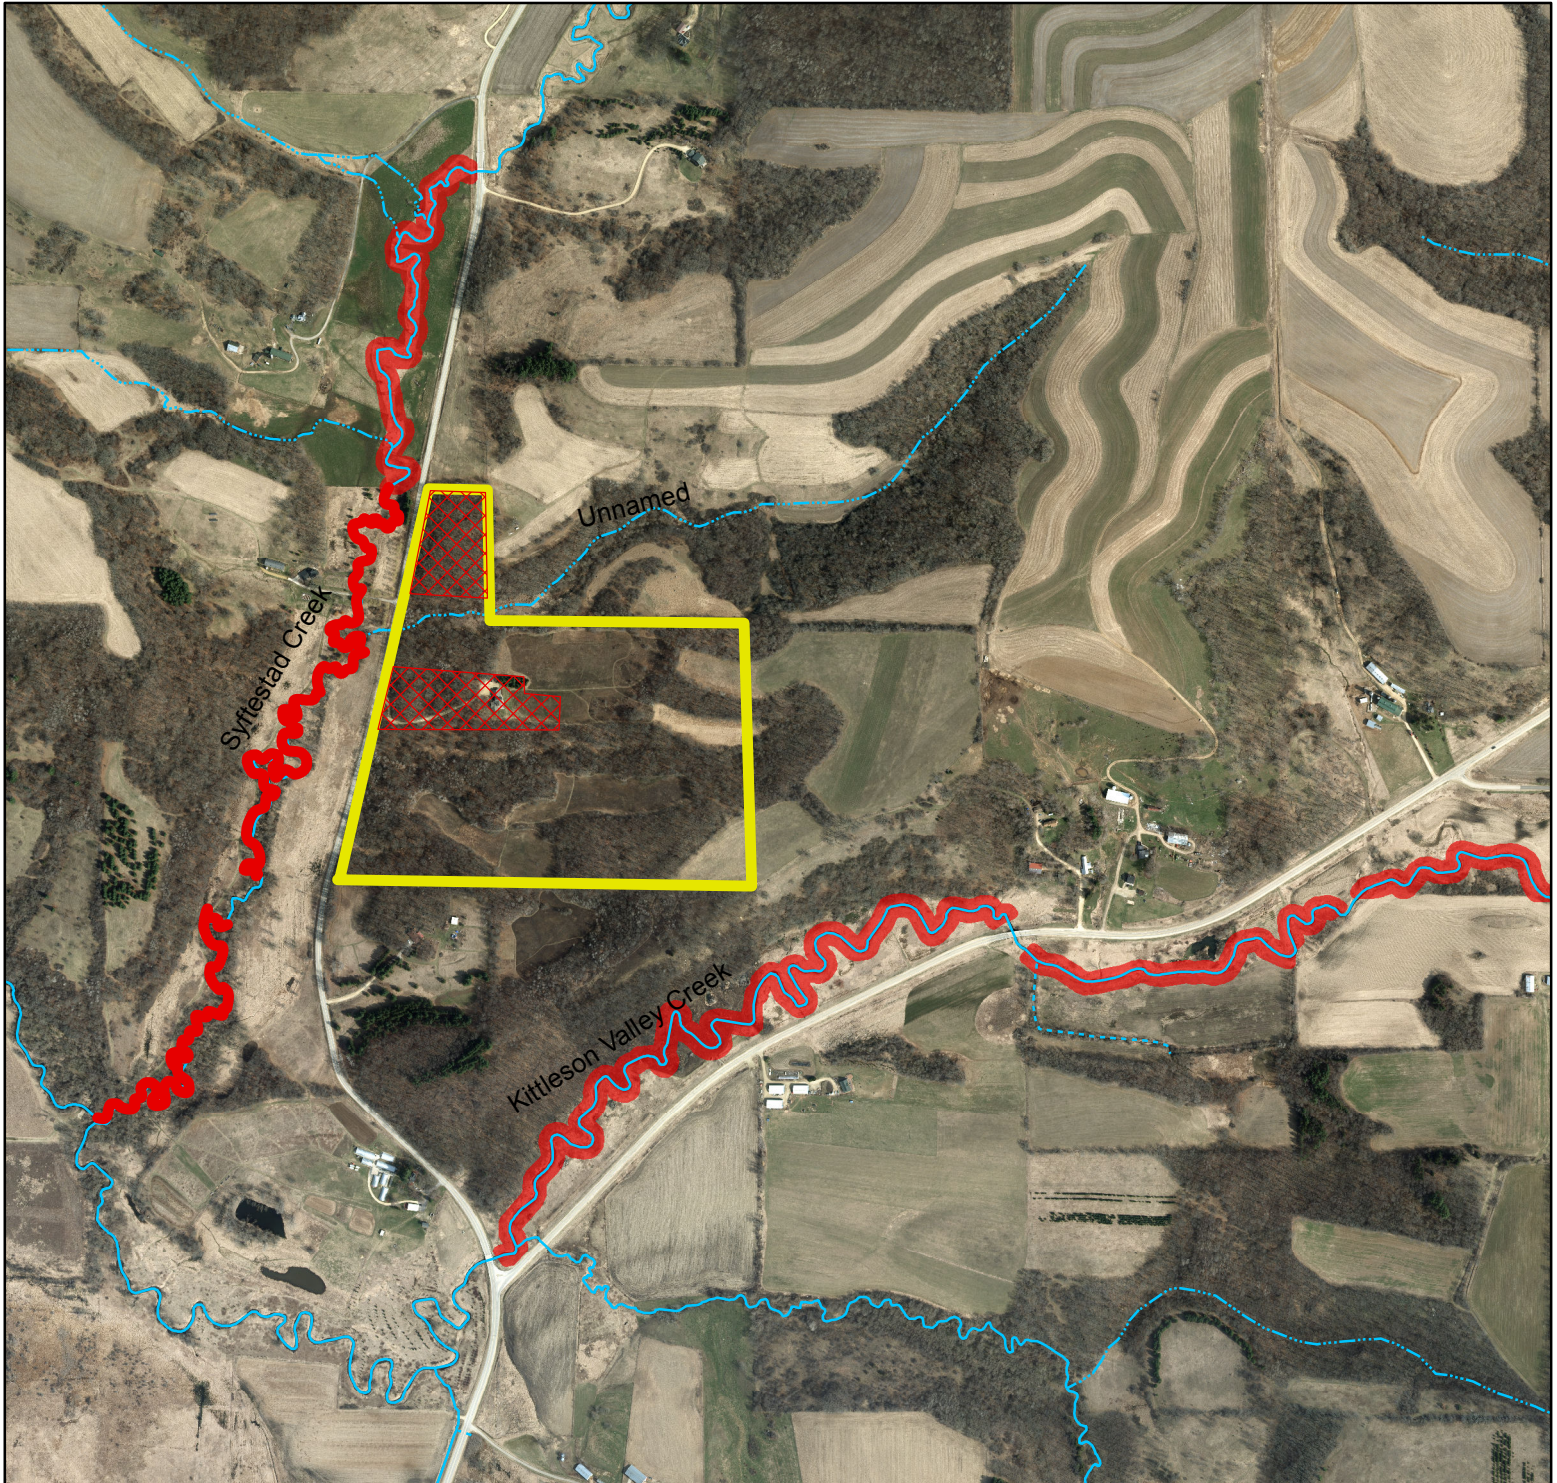

# Samuel-Thomas Property Stream Context

## Legend

-  Samuel-Thomas property boundary
-  Dane County Stream Easements
-  Area Excluded from Easement
-  Streams

0 0.05 0.1 0.2 0.3 0.4 Miles