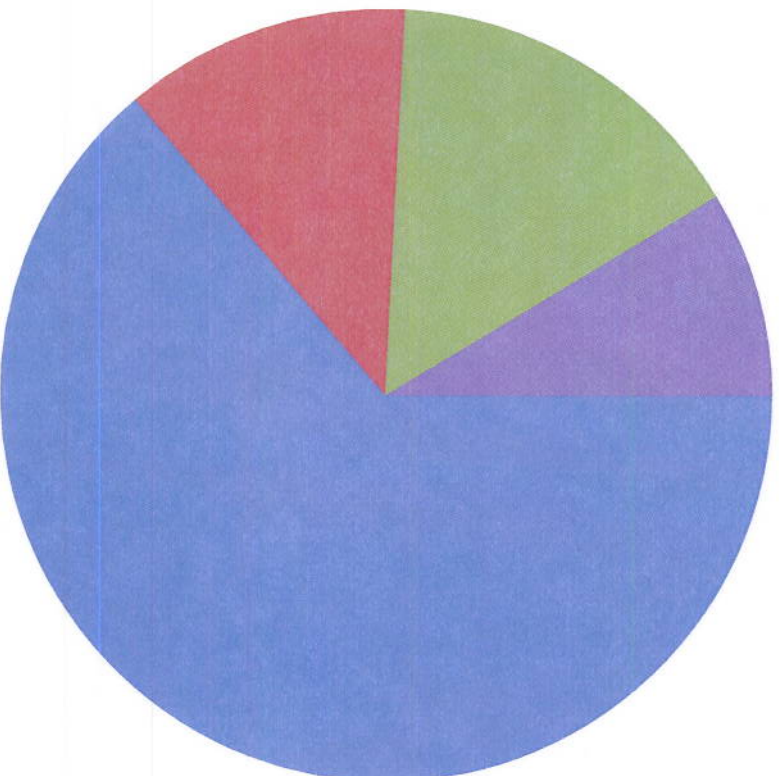

Family Court Services 2015 Tier Breakdown

(January – April)

- Tier 1 (under 60K)
- Tier 2 (60-90K)
- Tier 3 (100 -139K)
- Tier 4 (above 130K)