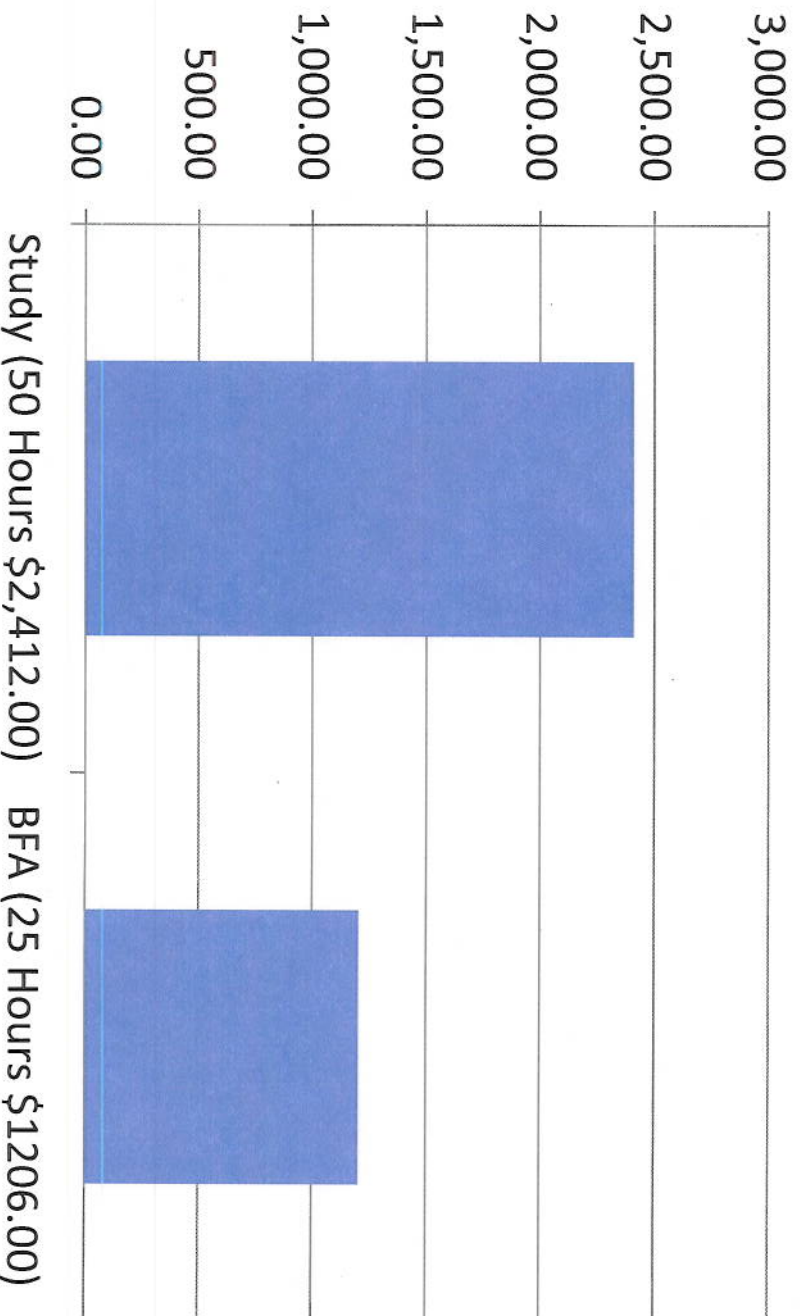

# Family Court Services 2014 Tier Breakdown

- Tier 1 (under 60K)
- Tier 2 (60-90K)
- Tier 3 (100 -139K)
- Tier 4 (above 130K)