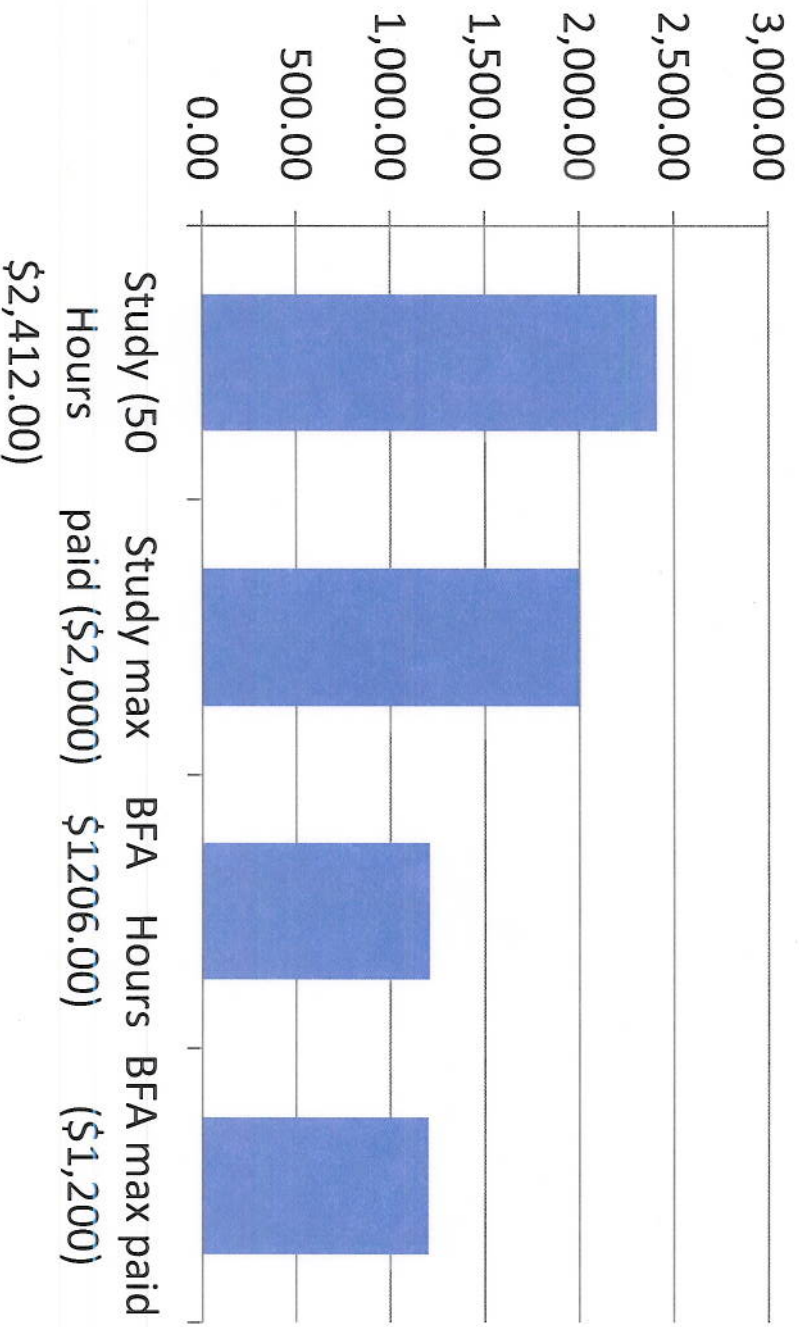

Family Court Services

STUDY/BFA Costs