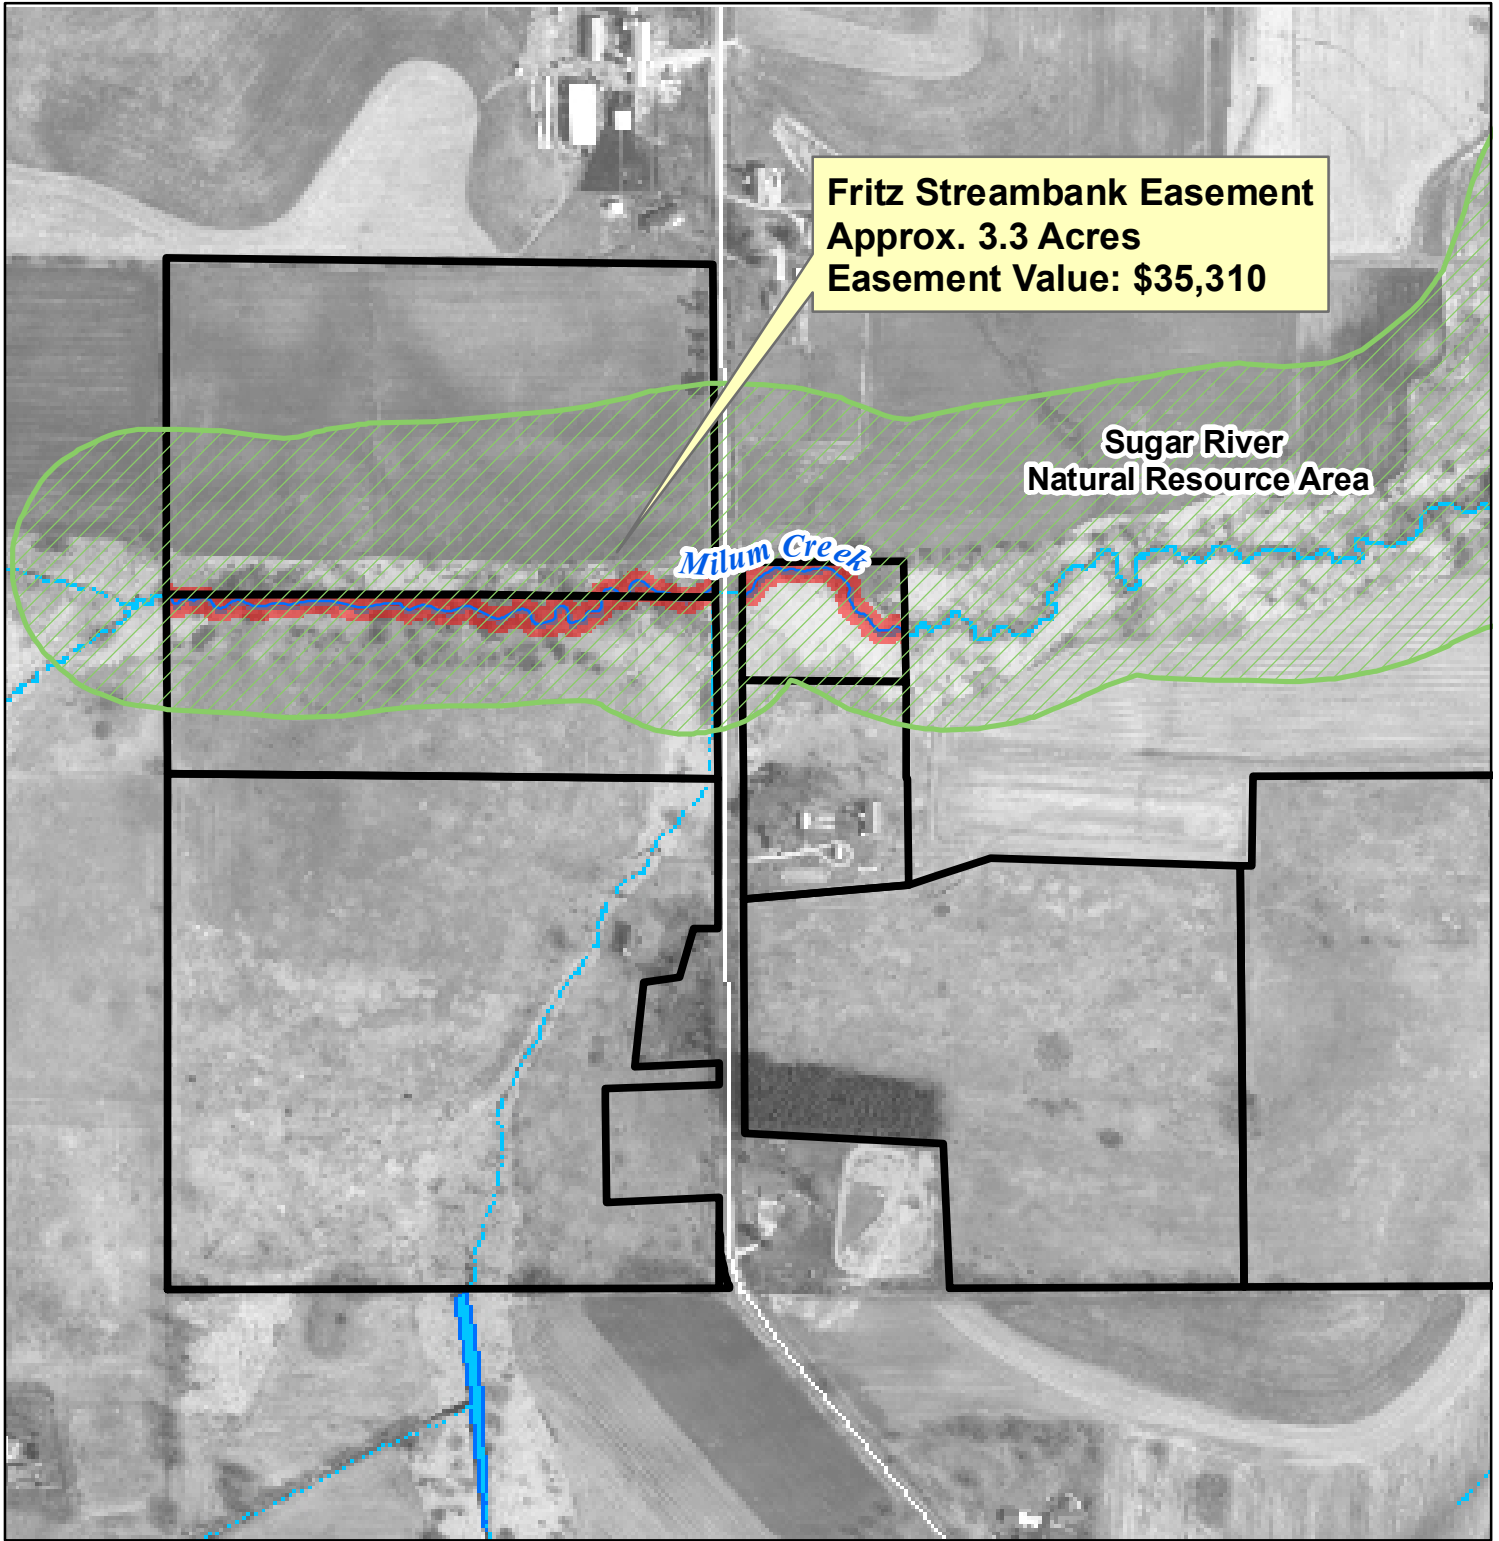

Mary Fritz Property Streambank Easement  
642 Fritz Rd.  
Belleville, WI 53508  
T.5N. R.8E. Sec 19, Town of Montrose, Dane County

**Legend**

-  Fritz Property
-  Proposed 33' Wide Streambank Easement - 3.3 Acres
-  Tax Parcels