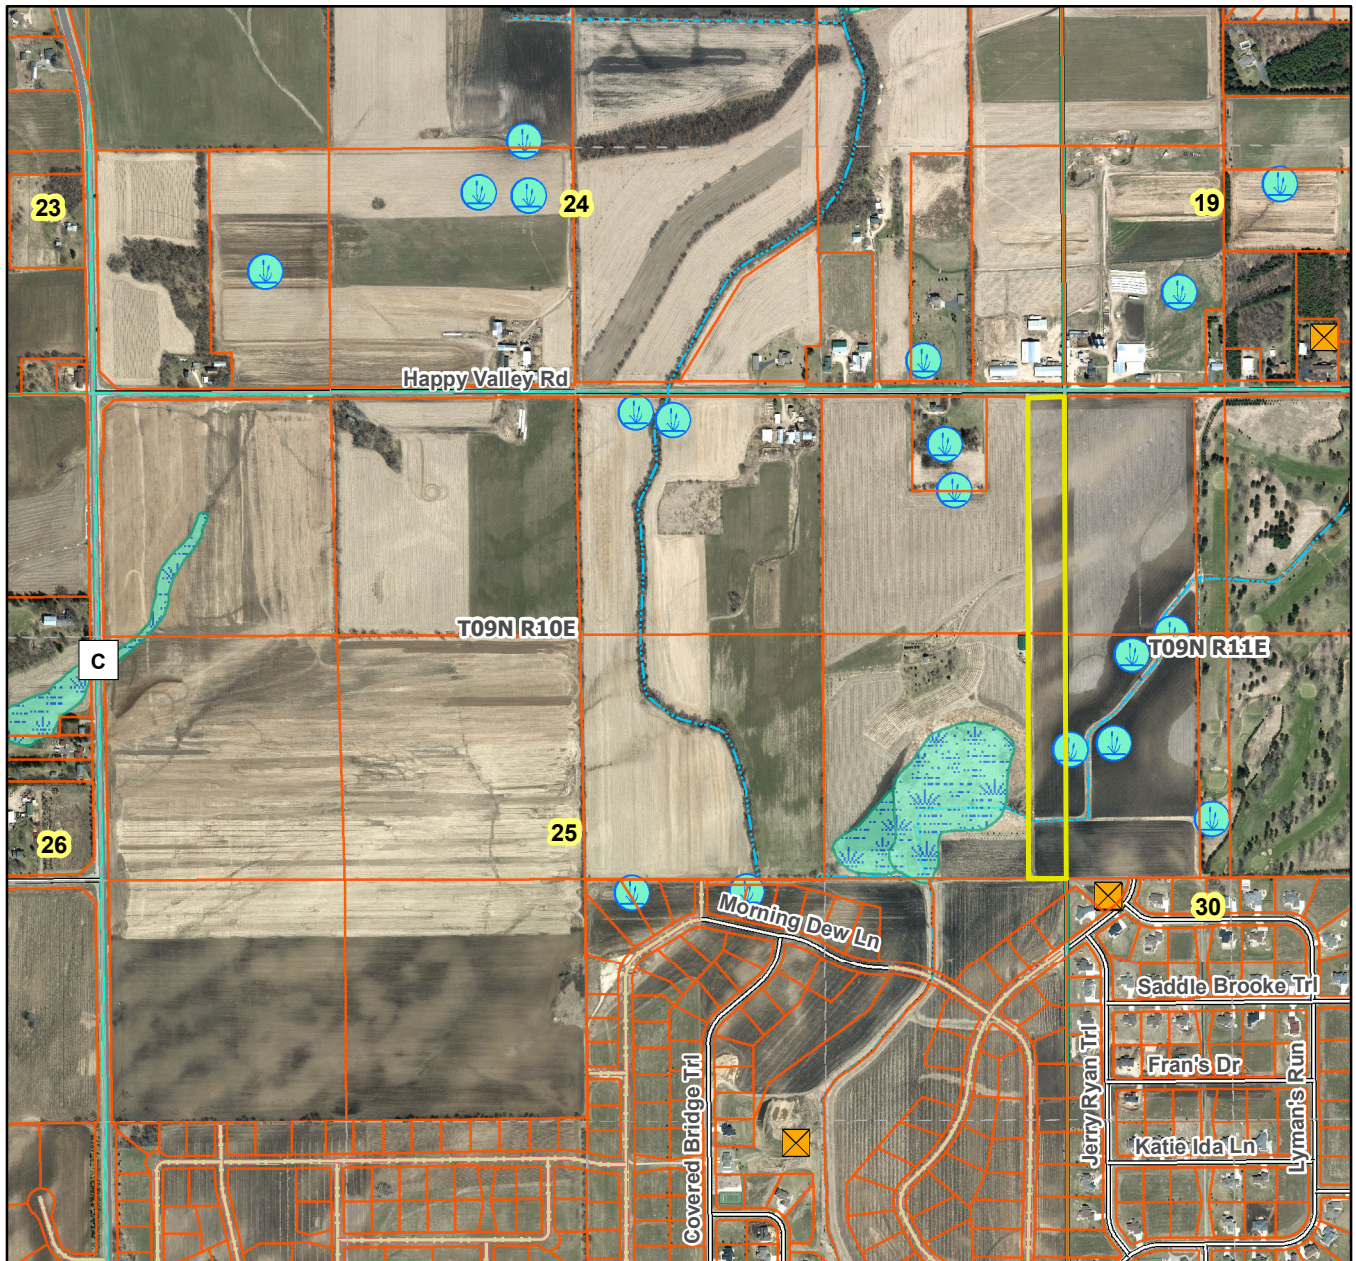

# Happy Valley Add'n to Windsor Crossing Village of Windsor

**Plat consists of 11 lots, 10 acres. Adjacent to Happy Valley Addition to Bristol Gardens**

**Parks – OL 1 dedicated to the public.**

**Parkways – N/A**

**Expressways – N/A**

**Major Highways – CTH C to the west.**

**Airports – Dane County Regional Airport (10 mi)**

**Drainage Channels – OL 1 dedicated to the public for storm water management purposes.**

**Schools – Established**