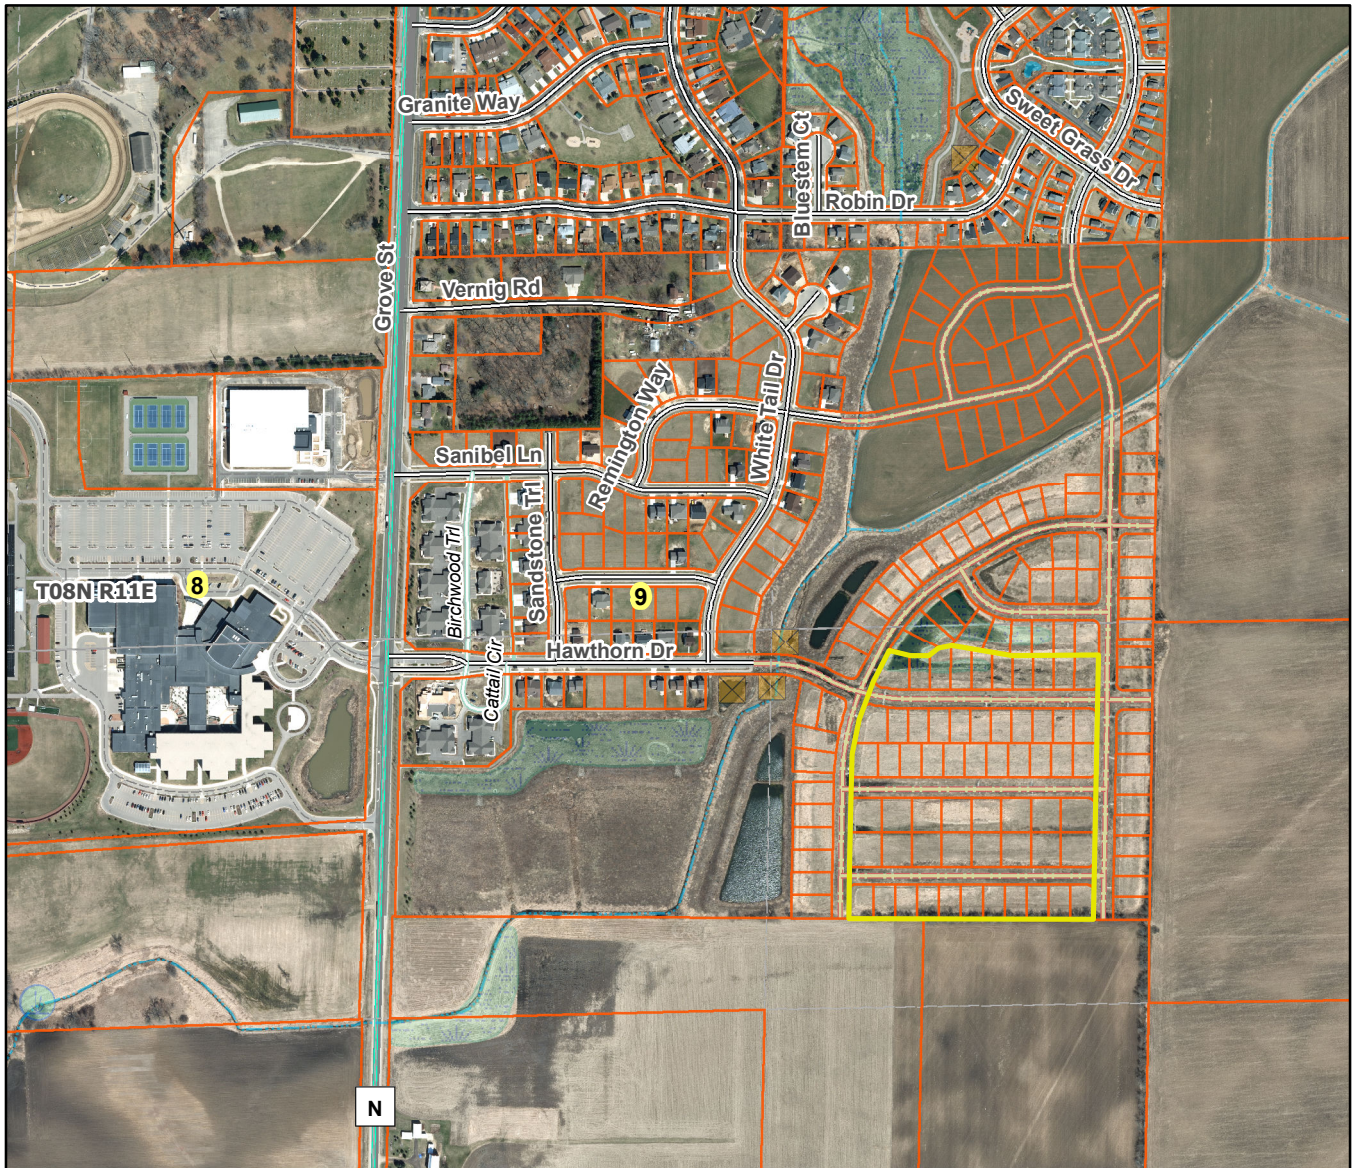

# Meadow Crossing Replat No. 1

## City of Sun Prairie

**Plat consists of 71 lots, 13.8 acres.**

**Parks – None.**

**Parkways – N/A**

**Expressways – N/A**

**Major Highways – CTH N to the west.**

**Airports – Dane County Regional Airport (12 mi)**

**Drainage Channels – Drainage arrows shown represent direction of runoff.**

**Schools – Established and study is underway for the entire school district to build new schools or expand existing schools.**