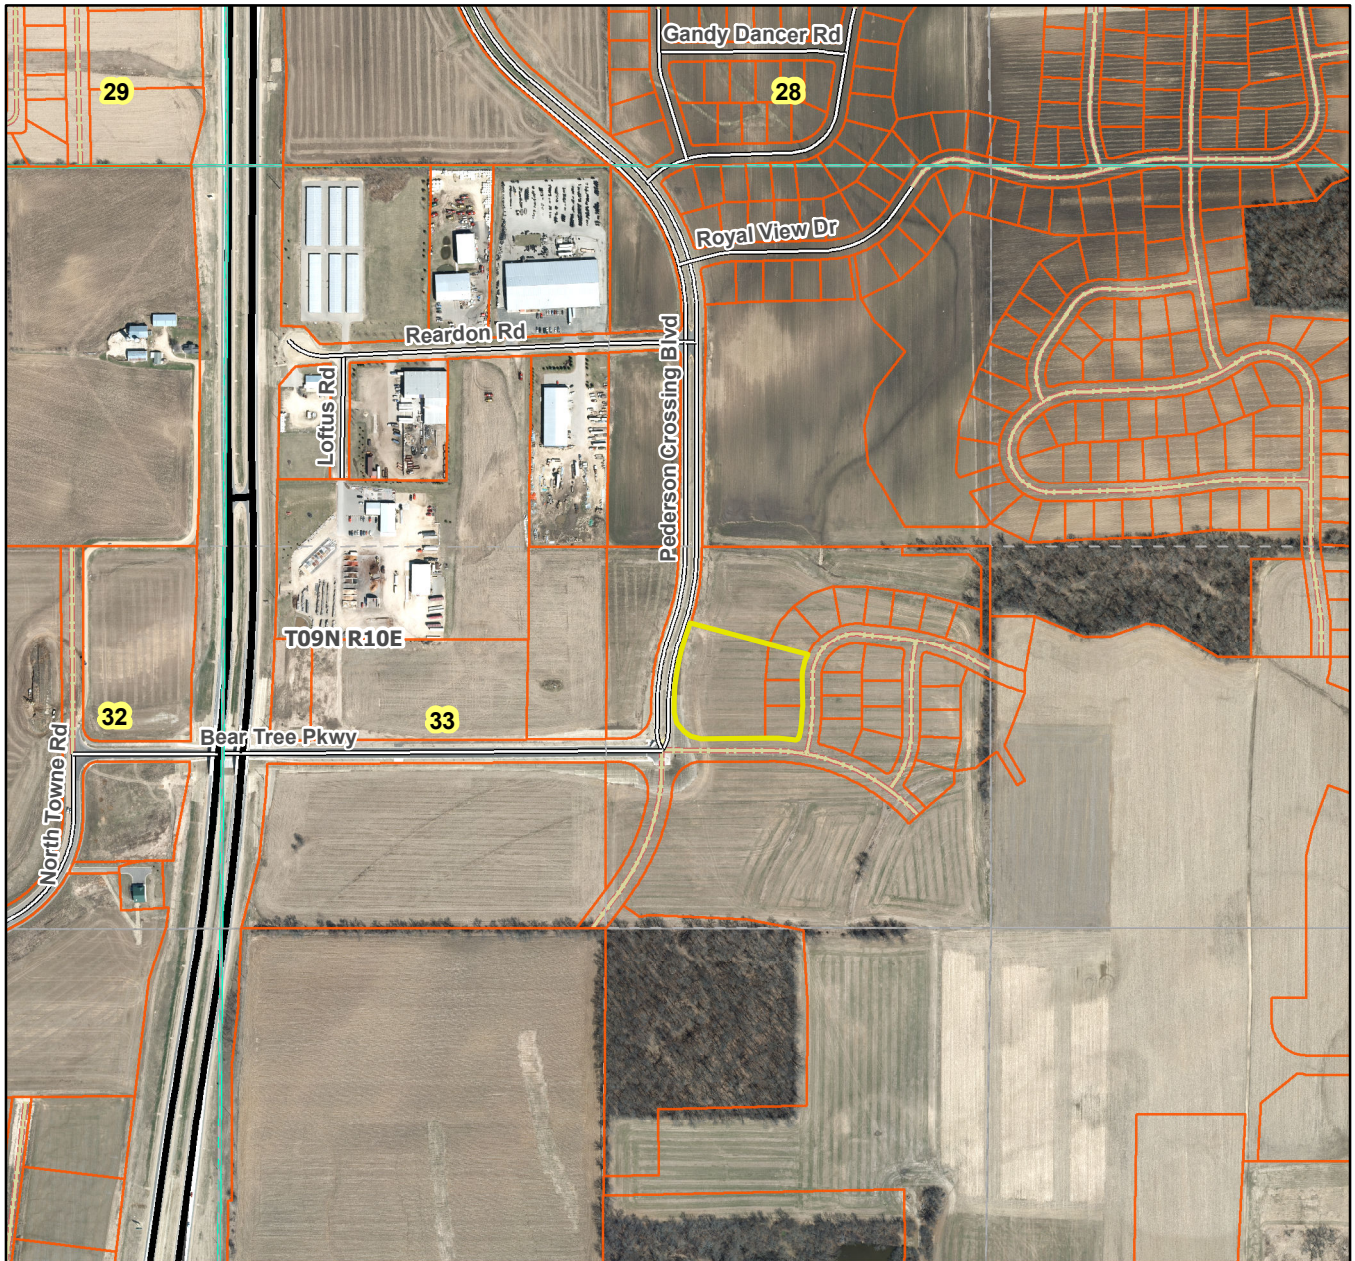

Fox Hill Estates Lot One Replat Village of DeForest

Plat consists of 8 lots, 3.4 acres

Parks – None shown. Existing plat has several acres dedicated to the public for park purposes.

Parkways –N/A

Expressways – N/A

Major Highways – USH 51 to the west.

Airports – Dane County Regional Airport (4 mi)

Drainage Channels – public stormwater easements shown.

Schools – Established.