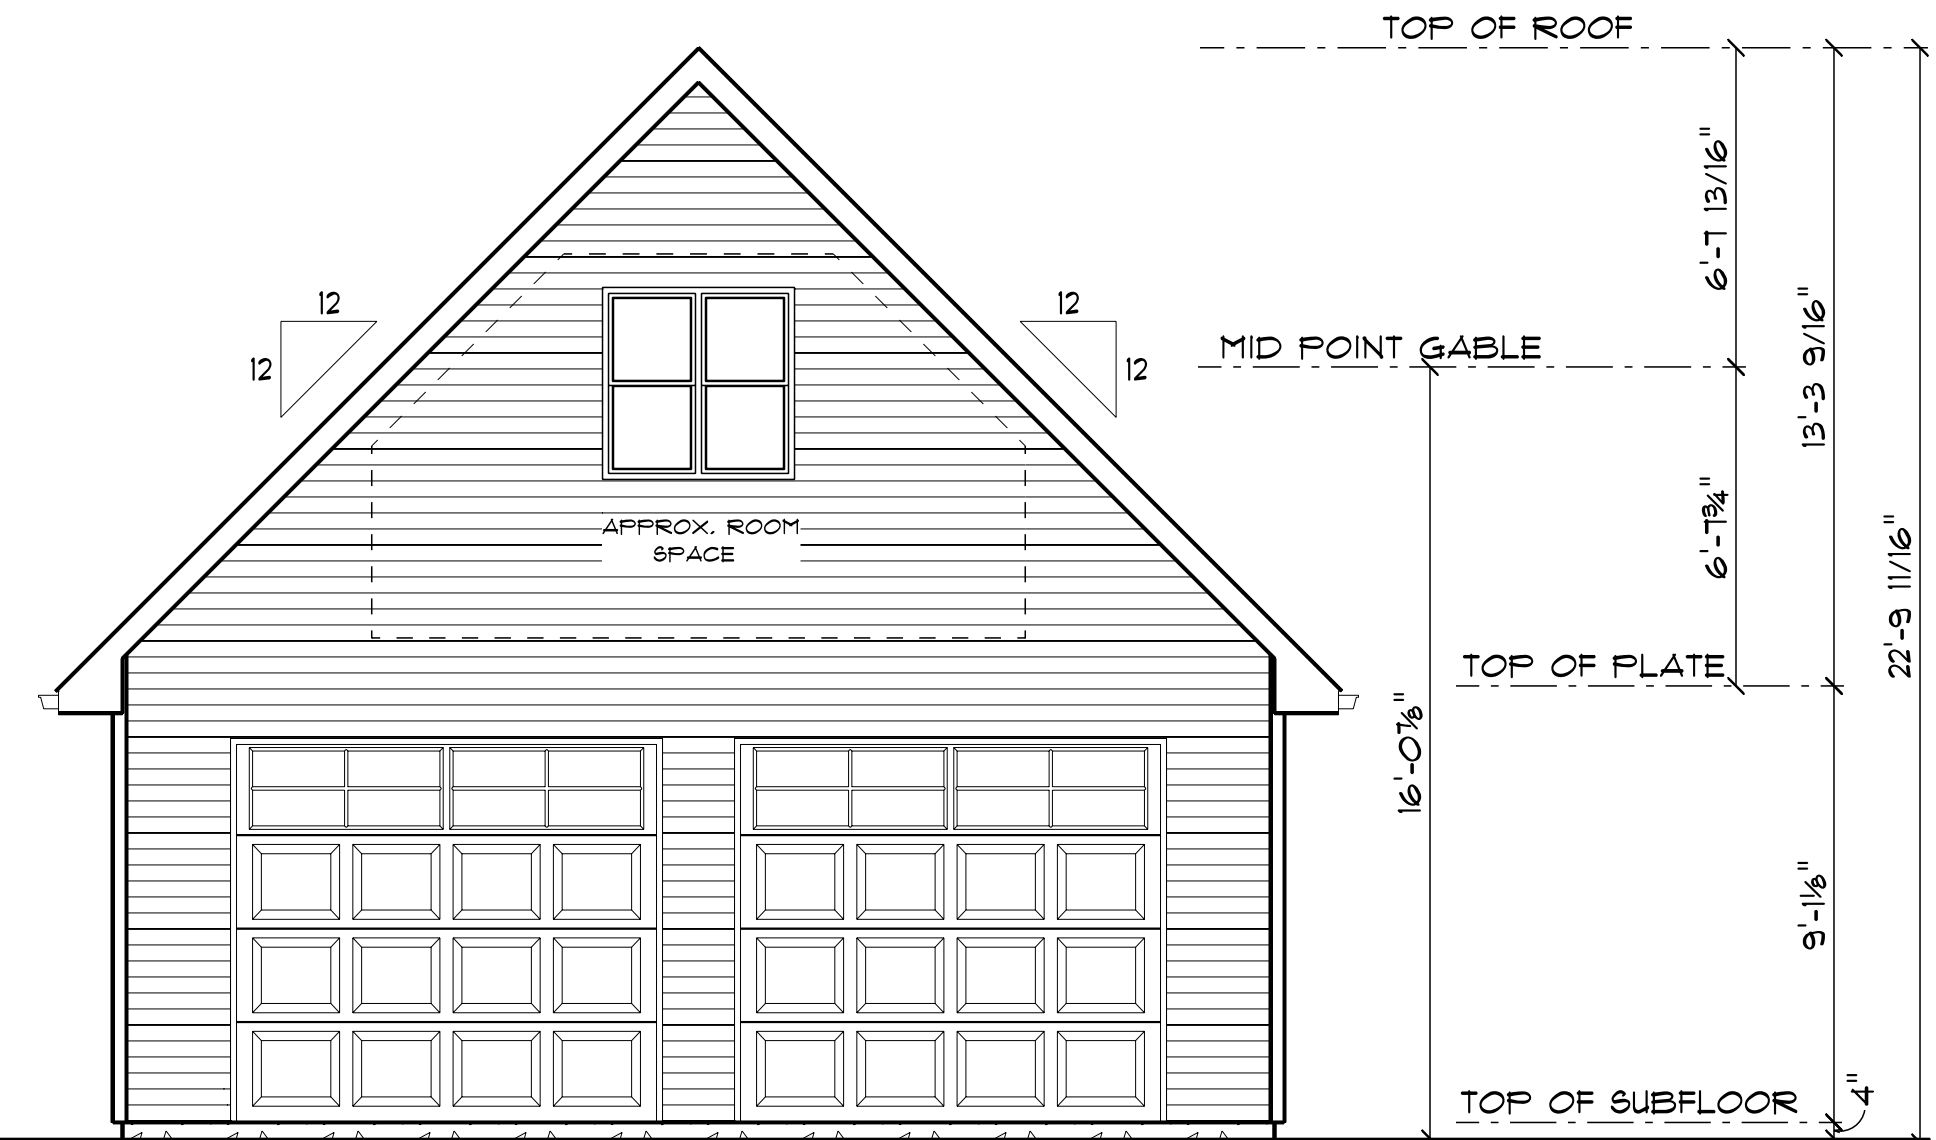

1400 MALESTIC CIR
 CAMBRIDGE, WI 53625
 608-213-3384
 www.tikidesignstudios.com
 mik@tikidesignstudios.com

DRAWN BY: MIKE BURROU

JOB NAME: KUNDERT GARAGE

BUILDER: SCALE: 1/4" = 1'-0"

REVISED:

DATE: 7-7-2022

1 OF 2

FINISHED GRADE FINISHED GRADE
LEFT ELEVATION

SCALE: 1/4" = 1'-0"

FINISHED GRADE FINISHED GRADE
FRONT ELEVATION

SCALE: 1/4" = 1'-0"

ALTHOUGH EVERY EFFORT WILL BE MADE TO MAKE SURE THE PLANS ARE ACCURATE, TIKI DESIGN STUDIOS DOES NOT TAKE RESPONSIBILITY FOR THE ACCURACY OF THESE PLANS. WE DO NOT PROVIDE AN ARCHITECTURAL OR ENGINEERING SERVICE ALL DIMENSIONS AND MATERIALS MUST BE VERIFIED BY THE CUSTOMER/BUILDER.

2x4/SIDING SLAB ON GRADE

GARAGE PLAN

SCALE: 1/4" = 1'-0"

ALTHOUGH EVERY EFFORT WILL BE MADE TO MAKE SURE THE PLANS ARE ACCURATE, TIKI DESIGN STUDIOS DOES NOT TAKE RESPONSIBILITY FOR THE ACCURACY OF THESE PLANS. WE DO NOT PROVIDE AN ARCHITECTURAL OR ENGINEERING SERVICE ALL DIMENSIONS AND MATERIALS MUST BE VERIFIED BY THE CUSTOMER/BUILDER.