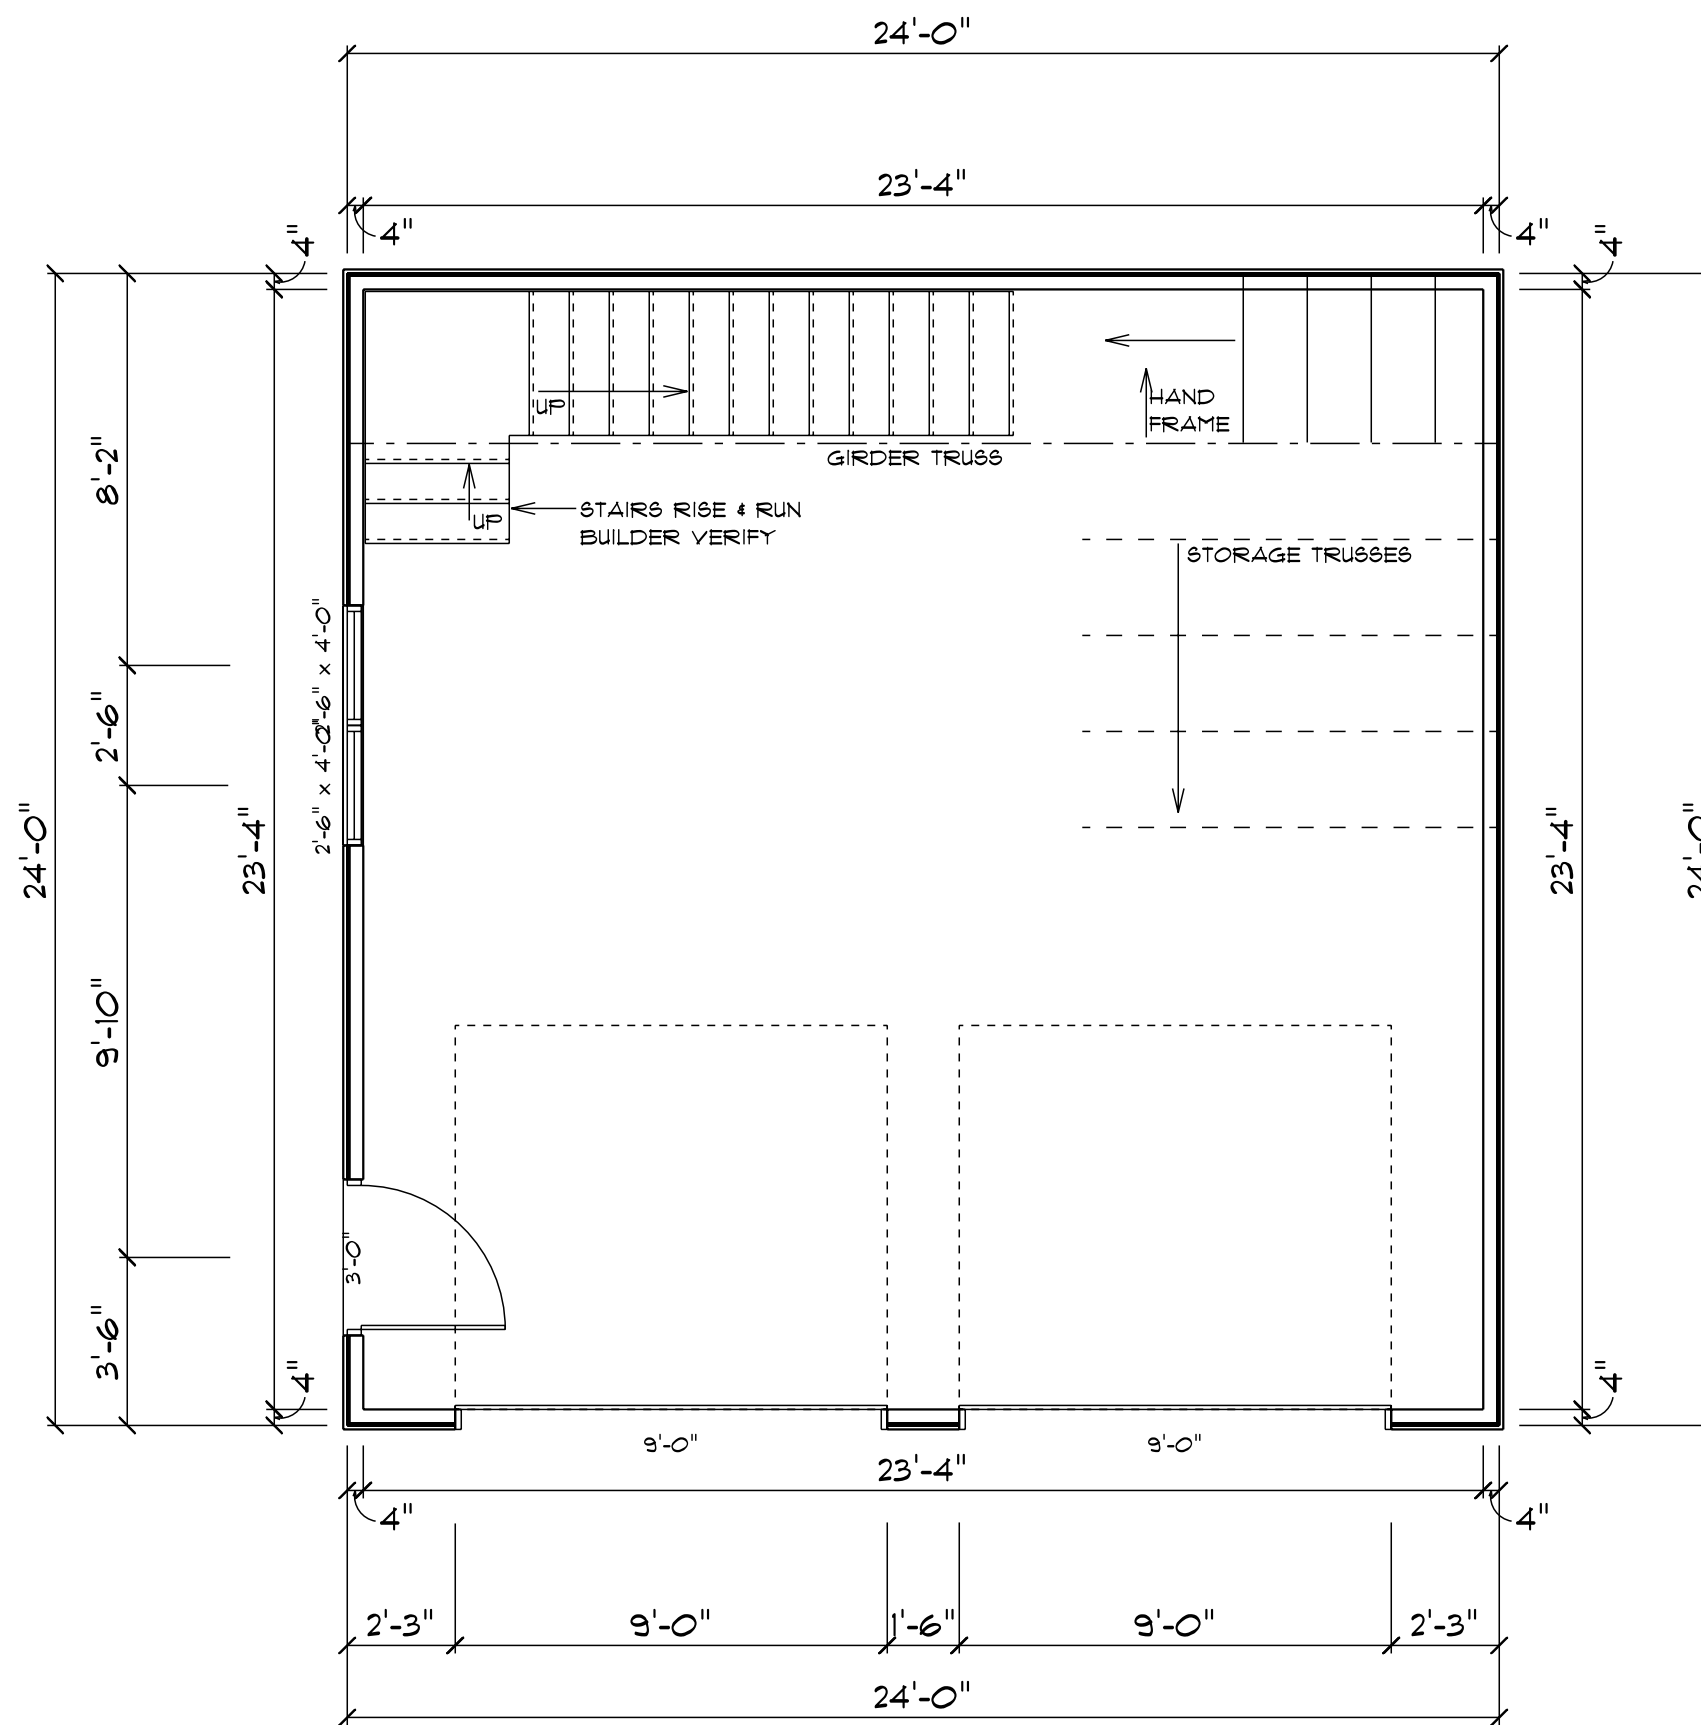

1 OF 2

FINISHED GRADE FINISHED GRADE
LEFT ELEVATION

SCALE: 1/4" = 1'-0"

FINISHED GRADE FINISHED GRADE
FRONT ELEVATION

SCALE: 1/4" = 1'-0"

ALTHOUGH EVERY EFFORT WILL BE MADE TO MAKE SURE THE PLANS ARE ACCURATE, TIKI DESIGN STUDIOS DOES NOT TAKE RESPONSIBILITY FOR THE ACCURACY OF THESE PLANS. WE DO NOT PROVIDE AN ARCHITECTURAL OR ENGINEERING SERVICE ALL DIMENSIONS AND MATERIALS MUST BE VERIFIED BY THE CUSTOMER/BUILDER.

2x4/SIDING SLAB ON GRADE

GARAGE PLAN

SCALE: 1/4" = 1'-0"

ALTHOUGH EVERY EFFORT WILL BE MADE TO MAKE SURE THE PLANS ARE ACCURATE, TIKI DESIGN STUDIOS DOES NOT TAKE RESPONSIBILITY FOR THE ACCURACY OF THESE PLANS. WE DO NOT PROVIDE AN ARCHITECTURAL OR ENGINEERING SERVICE ALL DIMENSIONS AND MATERIALS MUST BE VERIFIED BY THE CUSTOMER/BUILDER.