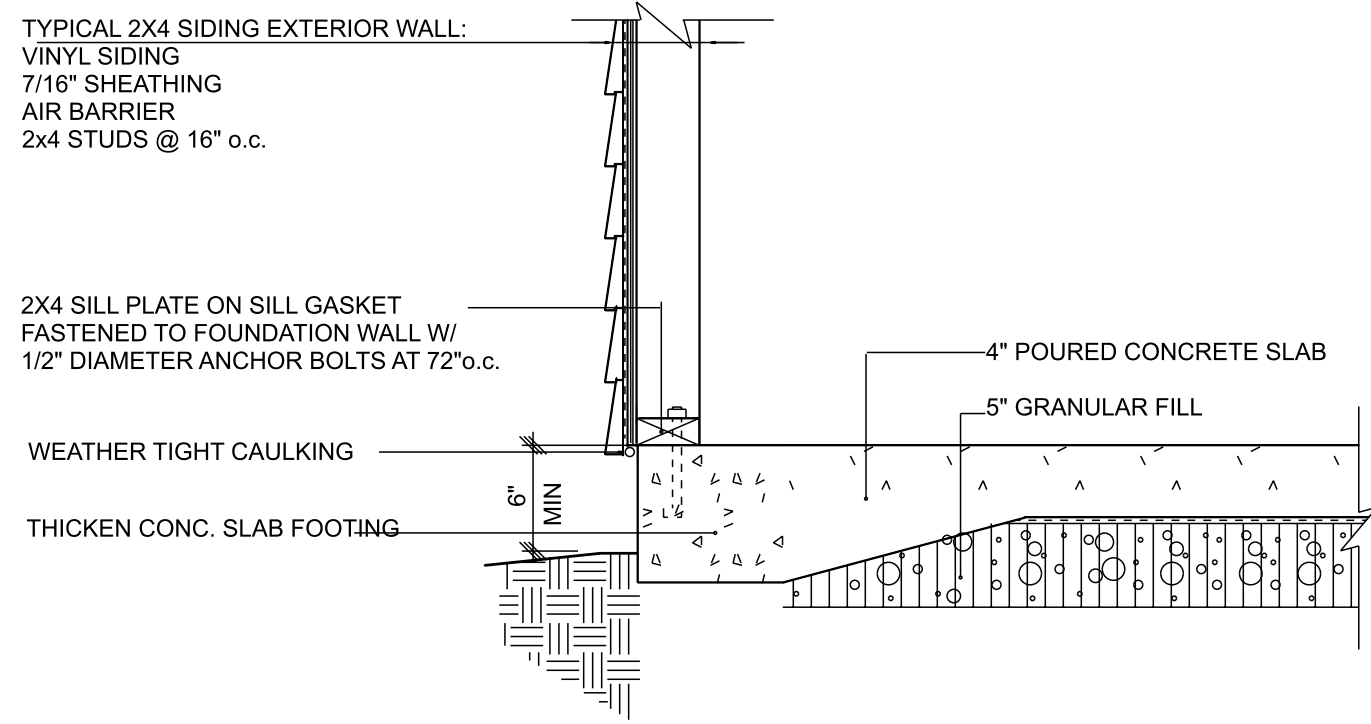

2x4/SIDING SLAB ON GRADE