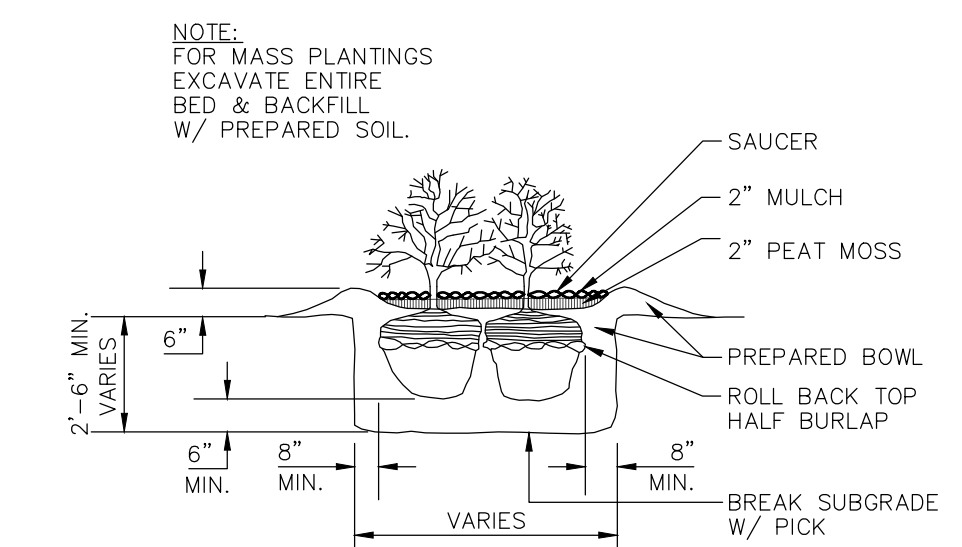

SHRUB PLANTING DETAIL
NO SCALE

PROPOSED BUILDING FOR:

GOLDEN OIL COMPANY, LLC

PLEASANT SPRINGS WISCONSIN

PRELIMINARY PLAN DATE
OCT. 17, 2017

PROJECT MANAGER: D.LUTTECH

DESIGNER: R. LINDSTROM

DRAWN BY: EXCEL ENGINEERING, INC.

EXPEDITOR:

SUPERVISOR:

PRELIMINARY NO: P16389

CONTRACT NO:

DATE: JULY 20, 2017

SHEET: **C1.5**

NORTH LANDSCAPE PLAN
EXCEL JOB #1723860

PRELIMINARY DRAWING - NOT FOR CONSTRUCTION