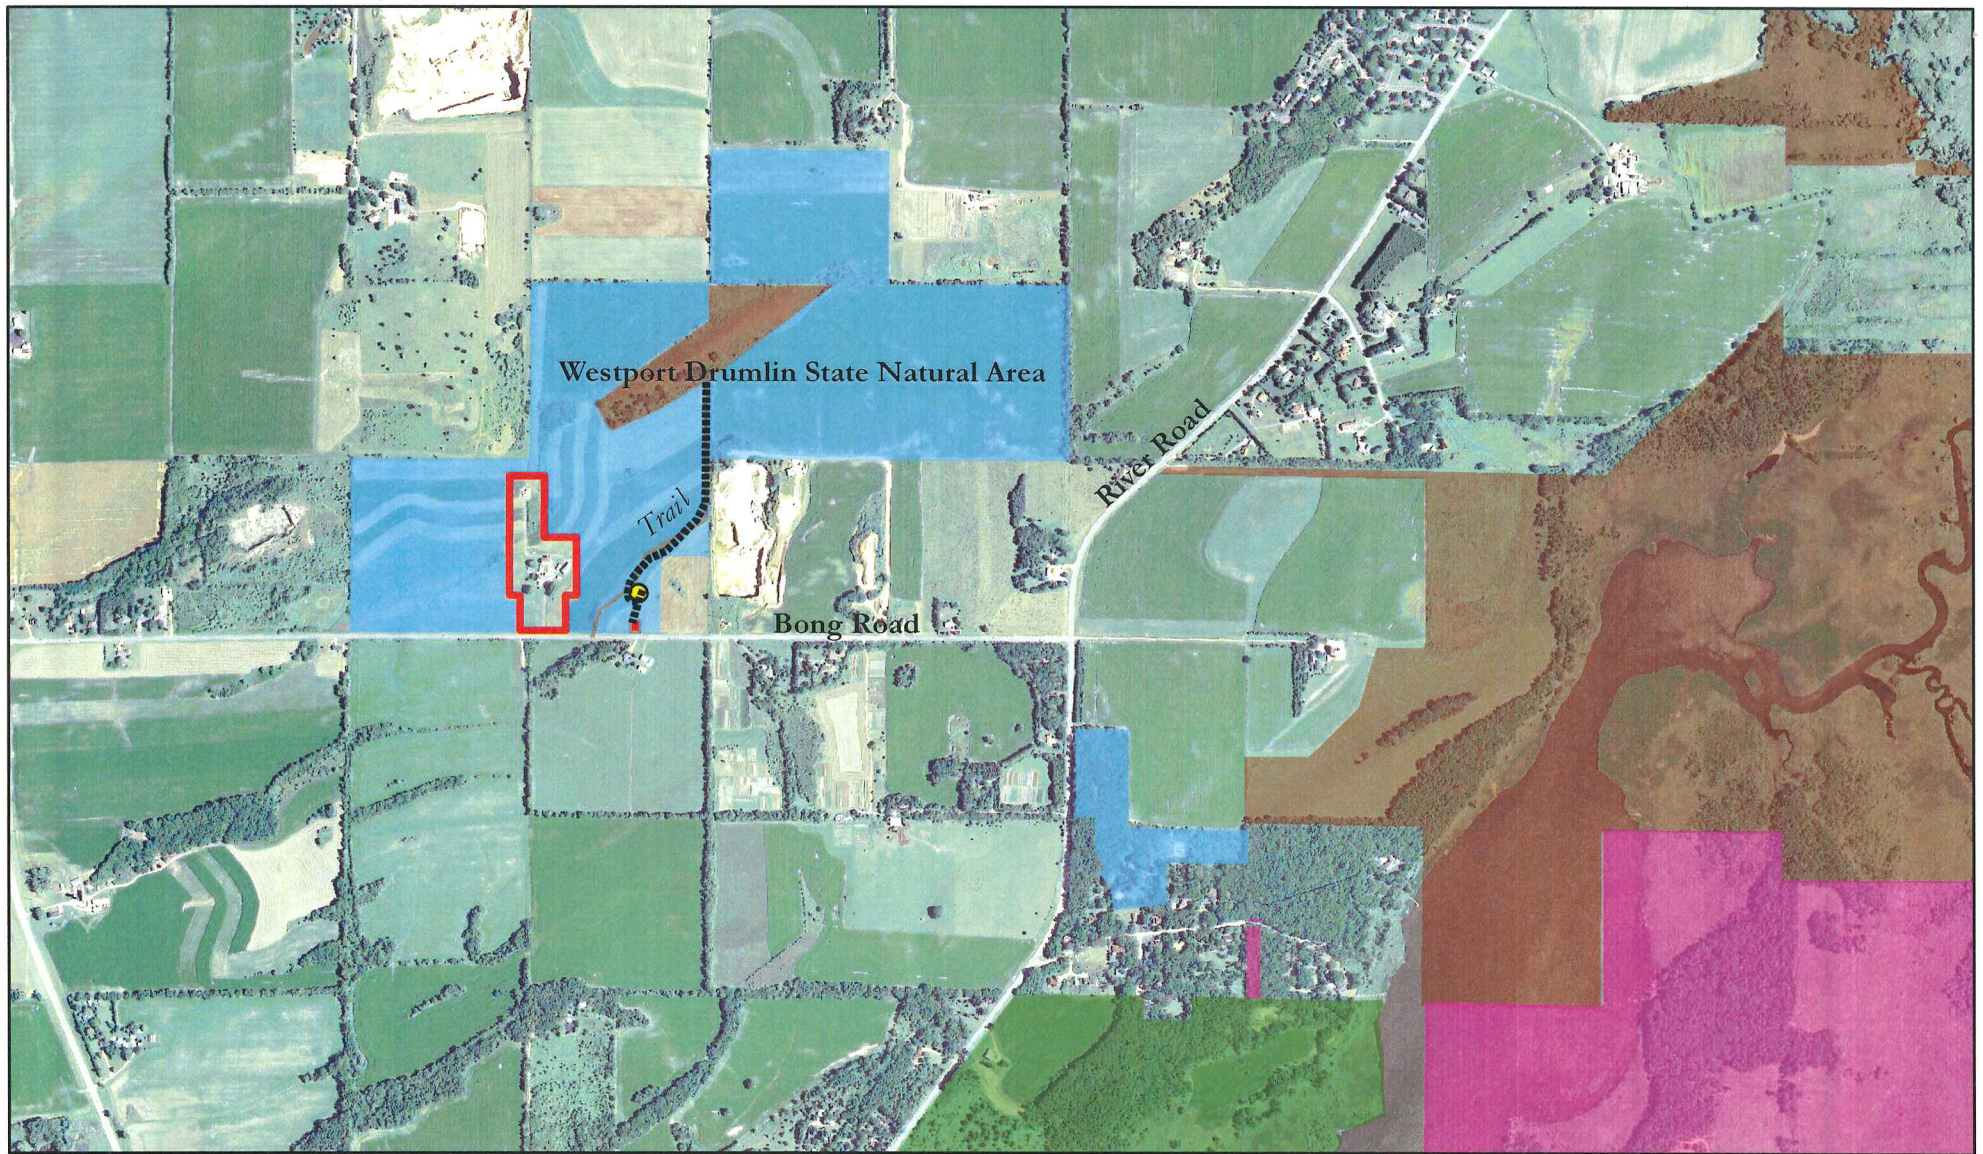

# Conservation Context: Koltes Farmstead Addition

-  Koltes Farmstead
-  Natural Heritage Land Trust Lands and Easements
-  Dane County Cherokee Marsh Lands
-  City of Madison Cherokee Marsh Lands
-  DNR Lands at Westport Drumlin and Cherokee Marsh

0 800 1,600 3,200 Feet

2010 aerial imagery from USDA-FSA Aerial Photography Field Office.  
Additional data produced and copyrighted by Dane County,  
and other graphics produced by the Natural Heritage Land Trust.

Koltes Farmstead\_WD\_CM vicinity.mxd