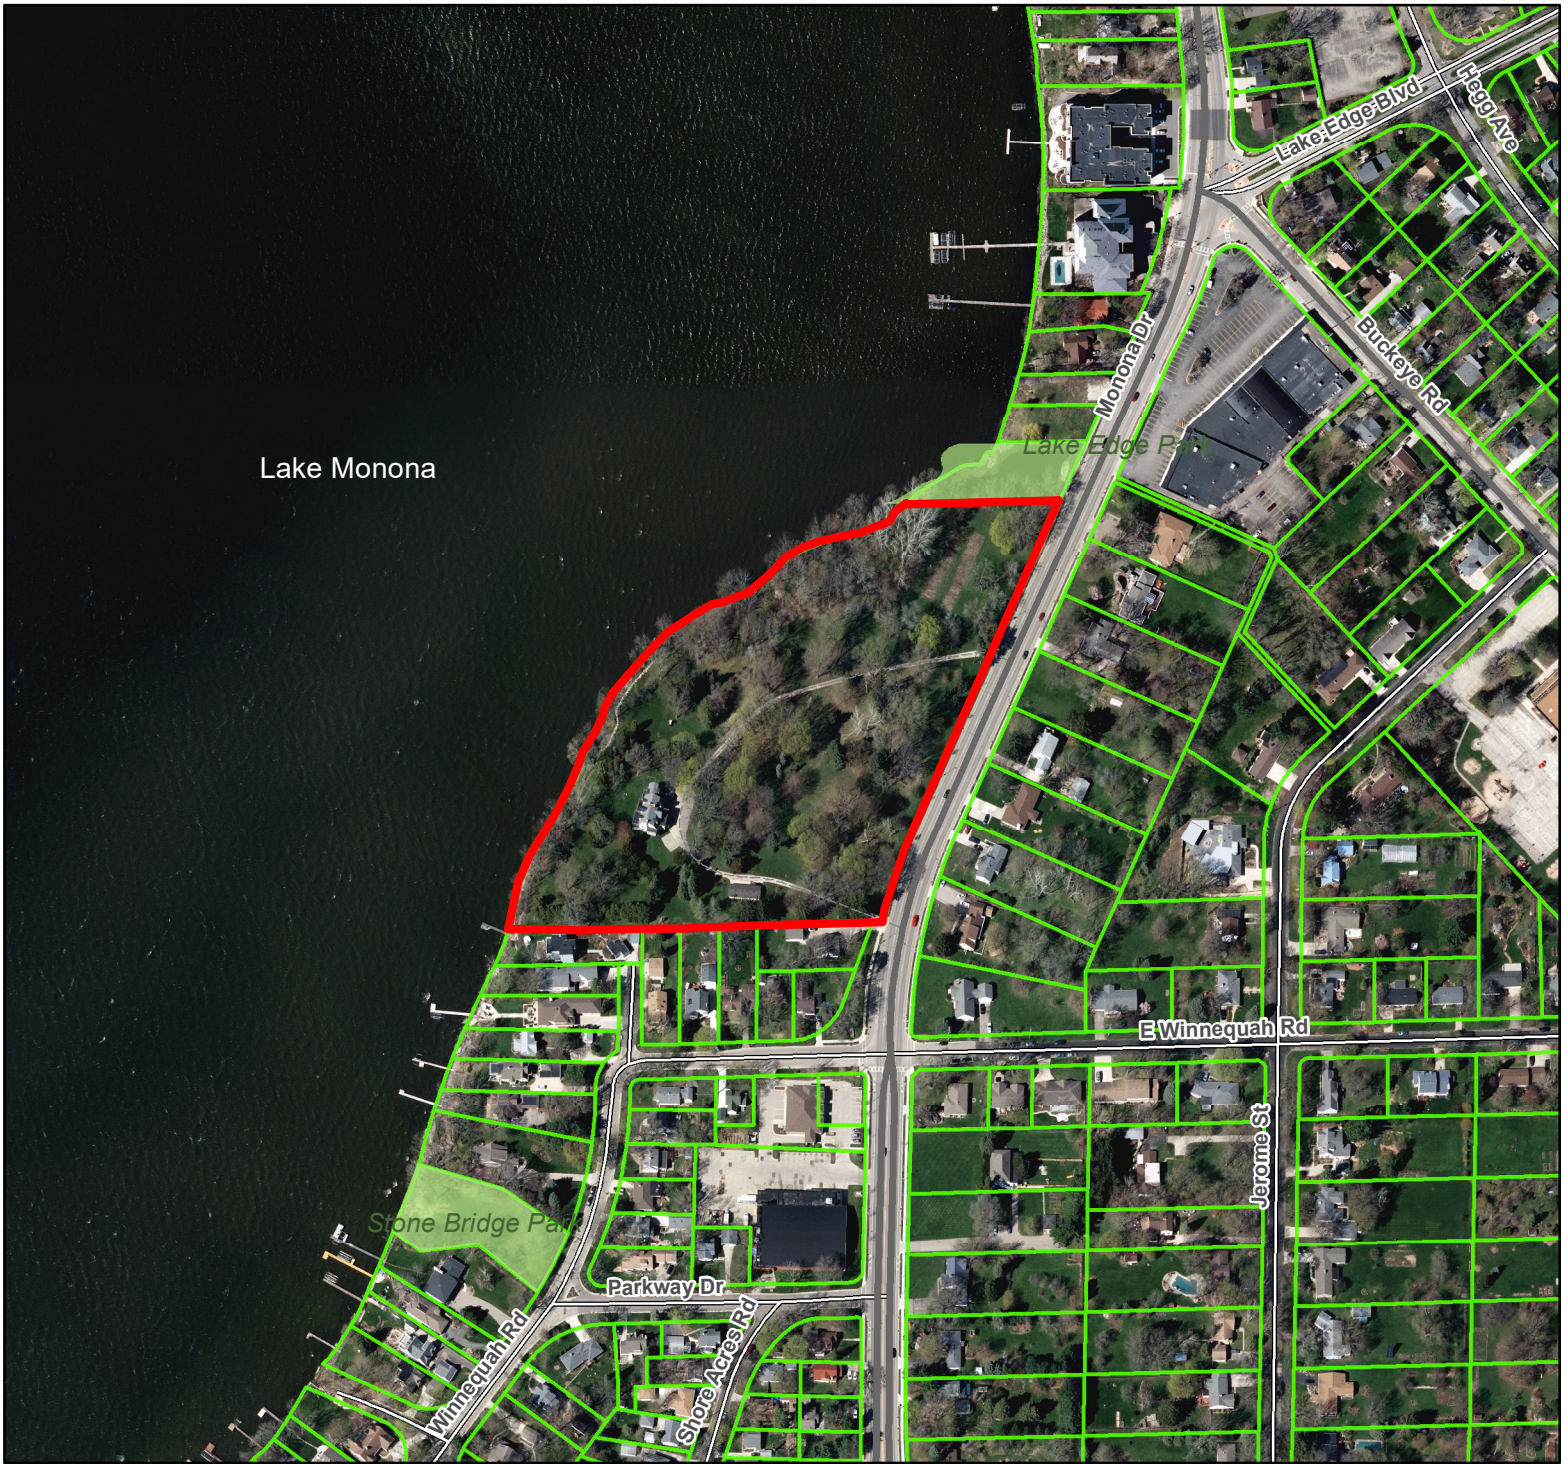

San Damiano Friary - 9.8 acres, City of Monona  
 Dane County partner project with City of Monona

- Subject Parcel
- City of Monona Parks

- County Conservation Easement
- Ice Age National Scenic Trail Corridor

Data Sources:  
 Tax Parcels (3-2018)  
 Digital orthophoto from April 2017.

Prepared by Dane County Land & Water Resources Department, September 10, 2019

Document Path: H:\LandAcquisition\AcquisitionProjects\Monona\San Damiano\Monona\_SanDamiano.mxd