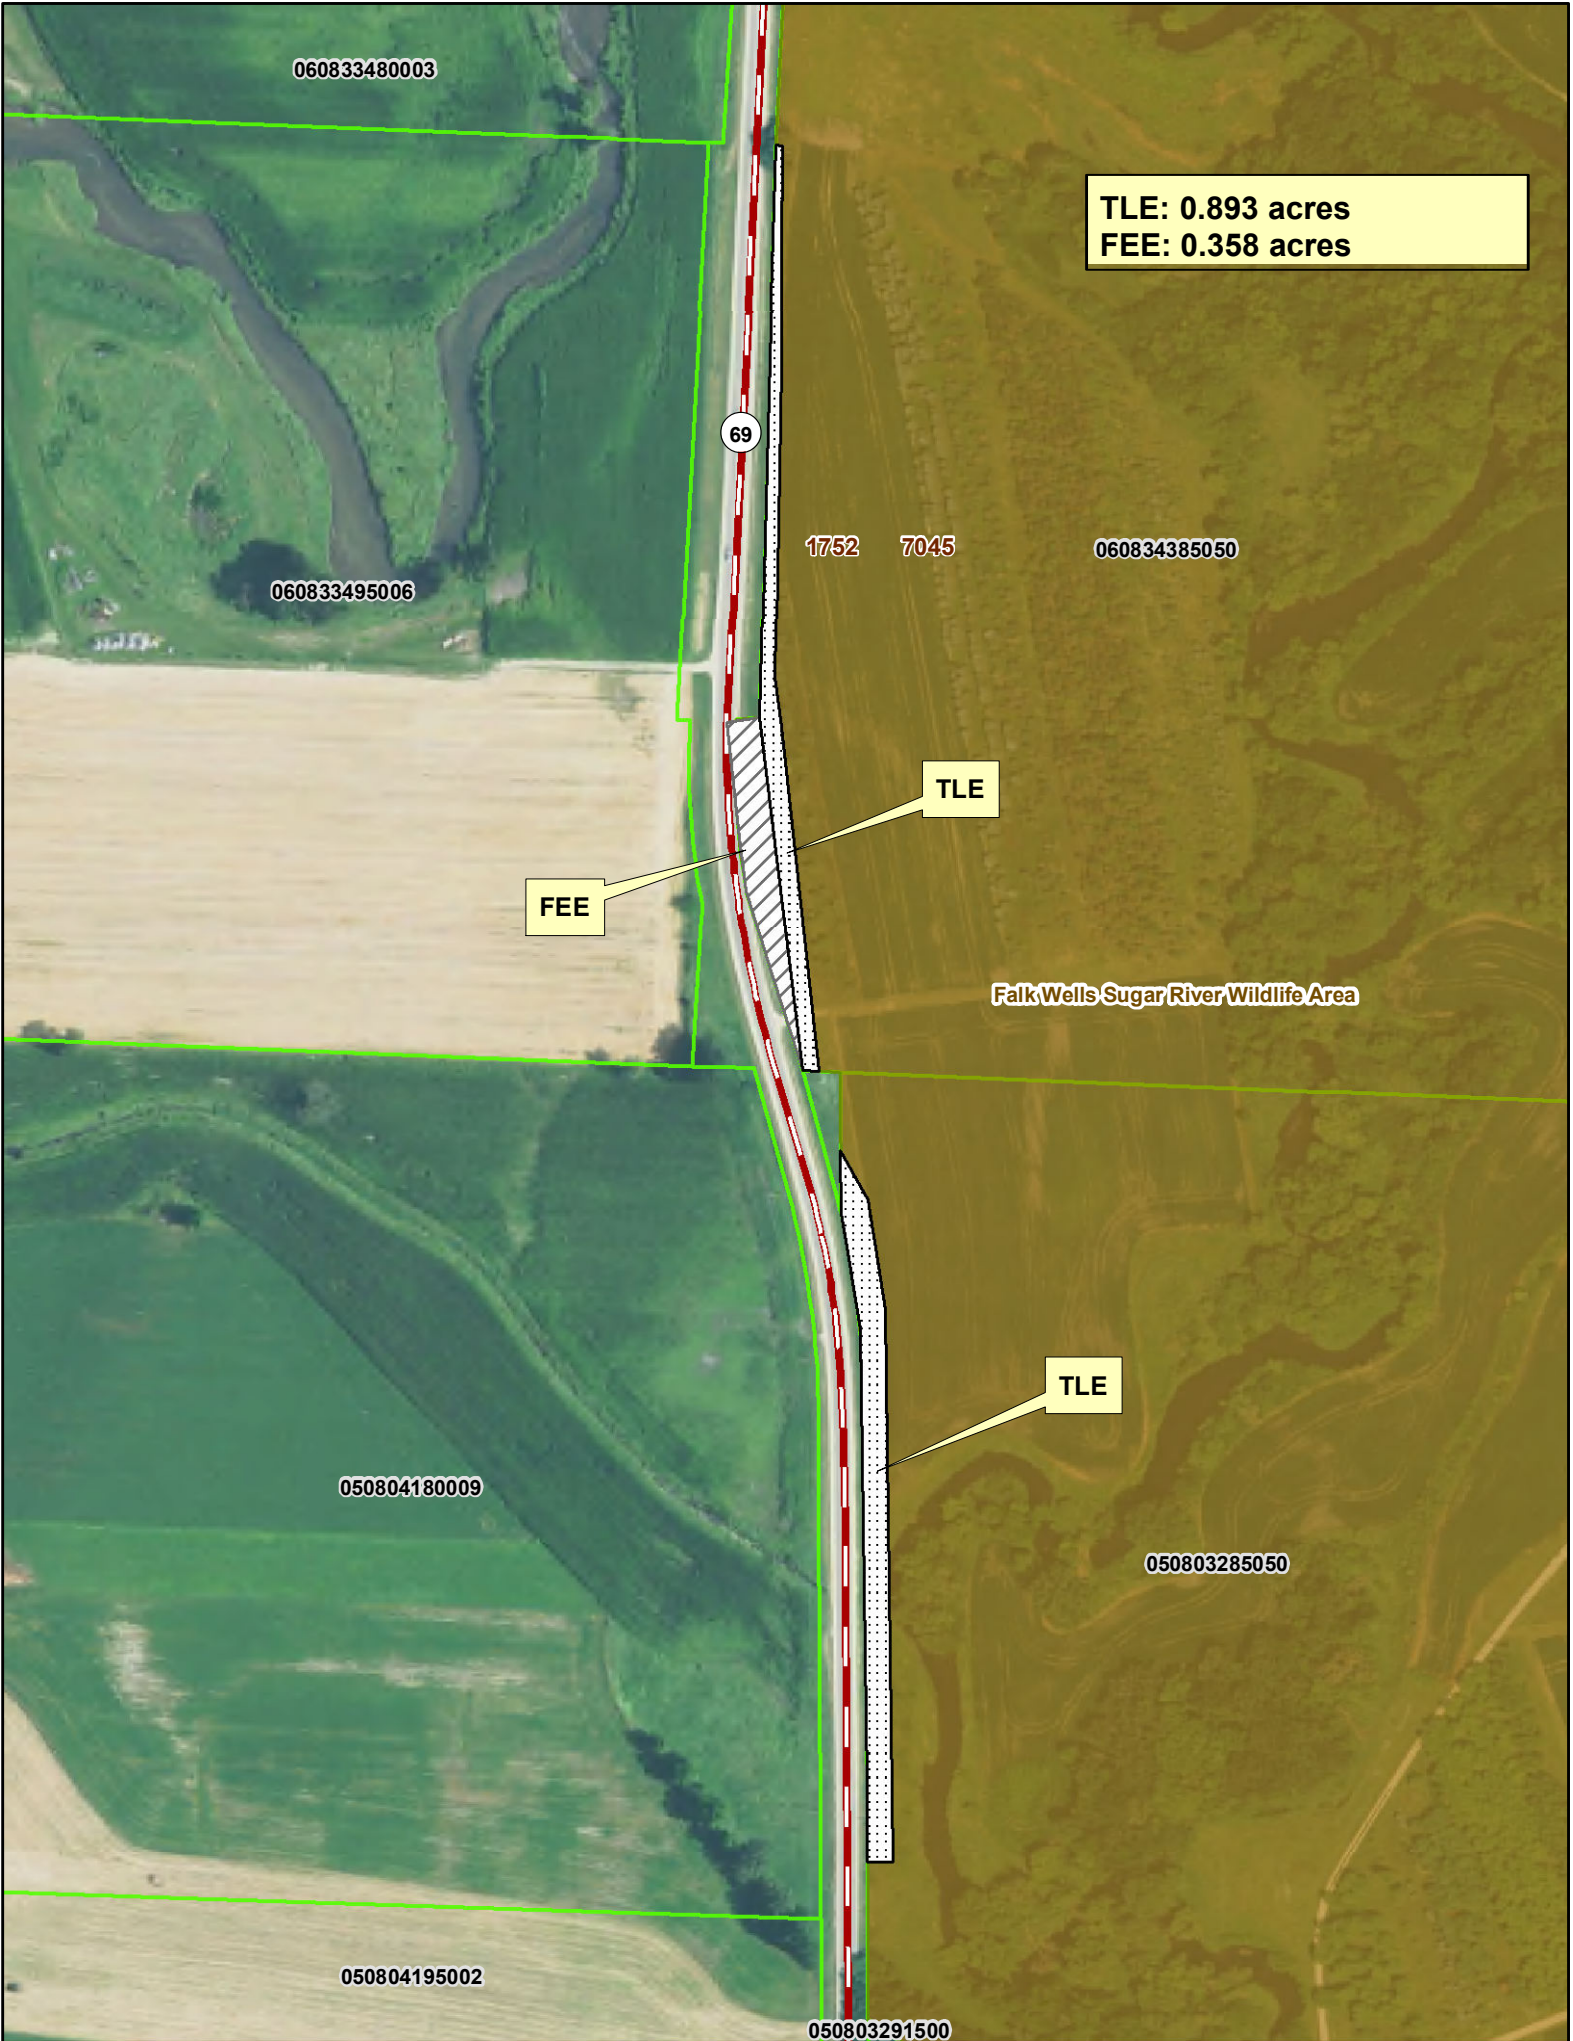

FEE

TLE: 0.633 acres
FEE: 0.317 acres

TLE

060833480003

69

7045 060834385050
1752

Falk Wells Sugar River Wildlife Area

FEE