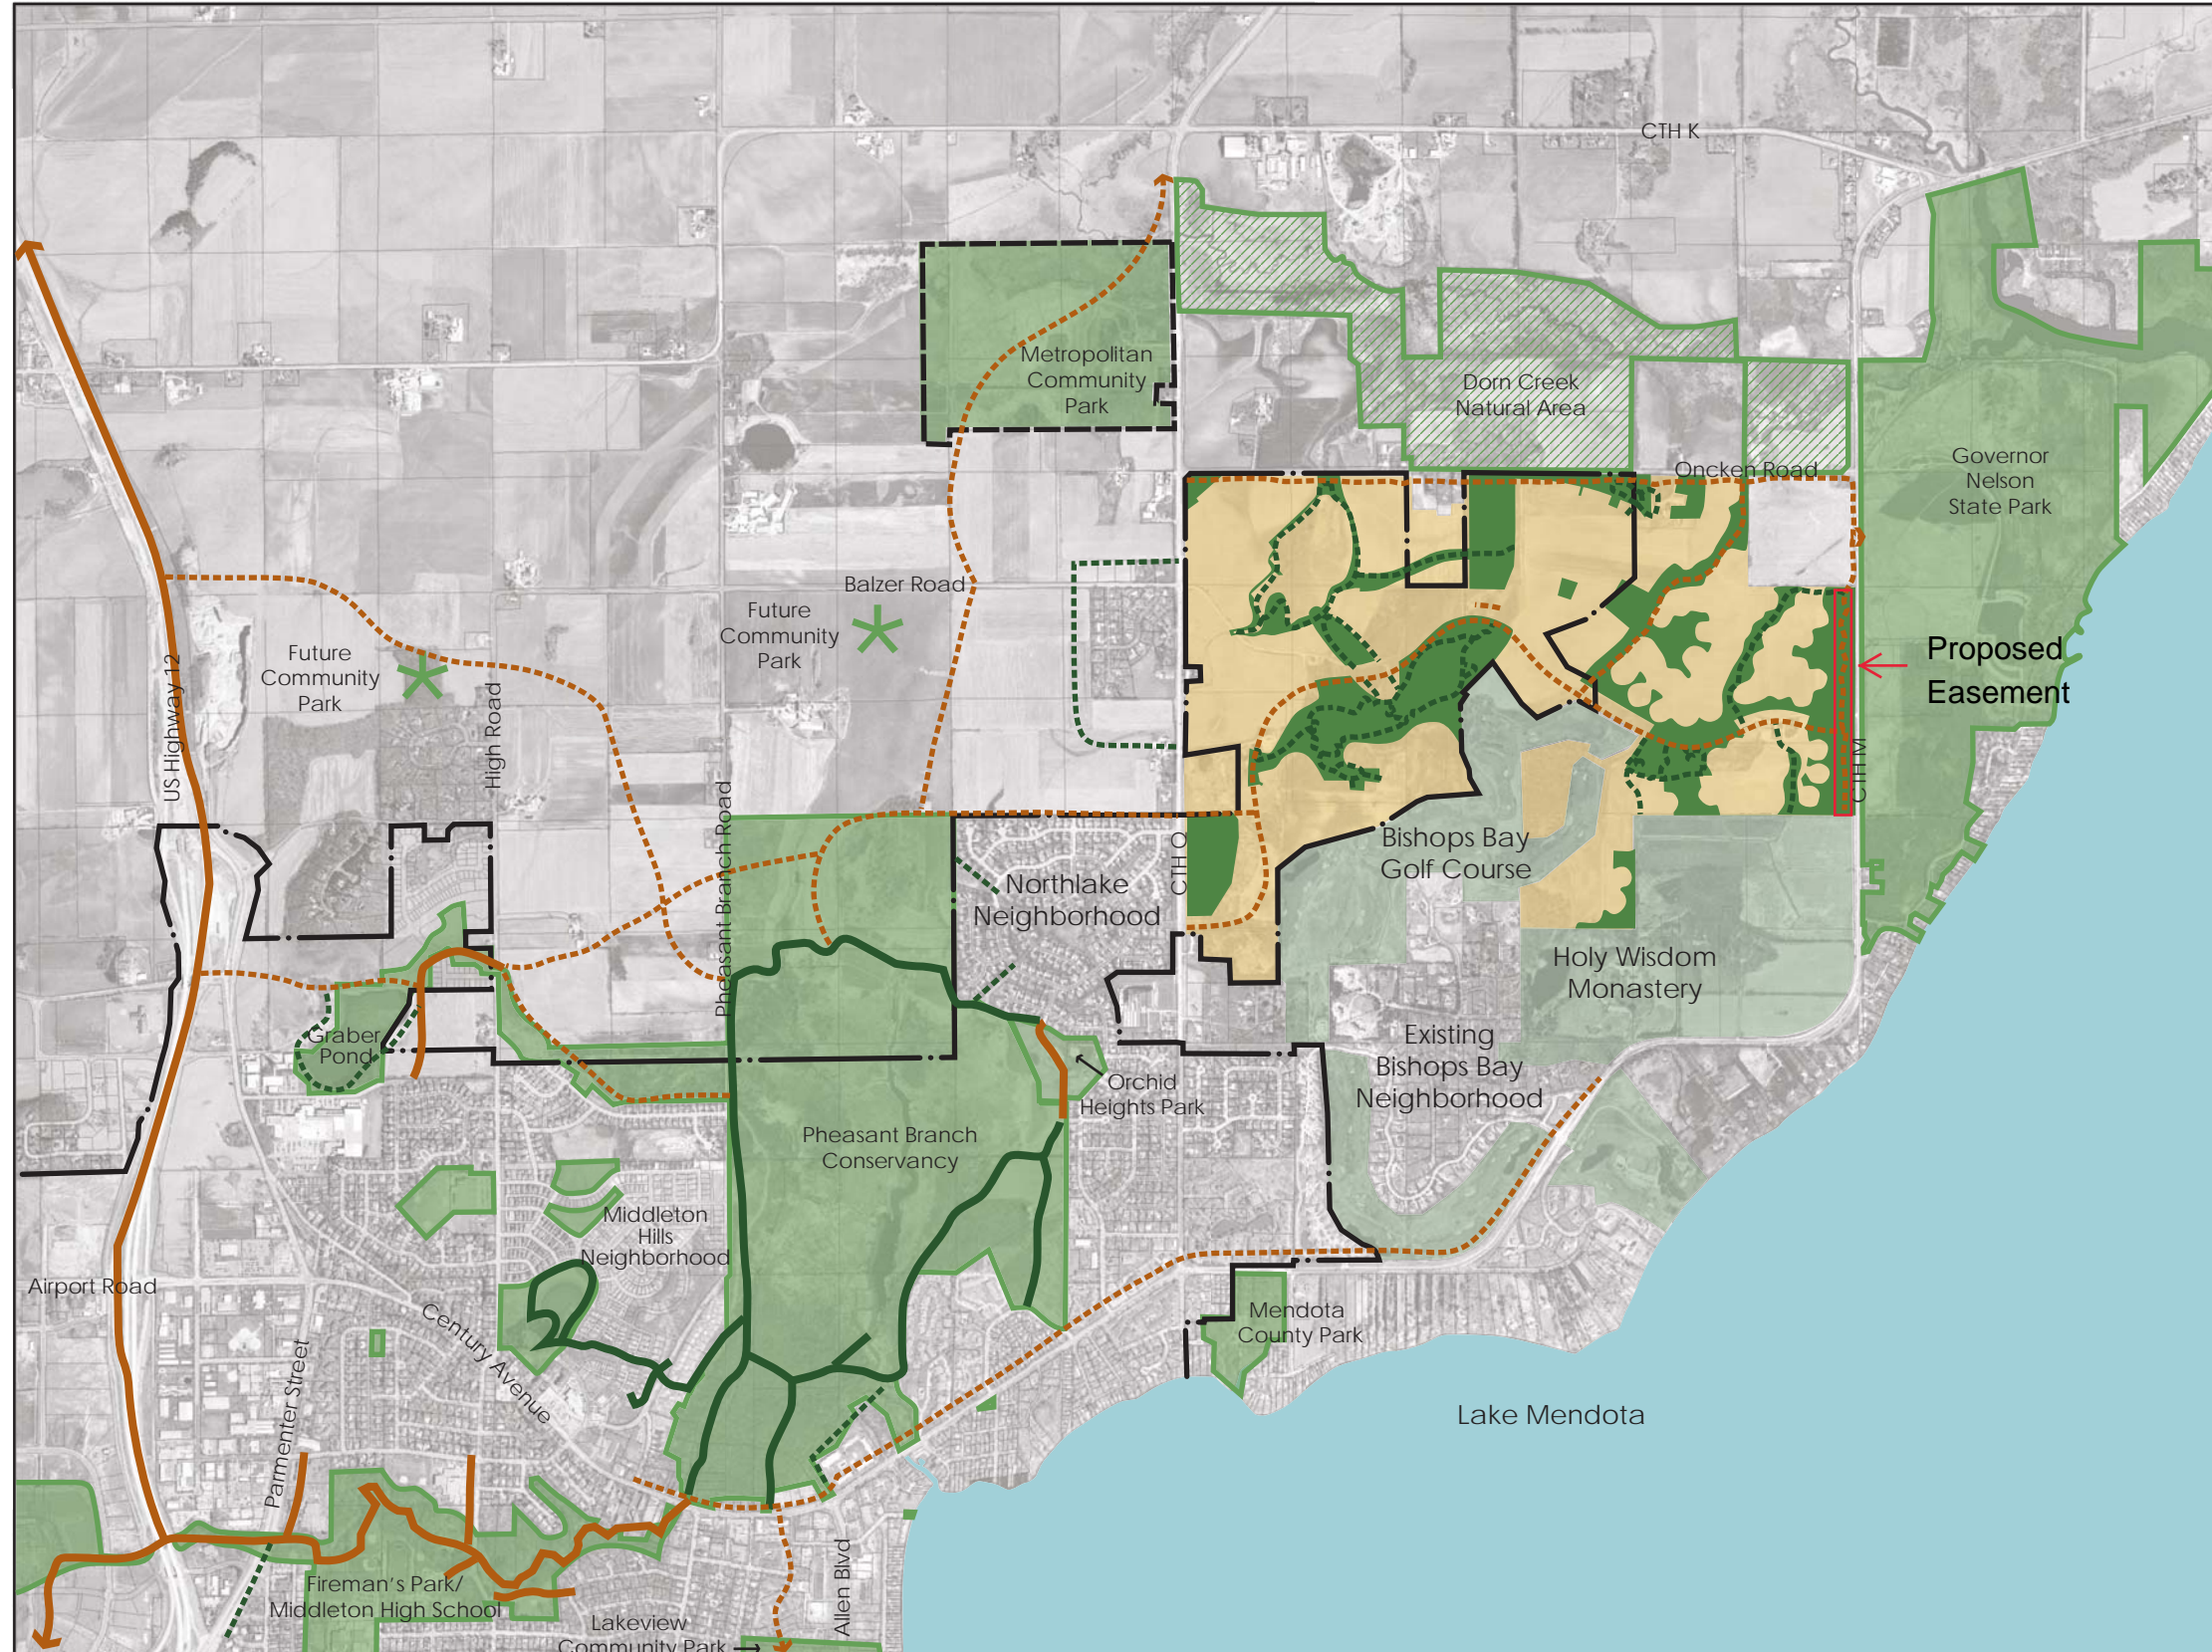

Map 5: Regional Parks & Trails

- City of Middleton Boundary (Current)
- The Community of Bishops Bay
- Planned Bishops Bay Park/Natural Area
- Existing Public Park/Conservancy
- Existing Public Natural Area
- Existing Private Park/Open Space
- Planned Public Park/Open Space
- Existing Paved Recreational Trail
- Planned Paved Recreational Trail
- Existing Unpaved Recreational Trail
- Planned Unpaved Recreational Trail

Sources: City of Middleton Bicycle & Pedestrian Plan Oct. 2009, T. Wall Properties, Vierbicher

Not to Scale

THE COMMUNITY OF
BISHOPS BAY
WHERE THE GOOD LIFE GROWS