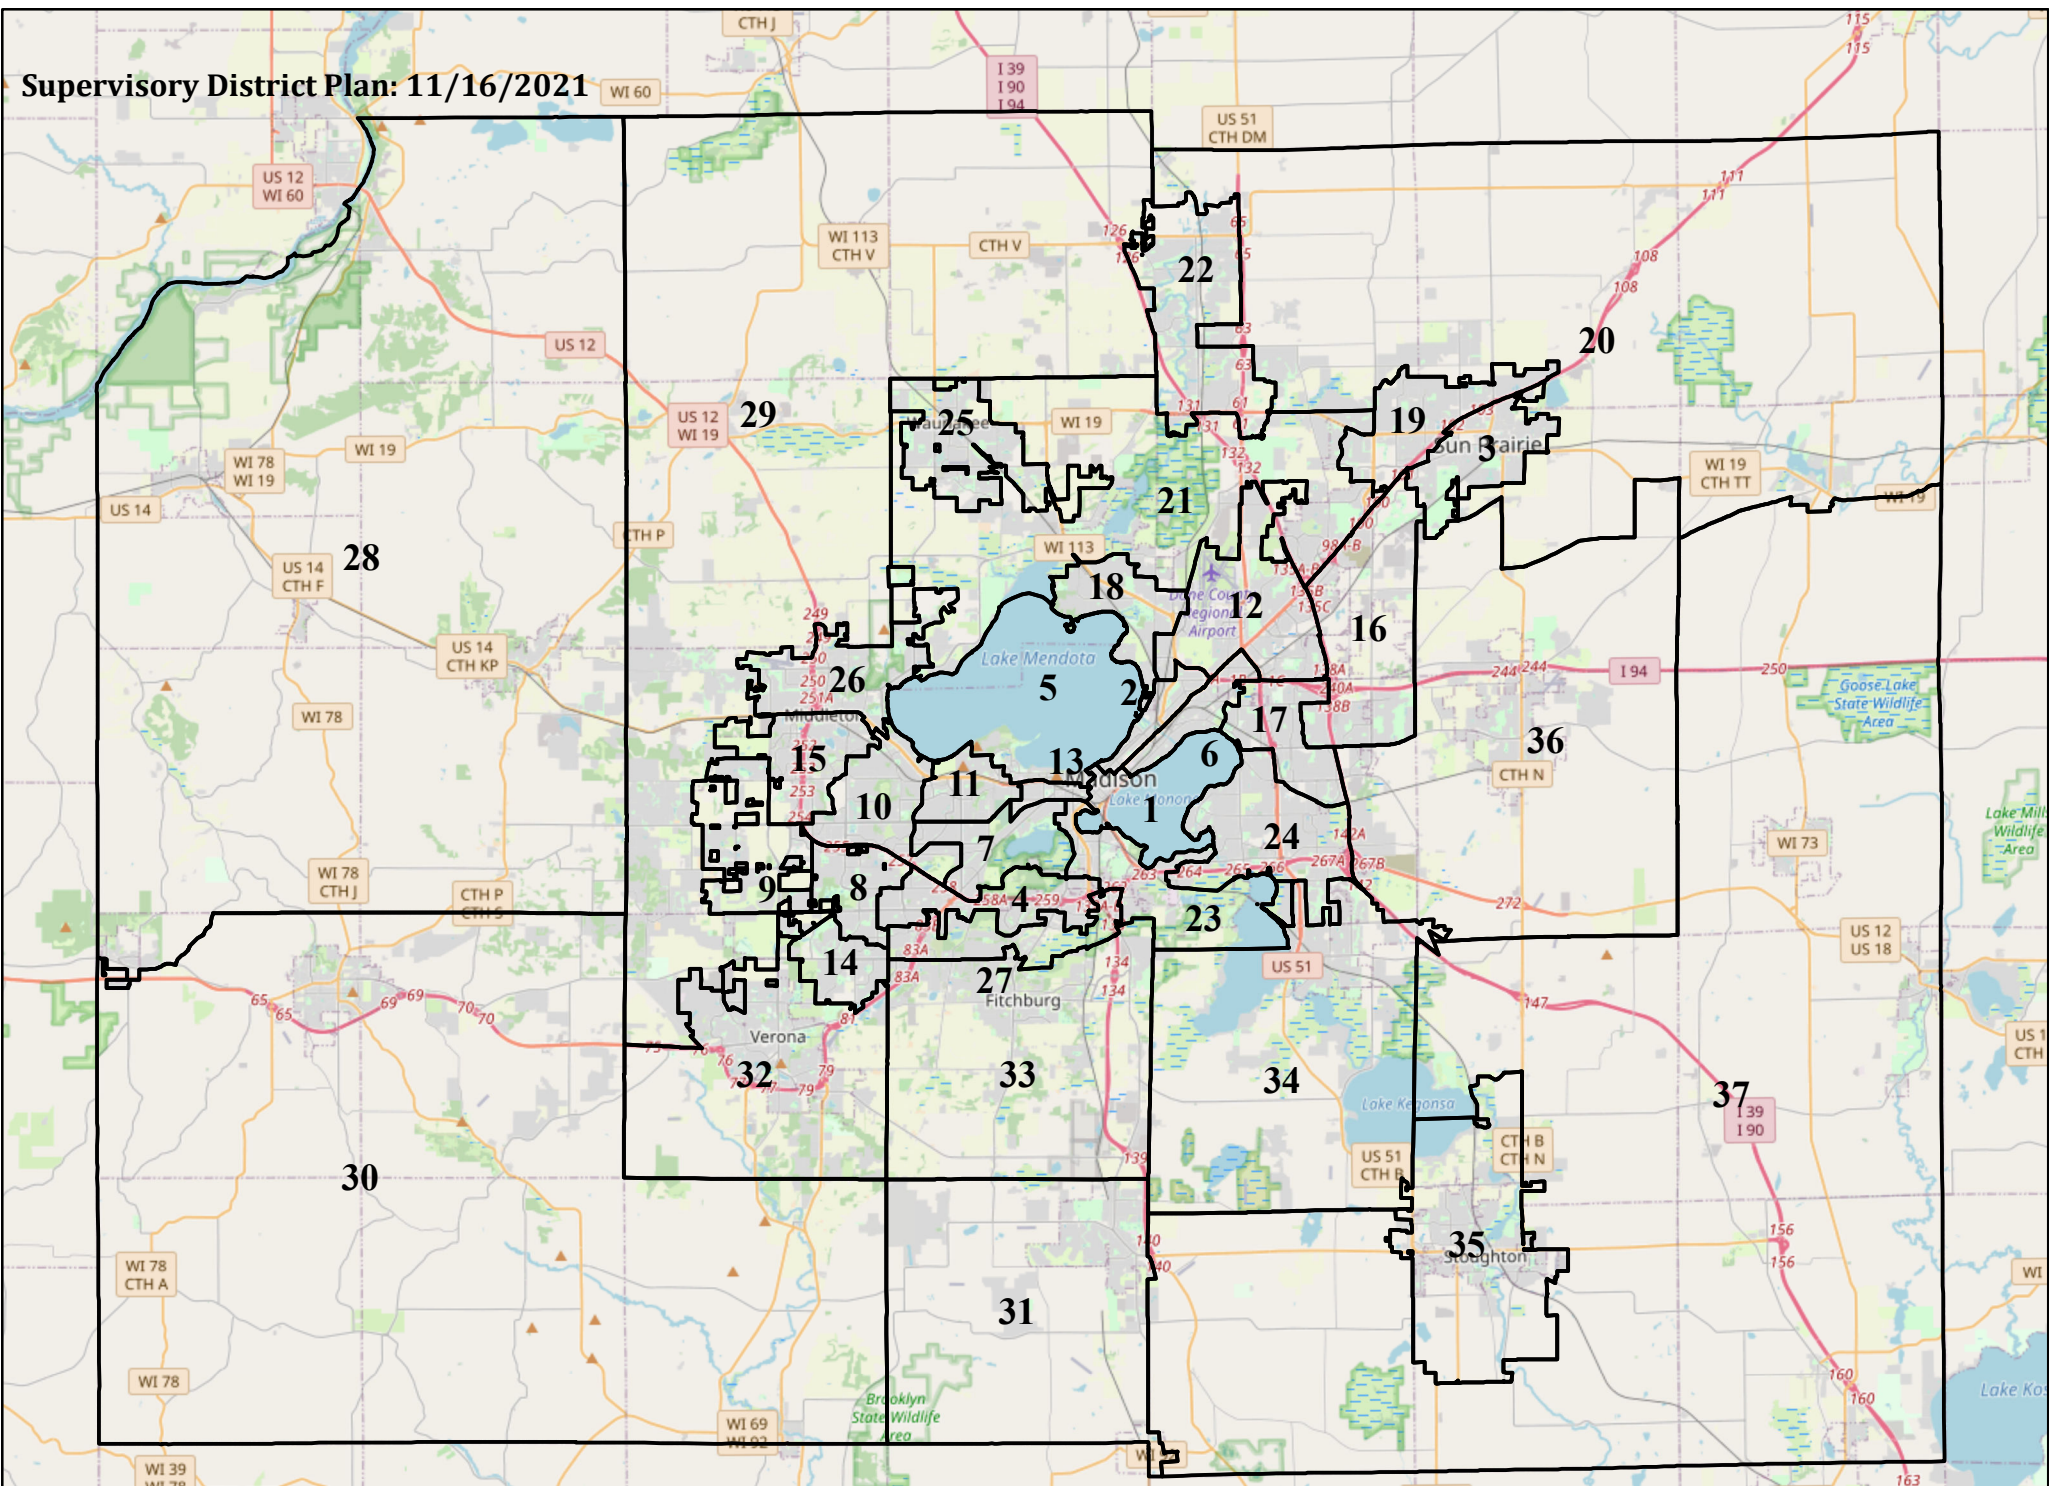

Supervisory District Plan: 11/16/2021

Map generated from WSL LTSB's WISE-LR software.
U.S. Census Bureau 2020 TIGER Block data. OpenStreetMap
Map Created: 11/16/2021 2:36 PM