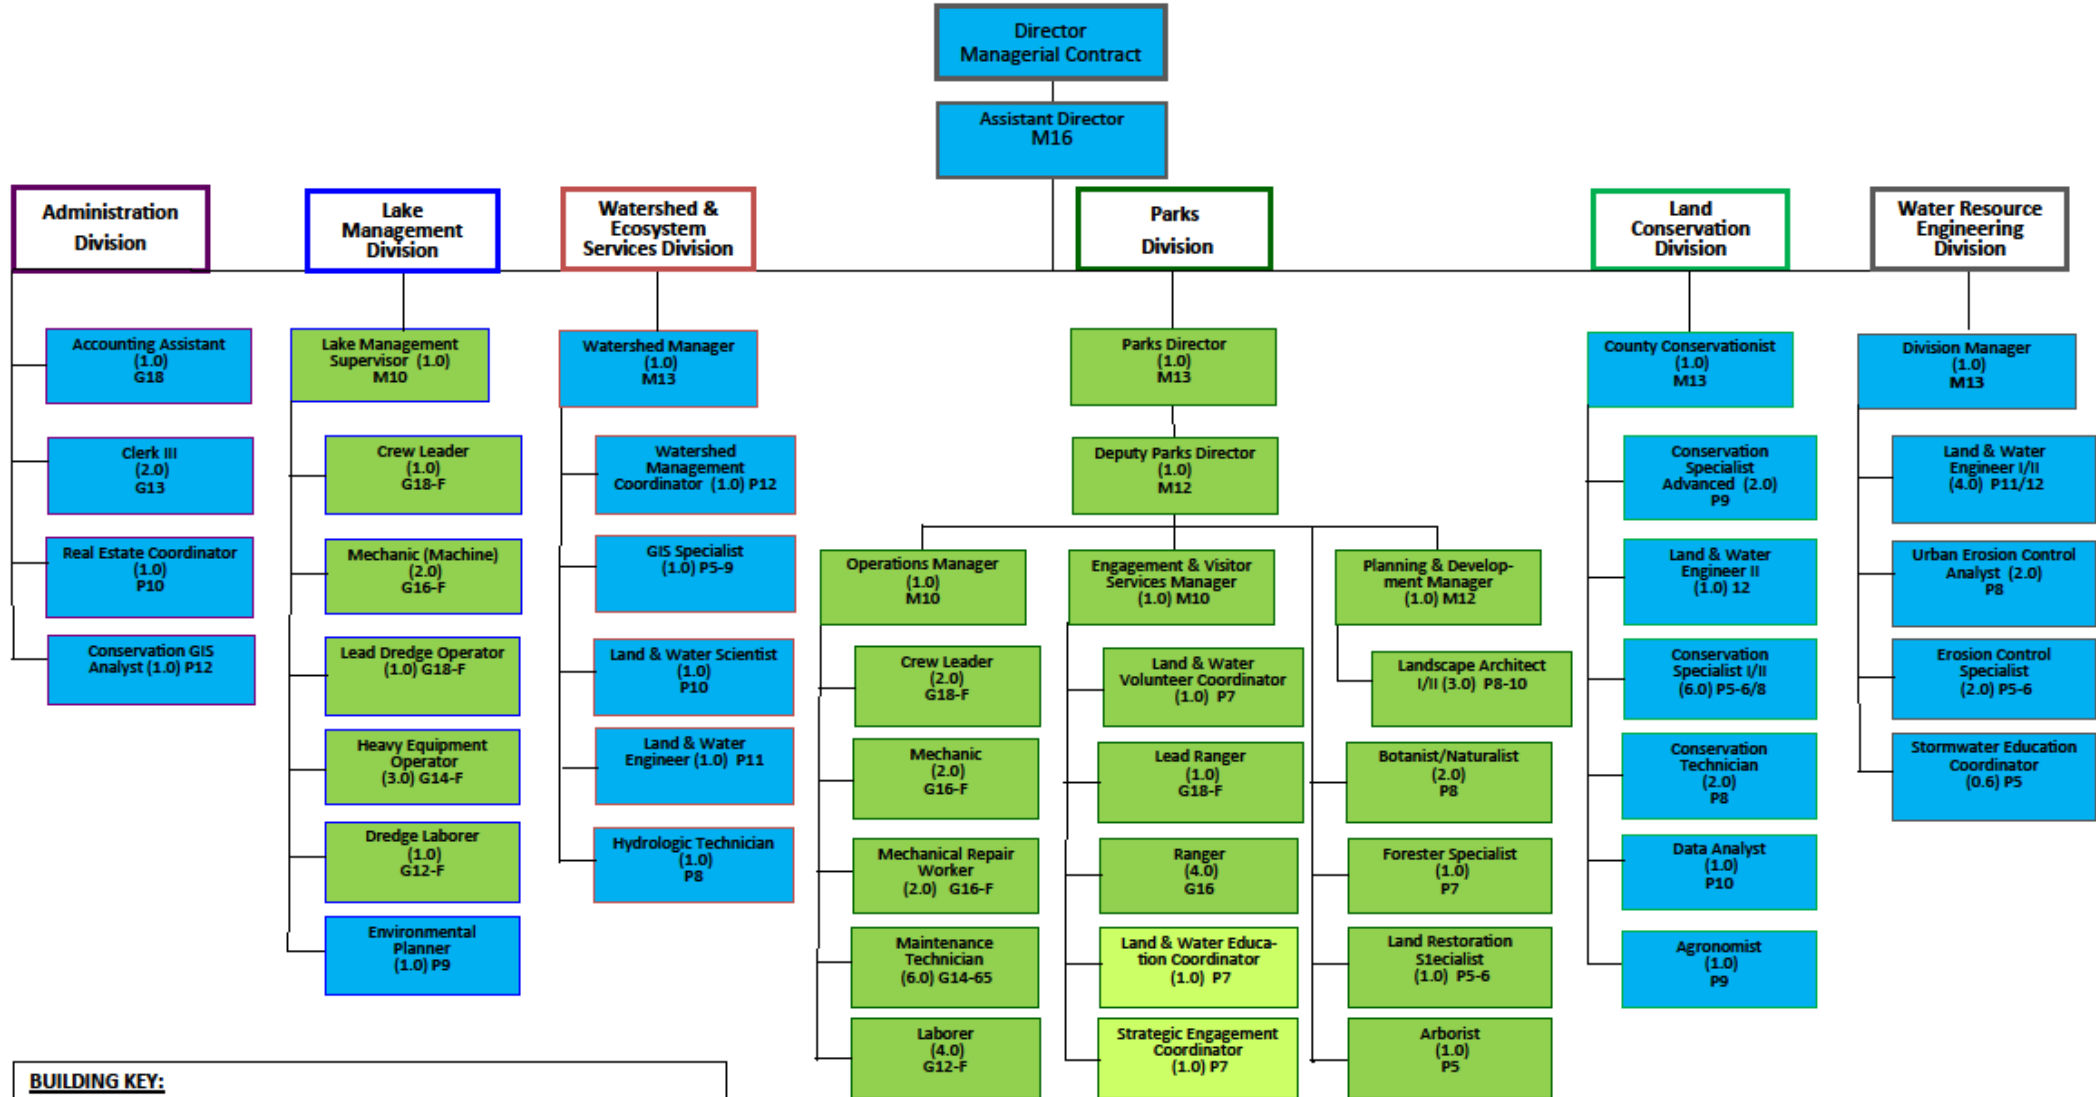

LAND & WATER  
RESOURCES  
DEPARTMENT

# Land & Water Resources 2024 Budget Request

*The Lower Yahara River Trail as it spans Lake Waubesa*

# 2024 Organizational Chart for the Dane County Land & Water Resources Department

**BUILDING KEY:**

DARREN MARSH PARKS & LAKE MANAGEMENT FACILITY (ROBERTSON ROAD)	LYMAN F. ANDERSON AGRICULTURE & CONSERVATION CENTER (FEN OAK/FORC)	LUSSIER FAMILY HERITAGE CENTER (LFHC)
--	--	---------------------------------------

# Capital Budget Requests, continued

Project	Amount
Lake Management Parts	\$150,000
Tables, Grills, Camping Fixtures	\$25,000
Accessible Shorefishing Improvements	\$1,500,000
Cultural Feature Interpretation	\$100,000
Wisconsin River & Walking Iron Trail	\$11,000,000
Black Earth Creek Restoration	\$1,750,000
Stewart Restroom Replacement	\$100,000
Total	\$29,685,000