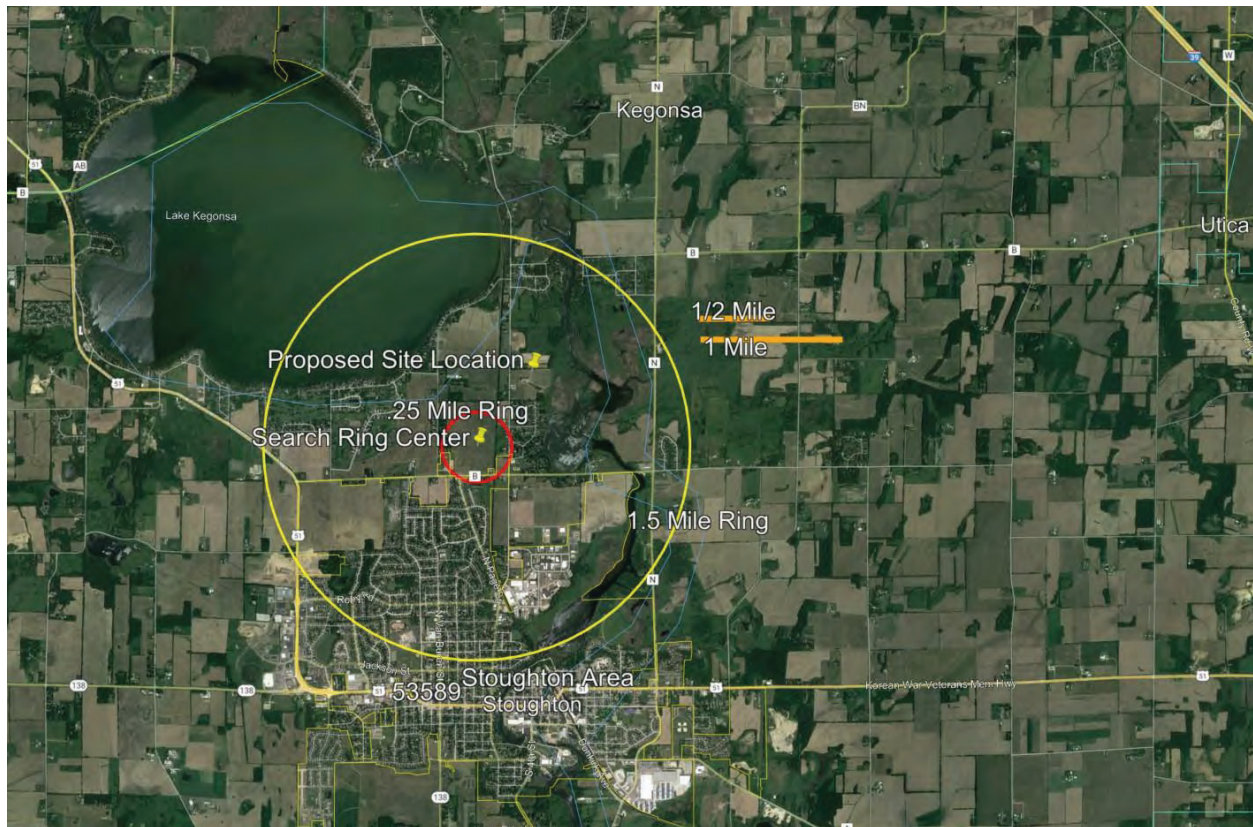

## Lake Kegonsa – Search Area

VZW network needs were identified within proximity to Lake Kegonsa and the Company identified a one quarter mile search radius centered around the Search Ring Center as depicted in the below maps. An initial land search within a one quarter mile radius yielded no prospective candidates and the best and closest option to the Company’s preferred search area is the candidate being presented.

### Overall Search Area Map

### Detailed Search Area Map