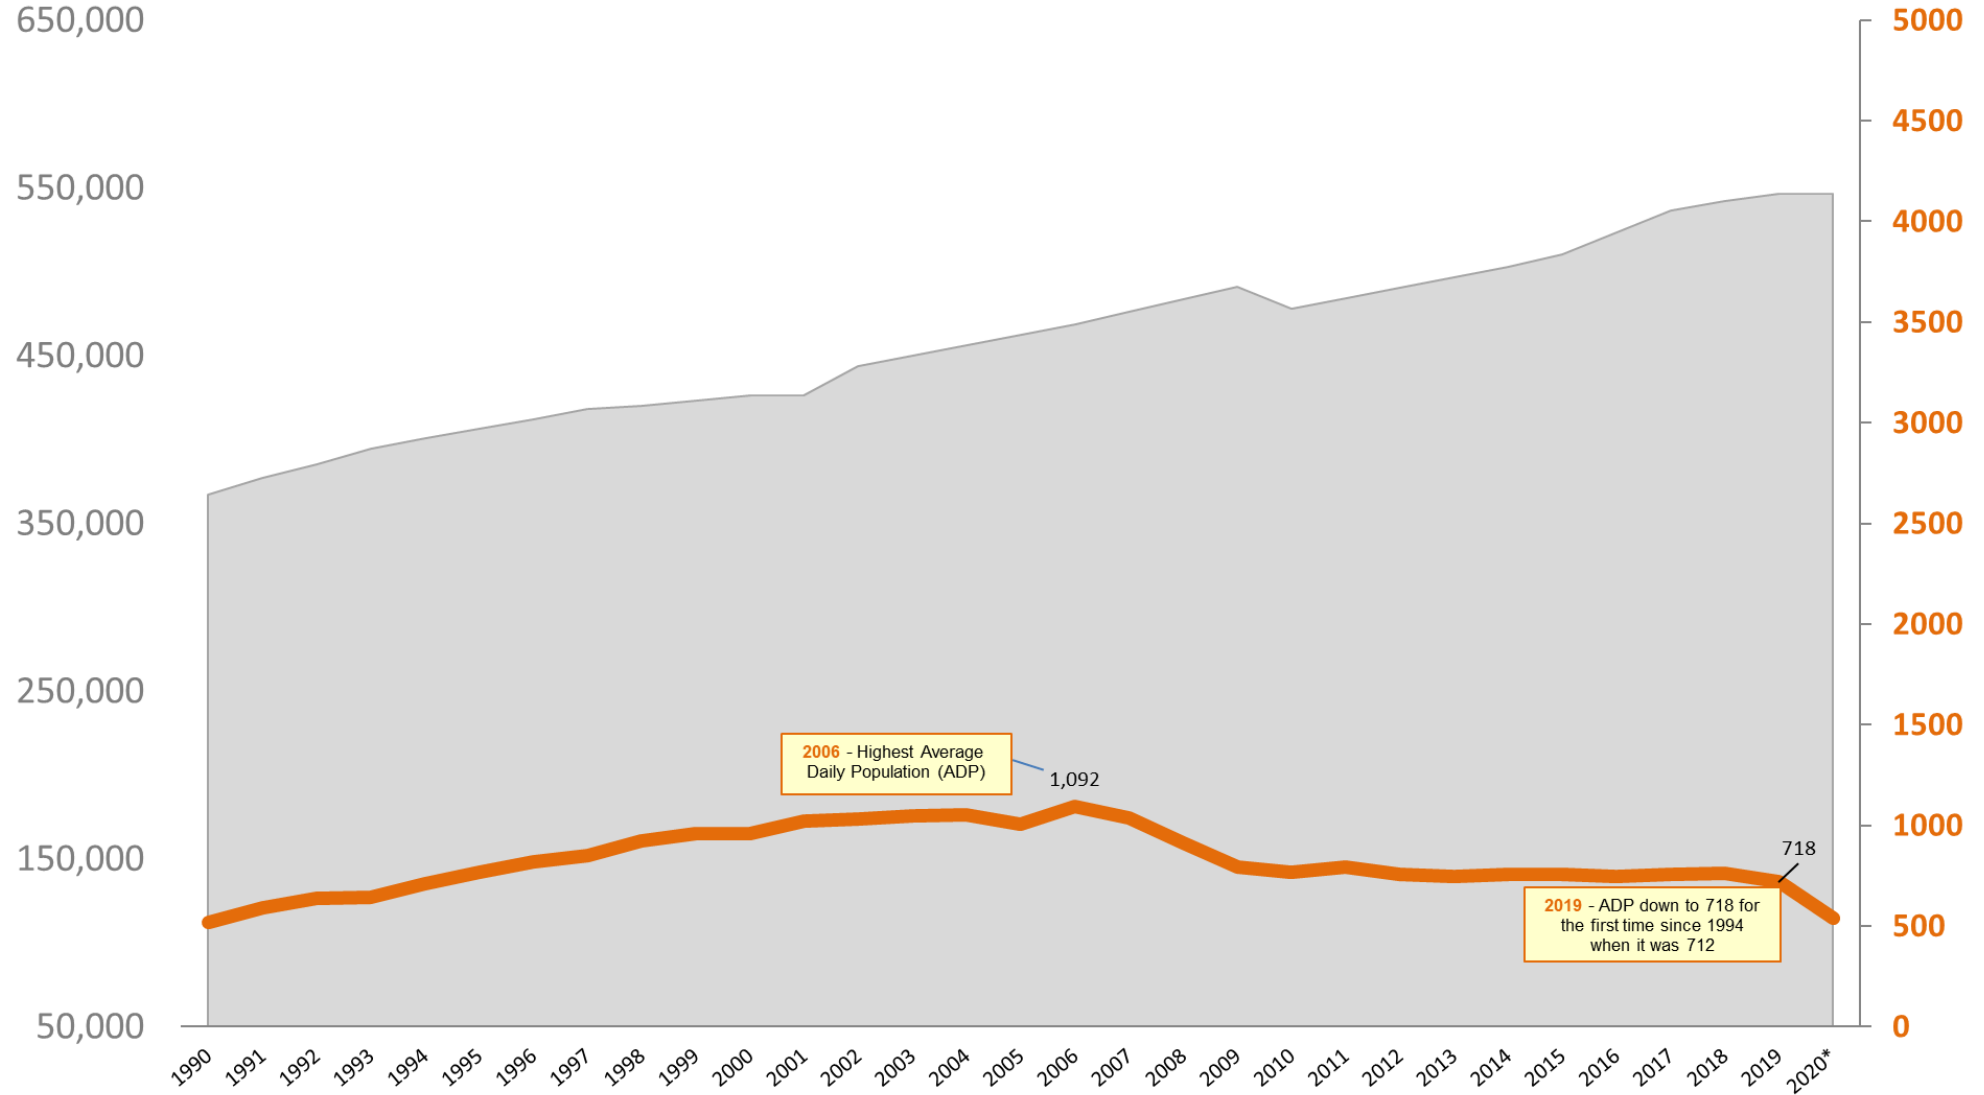

Dane County Jail System Average Daily Population

Time Span: 1990 - 2020*

*2020 data reflects bookings 1/1-10/6

ADP under roof only includes individuals that are physically in custody.

■ Dane Population

— ADP Under Roof