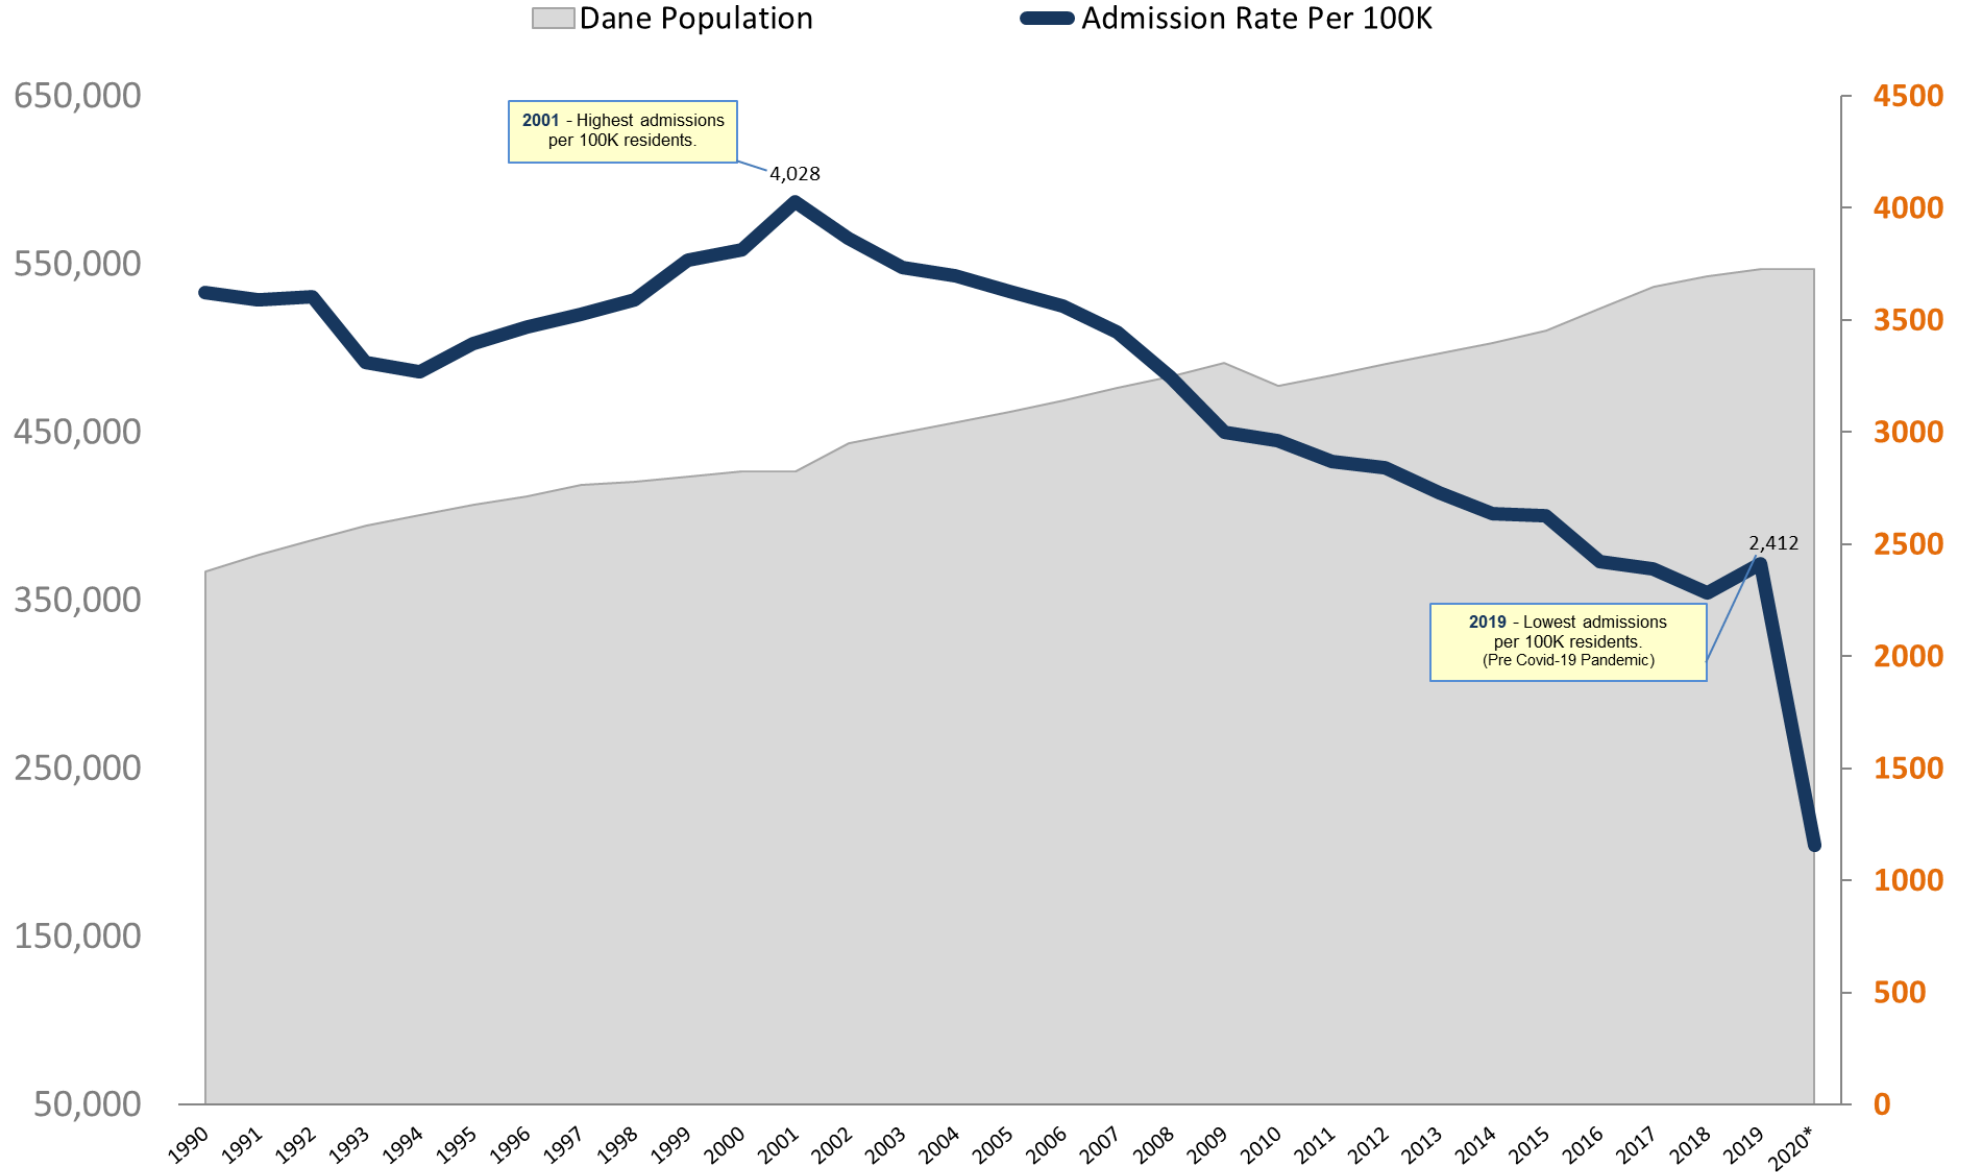

Trends in Admission Rates and Average Daily Population

October 22, 2020

Presented to the Criminal Justice Council

Dane County Jail Admission Rate Relative to Dane County Population

Time Span: 1990 - 2020*

*2020 data reflects bookings 1/1-10/6

Dane County Jail System Average Daily Population

Time Span: 1990 - 2020*

*2020 data reflects bookings 1/1-10/6

ADP under roof only includes individuals that are physically in custody.