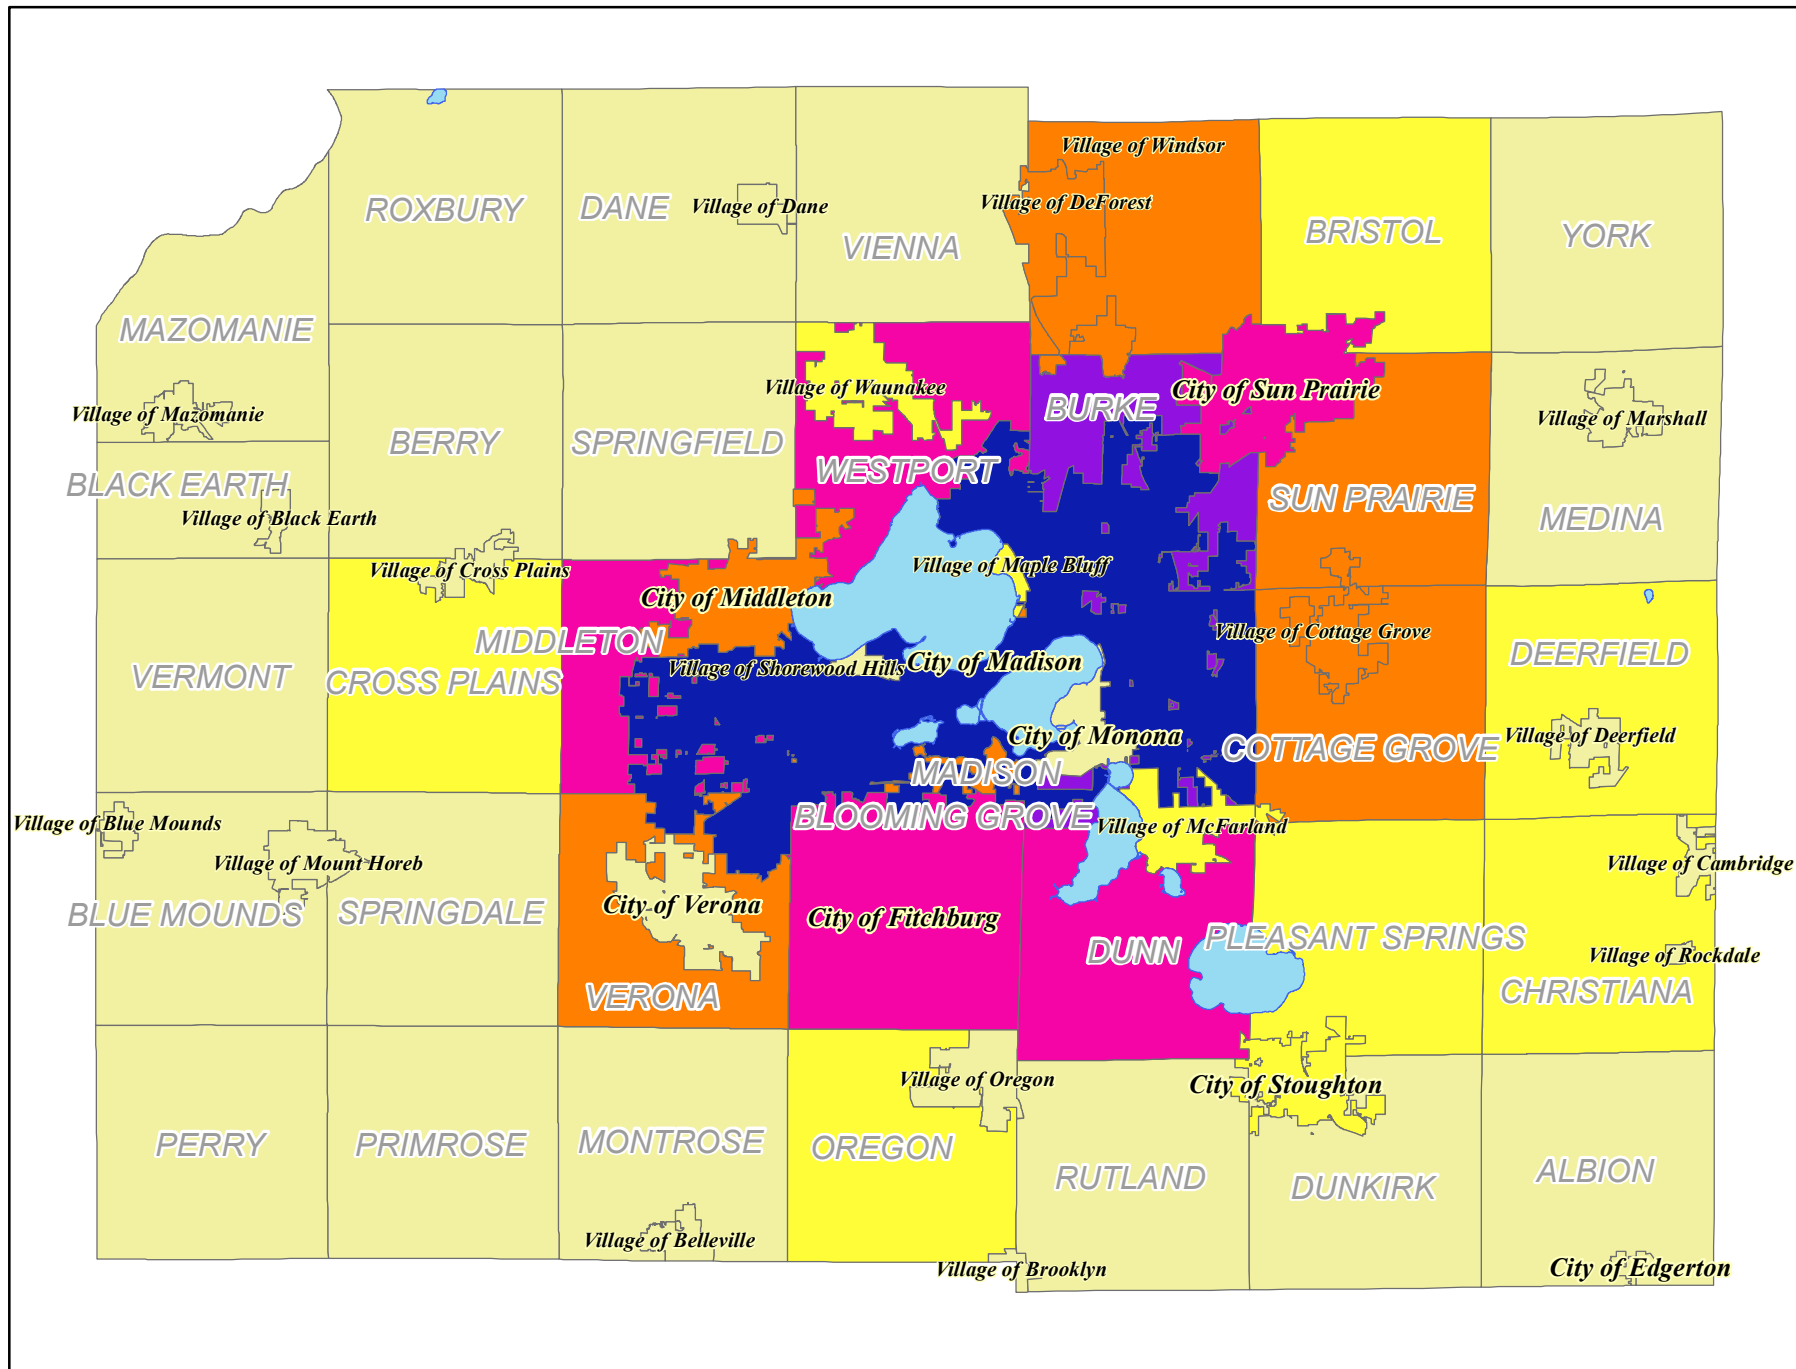

Review of Proposed Supervisory District Maps

Number of Districts per Municipality

Legend
Municipalities
OPTION_D

Light Yellow	1
Yellow	2
Orange	3
Pink	4
Purple	6
Dark Blue	26