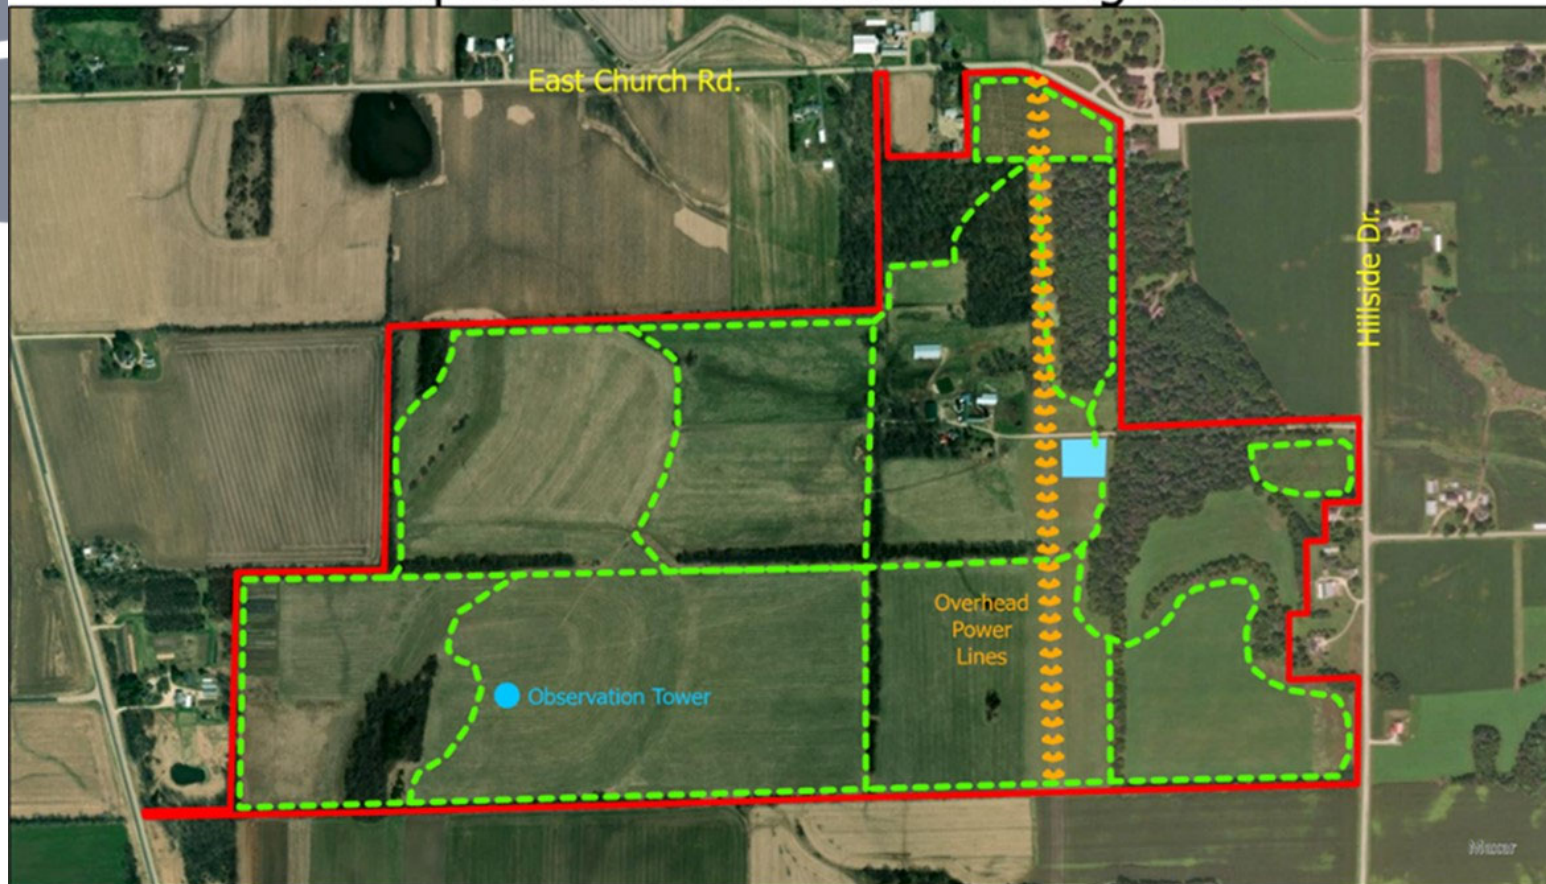

# Conceptual Site Plan: Koshkonong Prairie

--- Hiking & Management Trails

■ Parking Lot

□ Property Boundary

0 0.13 0.25 0.5 Miles