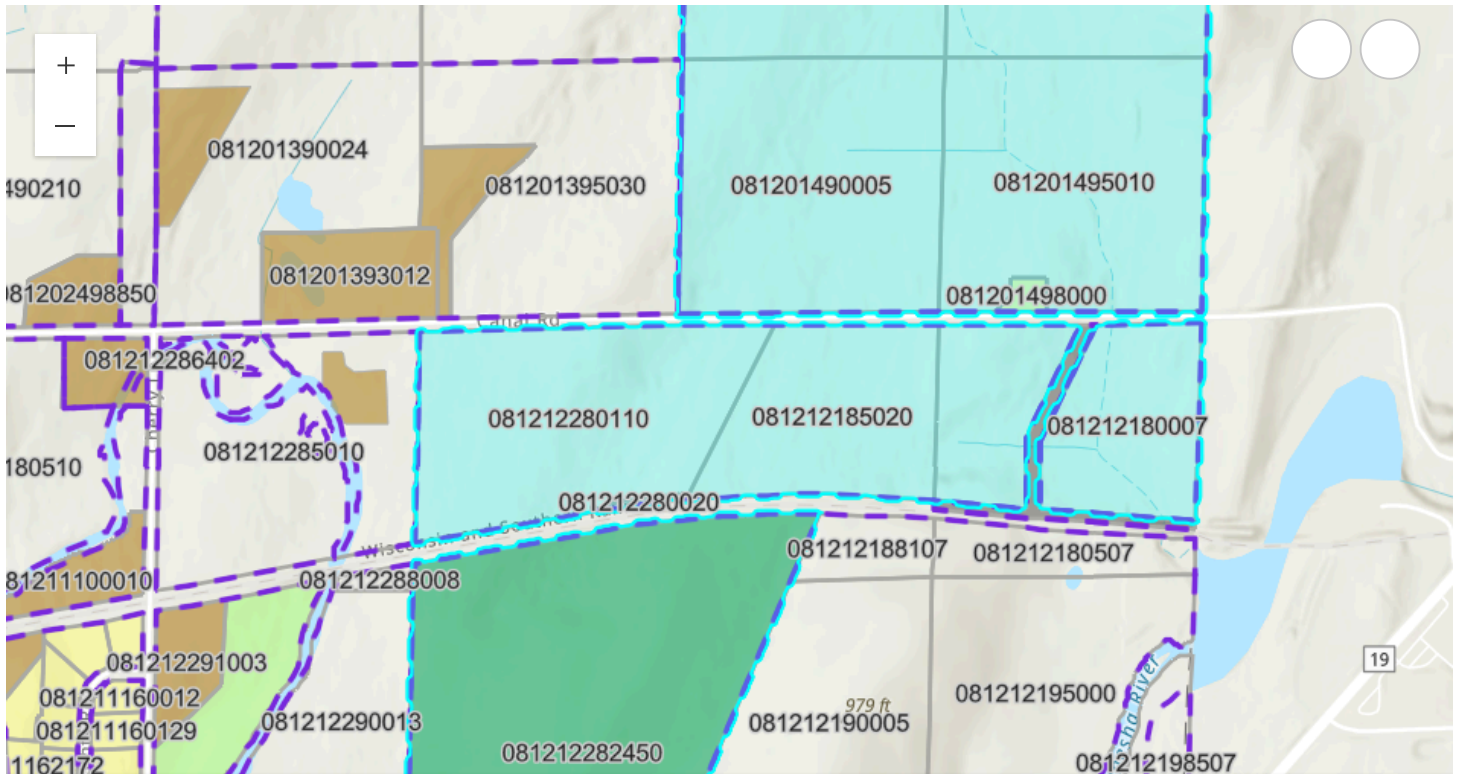

DRAFT: FOR DISCUSSION PURPOSES ONLY

Print

Applicant: Ed Straubhaar

Esri, NASA, NGA, USGS, FEMA | Esri Community Maps Contributors, County of Dane, Esri, TomTom, Garmin, SafeGrap... Powered by Esri

Parcel Number	Acres	Owner	CSM
081201485002	40.81	KRAUSE REV TR, JAMES H & KRAUSE REV TR, RANDALL J & TINA M	
081201495010	38.84	KRAUSE REV TR, JAMES H & KRAUSE REV TR, RANDALL J & TINA M	
081201498000	0.78	ELI BAUER & CHELSEY BAUER	11653
081212185020	21.03	EDUARD H STRAUBHAAR	
081212280020	0.25	EDUARD H STRAUBHAAR	
081212280110	34.64	VAN HOLTENS INC	
081201480007	40.6	KRAUSE REV TR, JAMES H & KRAUSE REV TR, RANDALL J & TINA M	
081201490005	39.52	KRAUSE REV TR, JAMES H & KRAUSE REV TR, RANDALL J & TINA M	
081212180007	27.55	EDUARD H STRAUBHAAR	
081212282450	85.86	TREK TRAILS LLC	