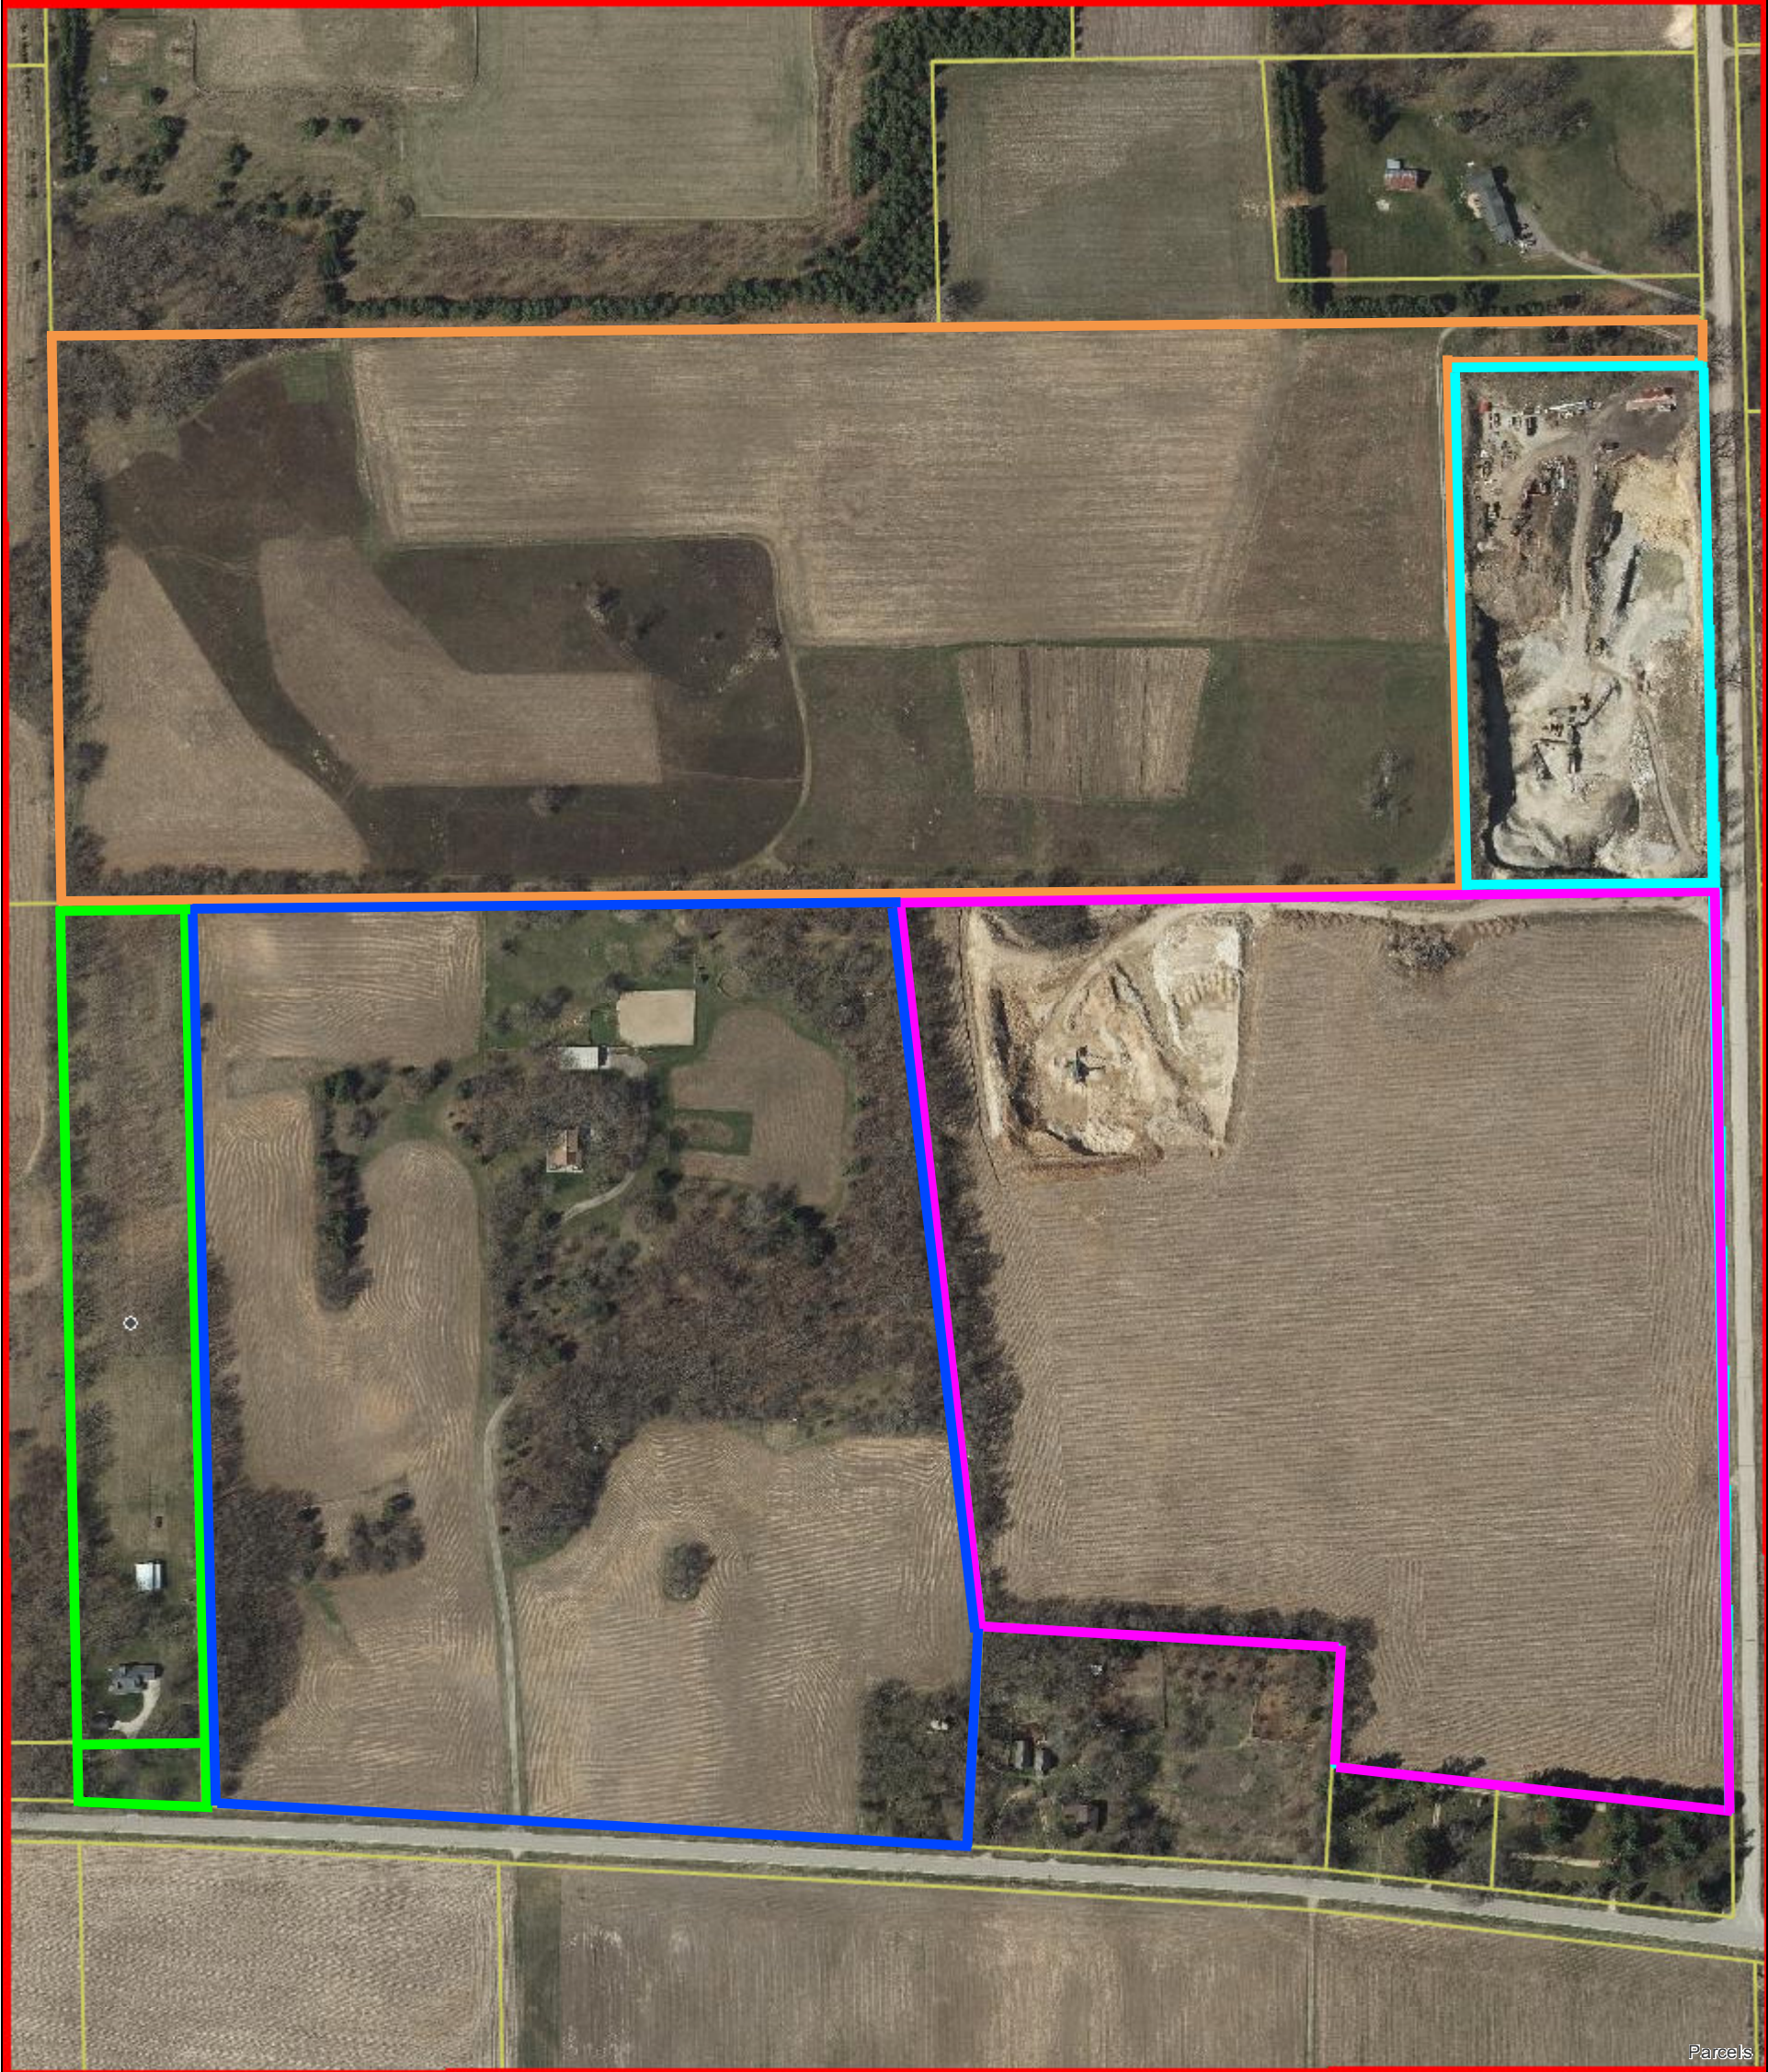

Dane County Map - Mine and Adjacent Parcels

May 22, 2023

Parcels

-  K&D Stone Quarry (original)
-  K&D Stone Quarry (new)
-  Henry Spelter
-  Pamela Marr-Laundrie
-  Thomas M. Eugster Irrev. Trust

**EXHIBIT
A**