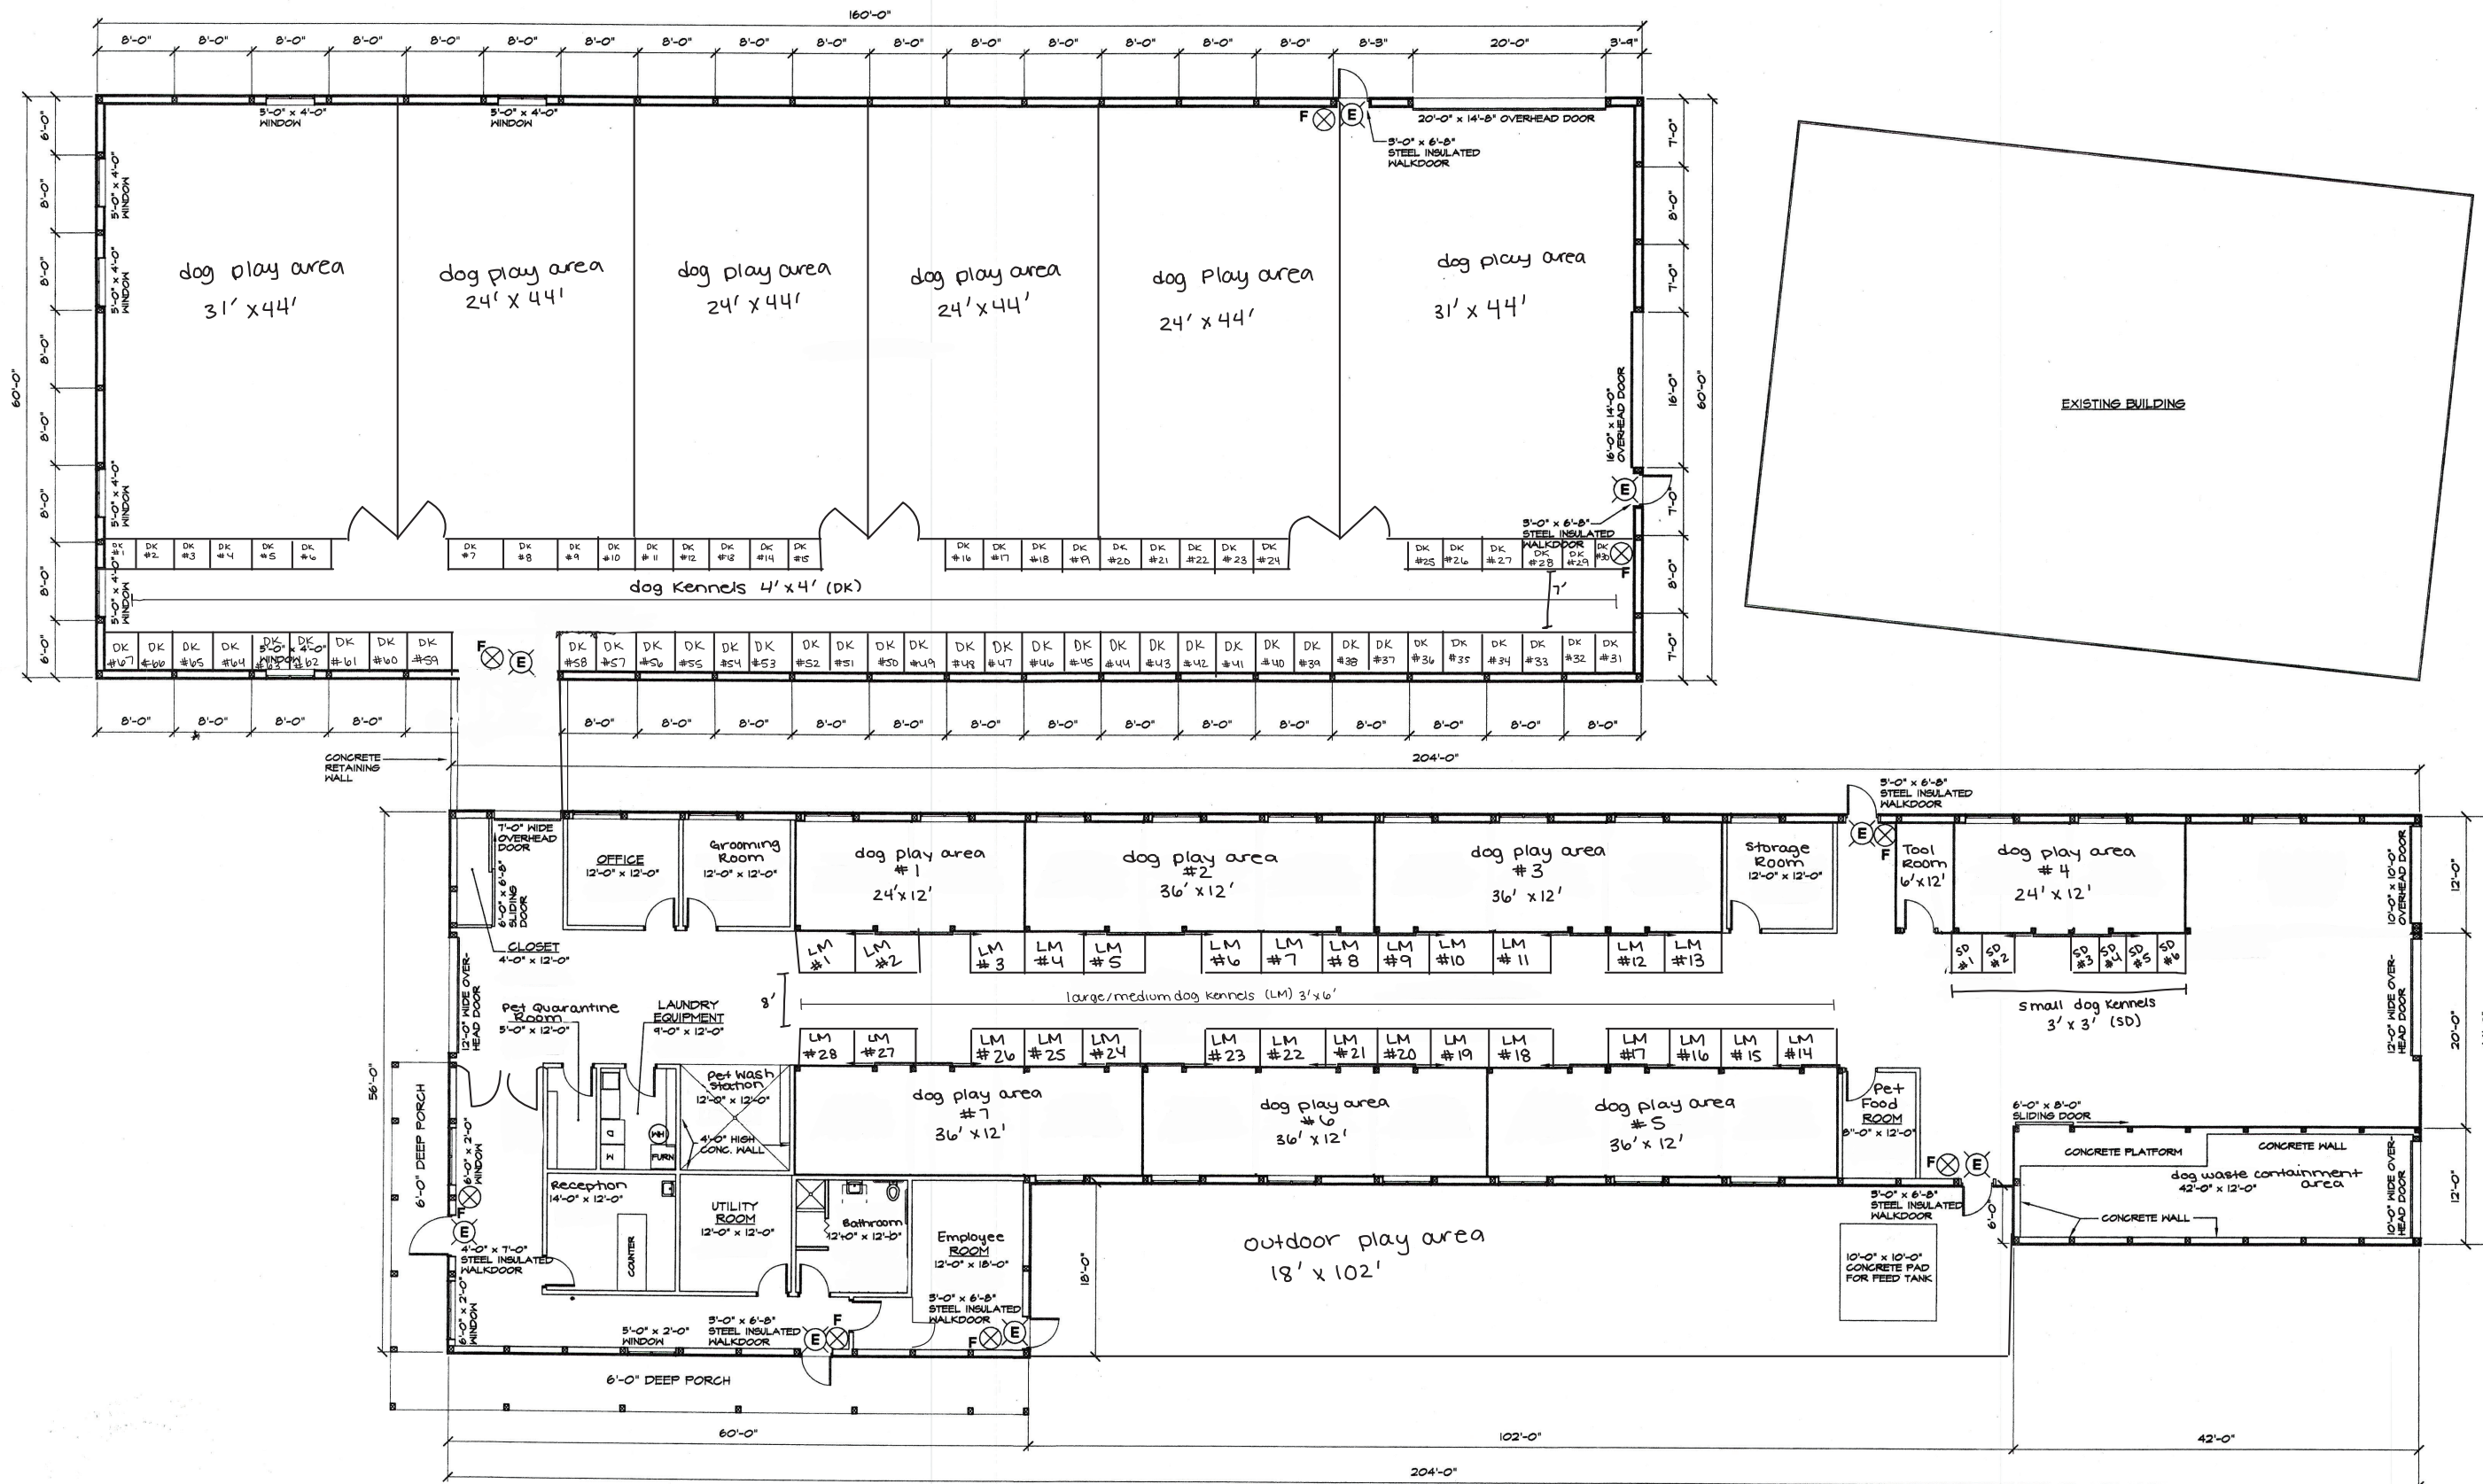

Phase # 1

Note:
There is a window every 12' of all dog play areas

OVERALL FLOOR PLANS
SCALE: 1/8" = 1'-0"

REVISIONS	DATE	COMMENTS

H
HAHN BUILDING CO., L.L.C.
 4685 MCKINLEY ROAD
 HARTFORD, WI 53027
 (262) 673-4845

PROJECT: NEW BUILDINGS
OWNER: LA FLEUR STABLES

DRAWN BY:
GAVIN DORSCH
 CHECKED:
 DATE DRAWN
SEPT. 27, 2001
 SCALE:
AS SHOWN

A1
SHEET OF .

Phase #2

Note:
There is a window
every 12' of all
dog play areas

OVERALL FLOOR PLANS
SCALE: 1/8" = 1'-0"