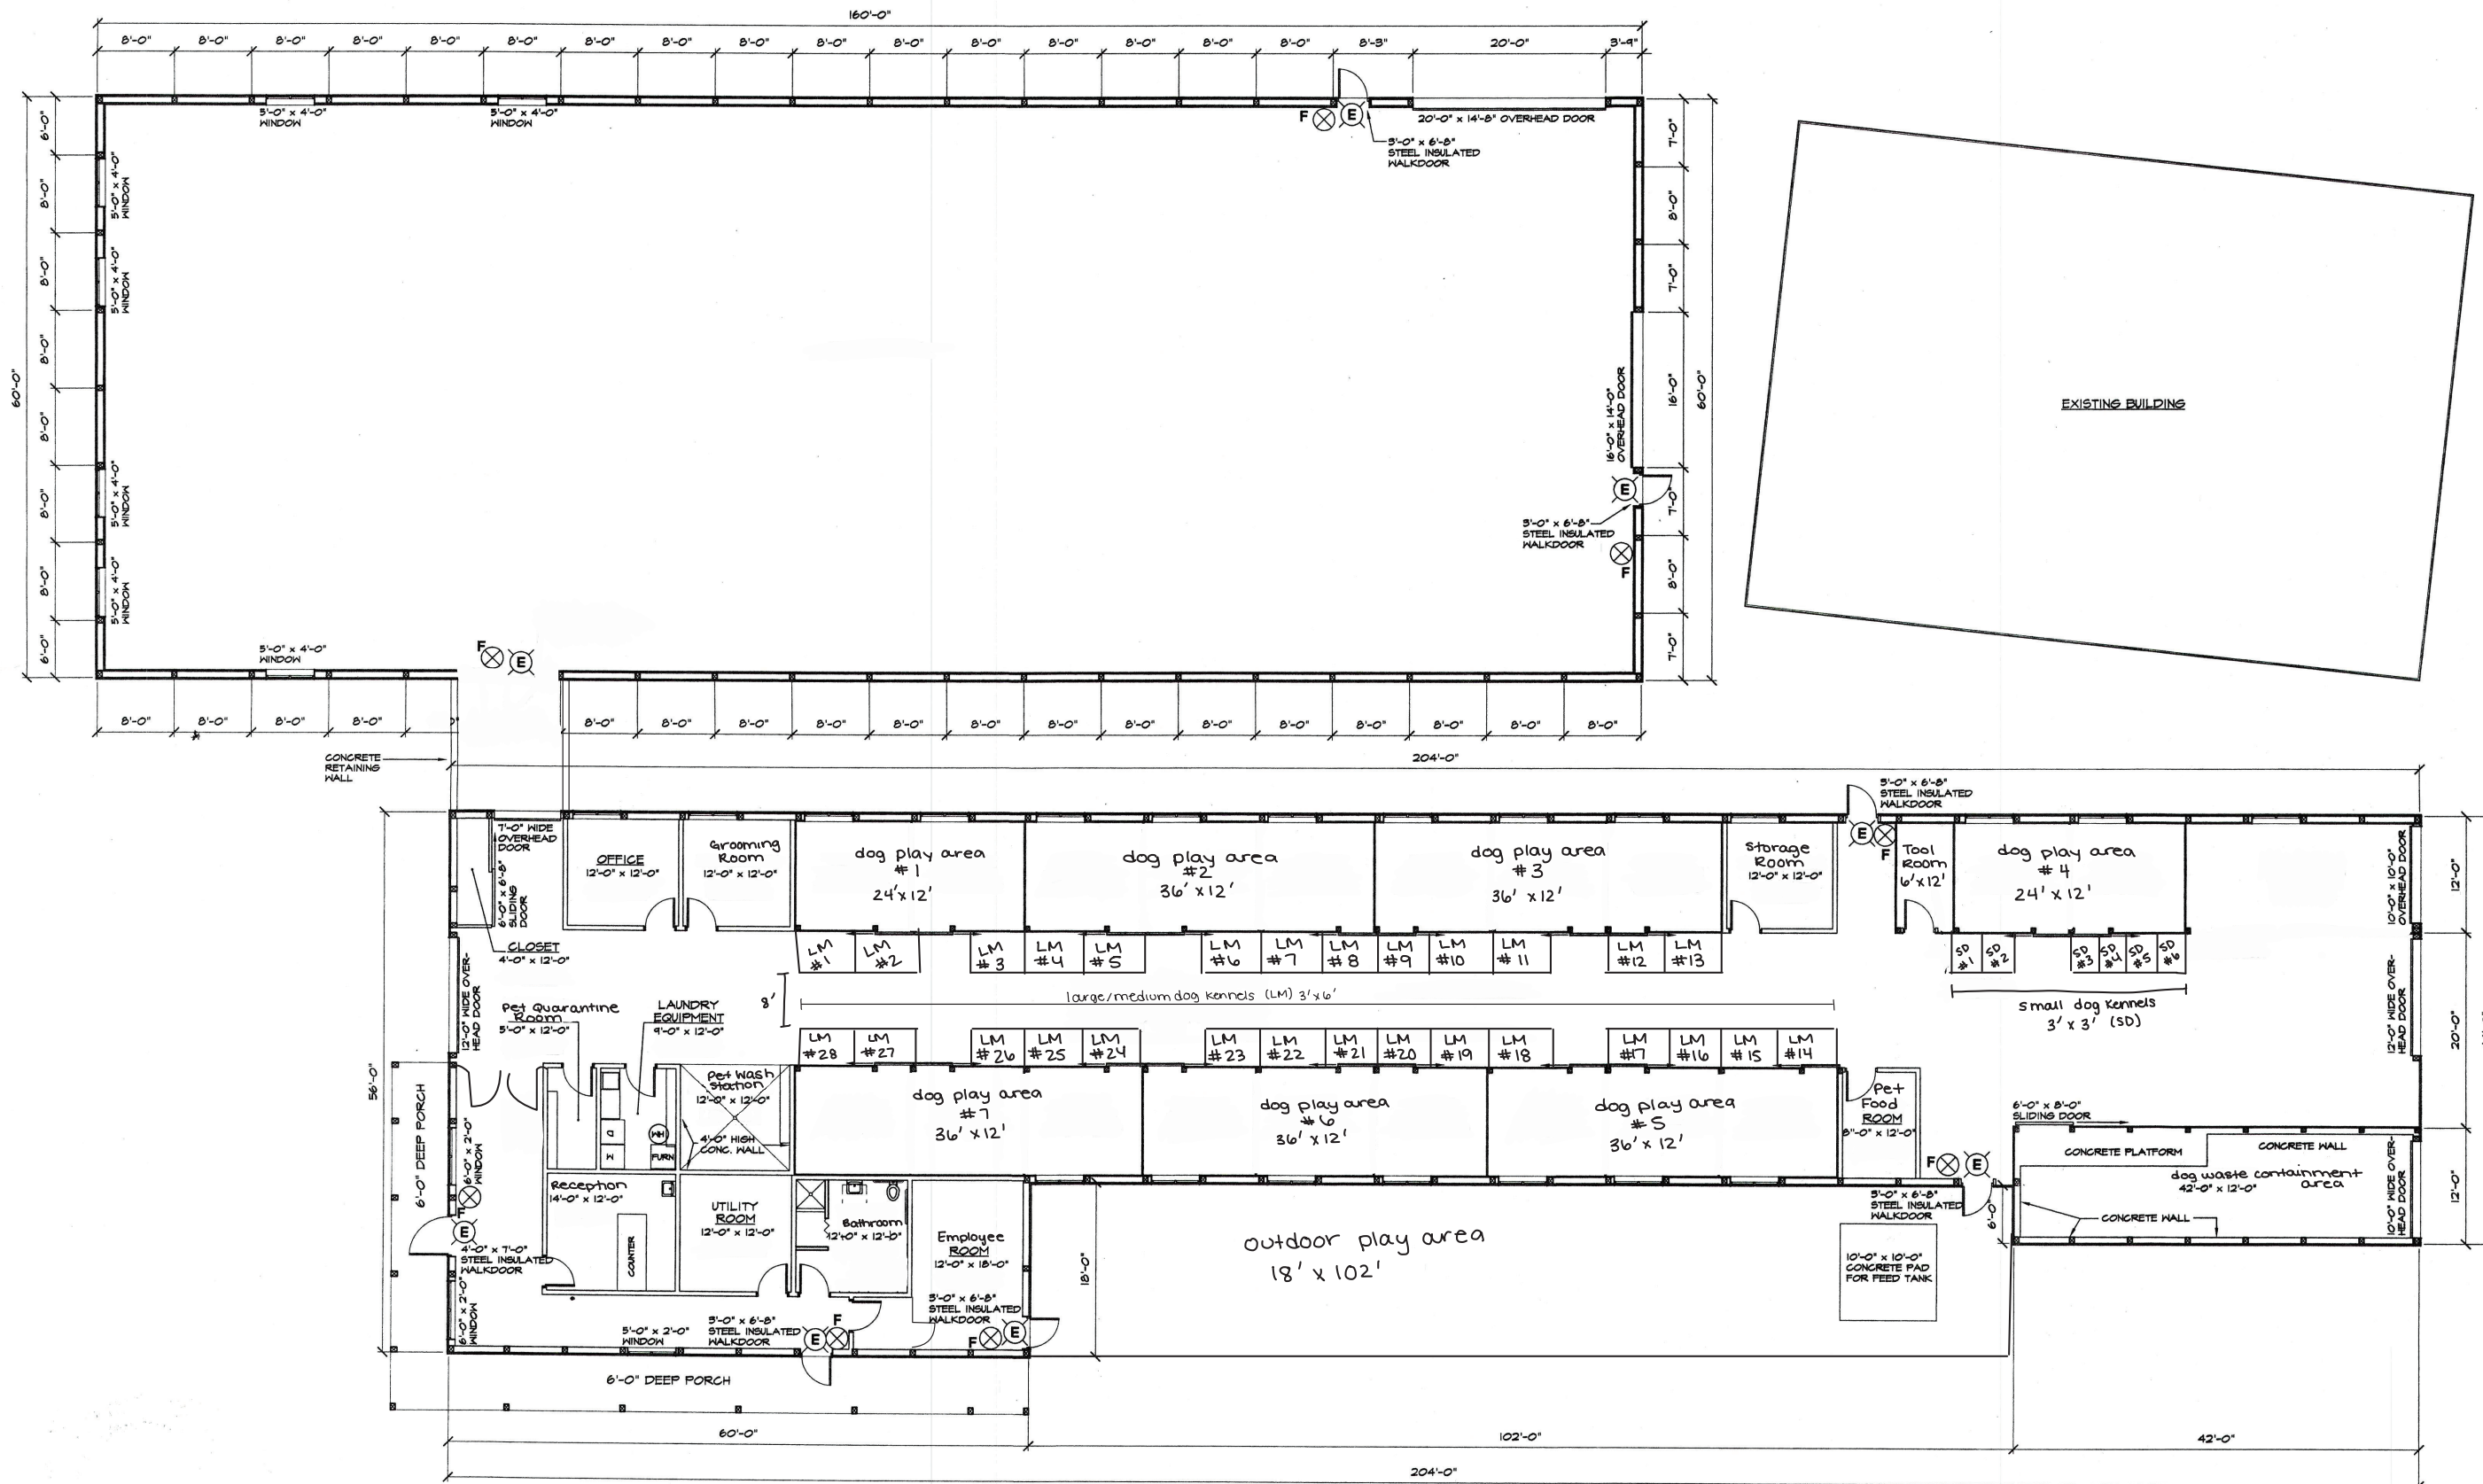

Phase # 1

Note:
There is a window every 12' of all dog play areas

OVERALL FLOOR PLANS
SCALE: 1/8" = 1'-0"

REVISIONS	DATE	COMMENTS

H
HAHN BUILDING CO., L.L.C.
 4685 MCKINLEY ROAD
 HARTFORD, WI 53027
 (262) 673-4845

PROJECT: NEW BUILDINGS
OWNER: LA FLEUR STABLES

DRAWN BY:
GAVIN DORSCH
 CHECKED:
 DATE DRAWN
SEPT. 27, 2001
 SCALE:
AS SHOWN

A1
SHEET OF .

Phase #2

Note:
There is a window
every 12' of all
dog play areas

OVERALL FLOOR PLANS
SCALE: 1/8" = 1'-0"