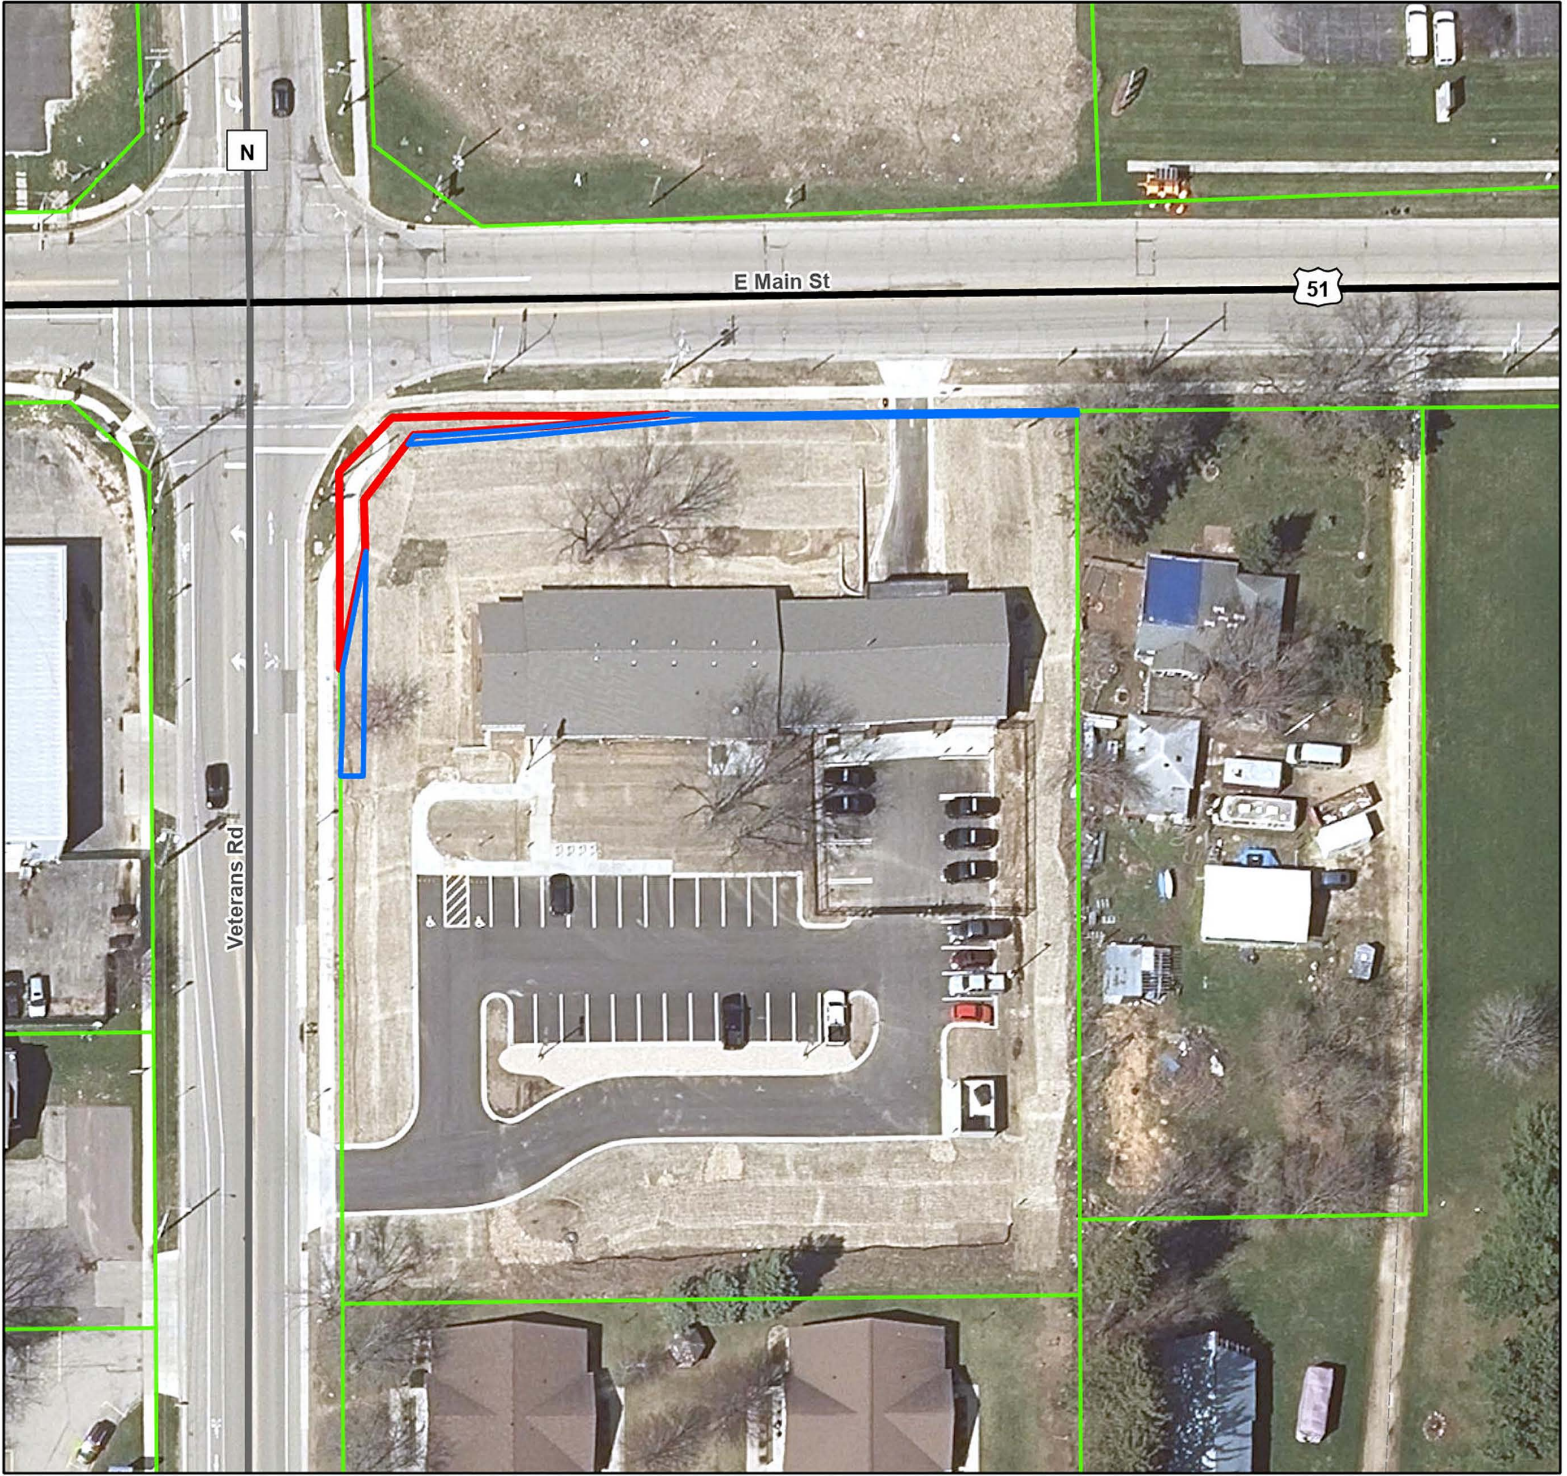

ROW Sale to DOT, approx. 1,415 sq ft of fee title and 1,263 sq ft of TLE
Sheriff's SE Precinct, 125 Veterans Road, Stoughton

-  Fee Title sale to DOT
-  Temporary Limited Easements to DOT

Location in Dane County