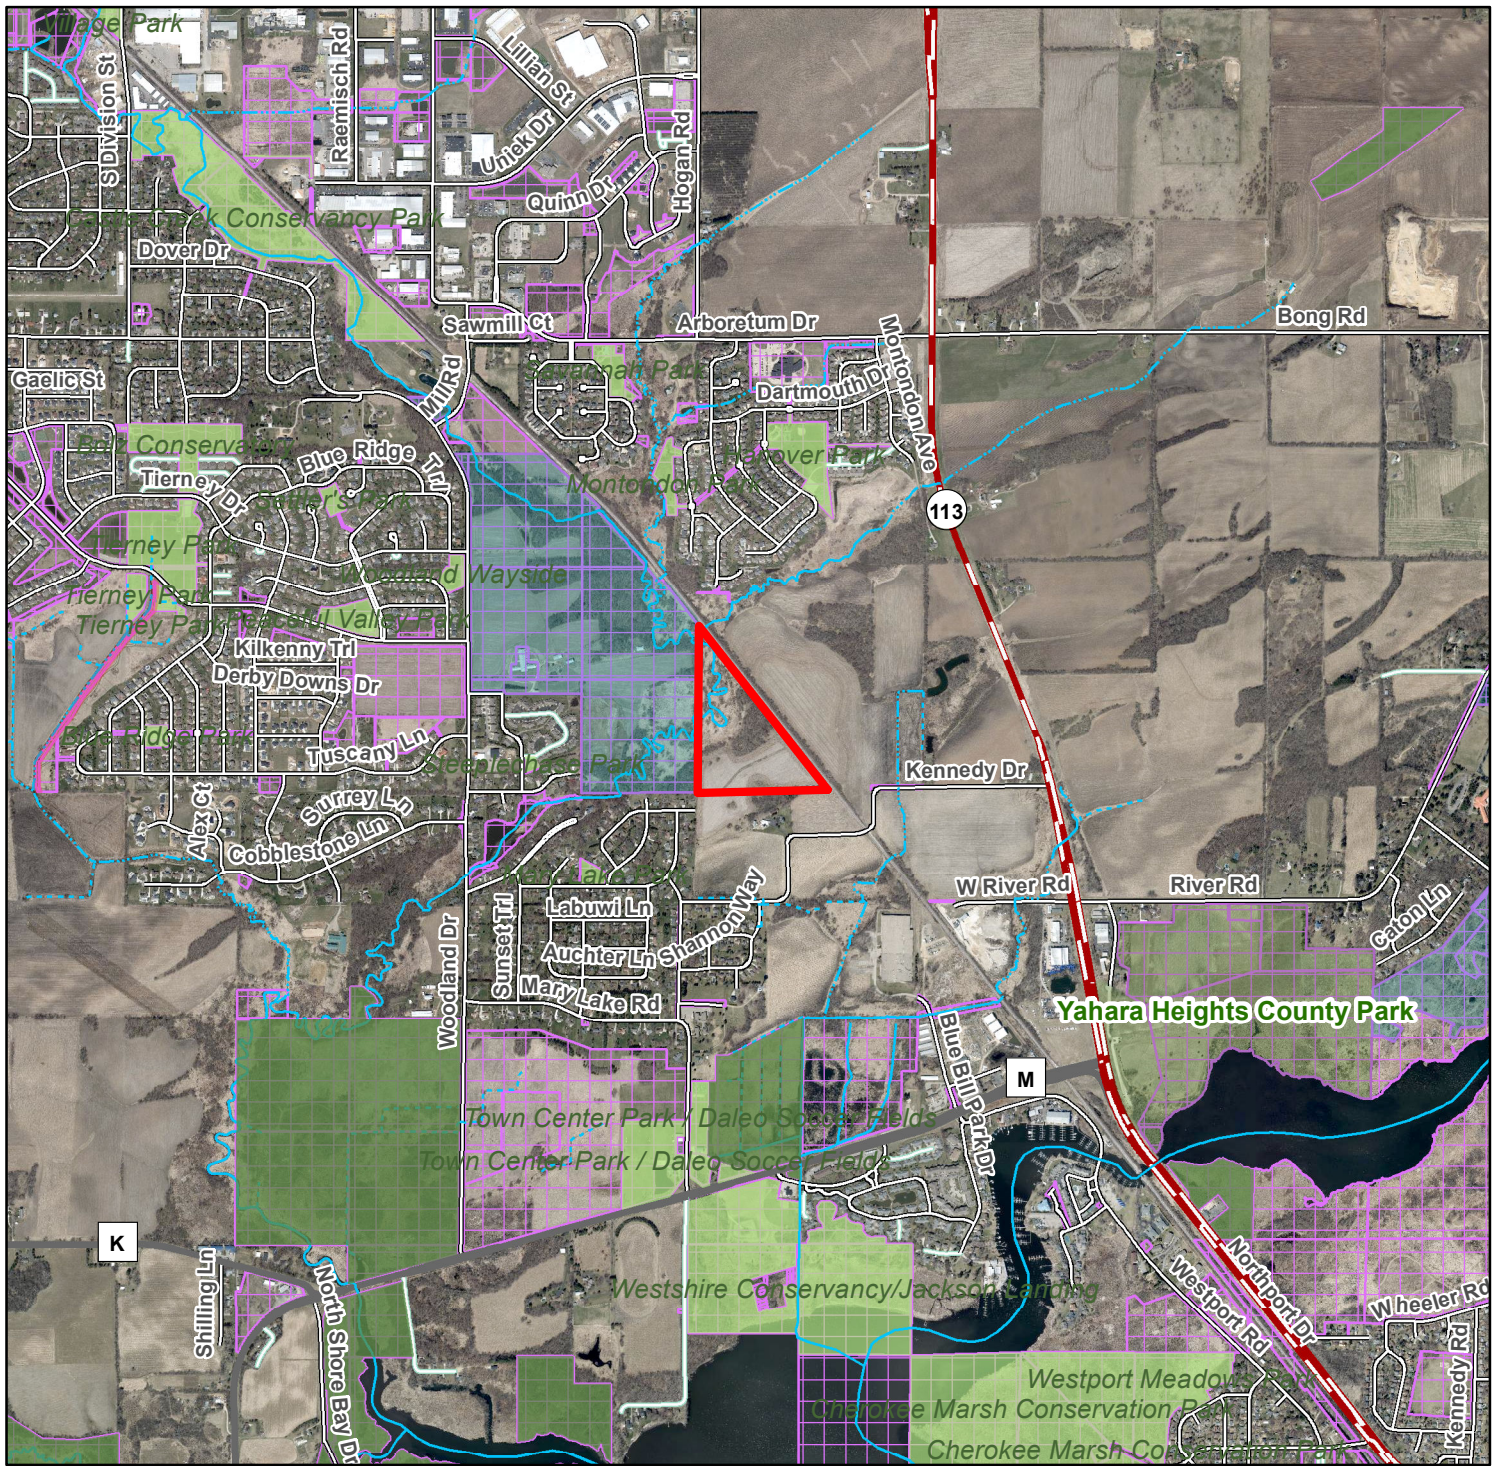

Kennedy Family Ltd. Partnership / Thomas J. and Beverly K. Kennedy Trust; Approx. 36 acres
 T. Westport and V. Waunakee; Waakikižu Natural Resource Area

 Subject Parcel

 County Park

 County Natural Resource Area

 WI DNR Public Lands

 Municipal Parks

 Publicly Owned Lands

Data Sources
 Digital Orthophoto: 2022
 Tax Parcels: 2023

Prepared by Dane County Land & Water Resources Department, April 14, 2023.

Document Path: H:\LandAcquisition\AcquisitionProjects\Westport\Kennedy\2022\Resolution\Kennedy_Waakikizu_AreaMap.mxd