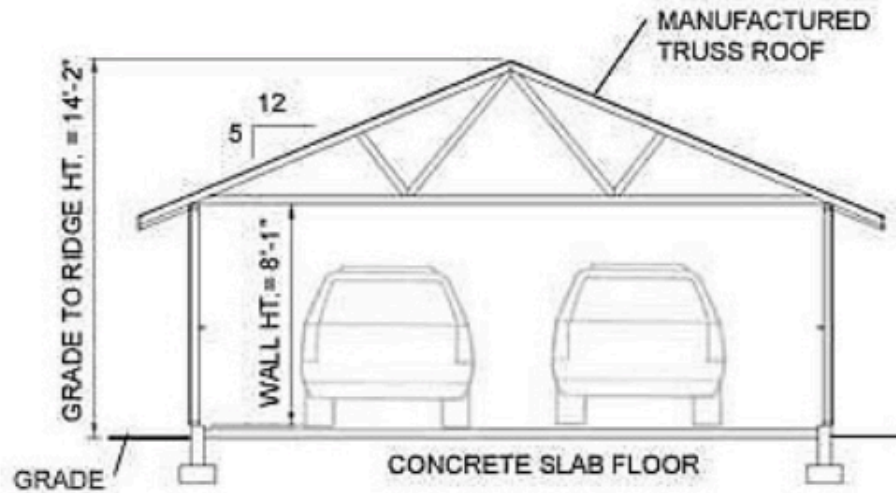

FLOOR PLAN

2-CAR GARAGE

TRUSSED - ROOF VERSION OF THE
POPULAR 24' WIDE, 2-CAR GARAGE
FEATURES TWO GARAGE DOORS

CROSS-SECTION