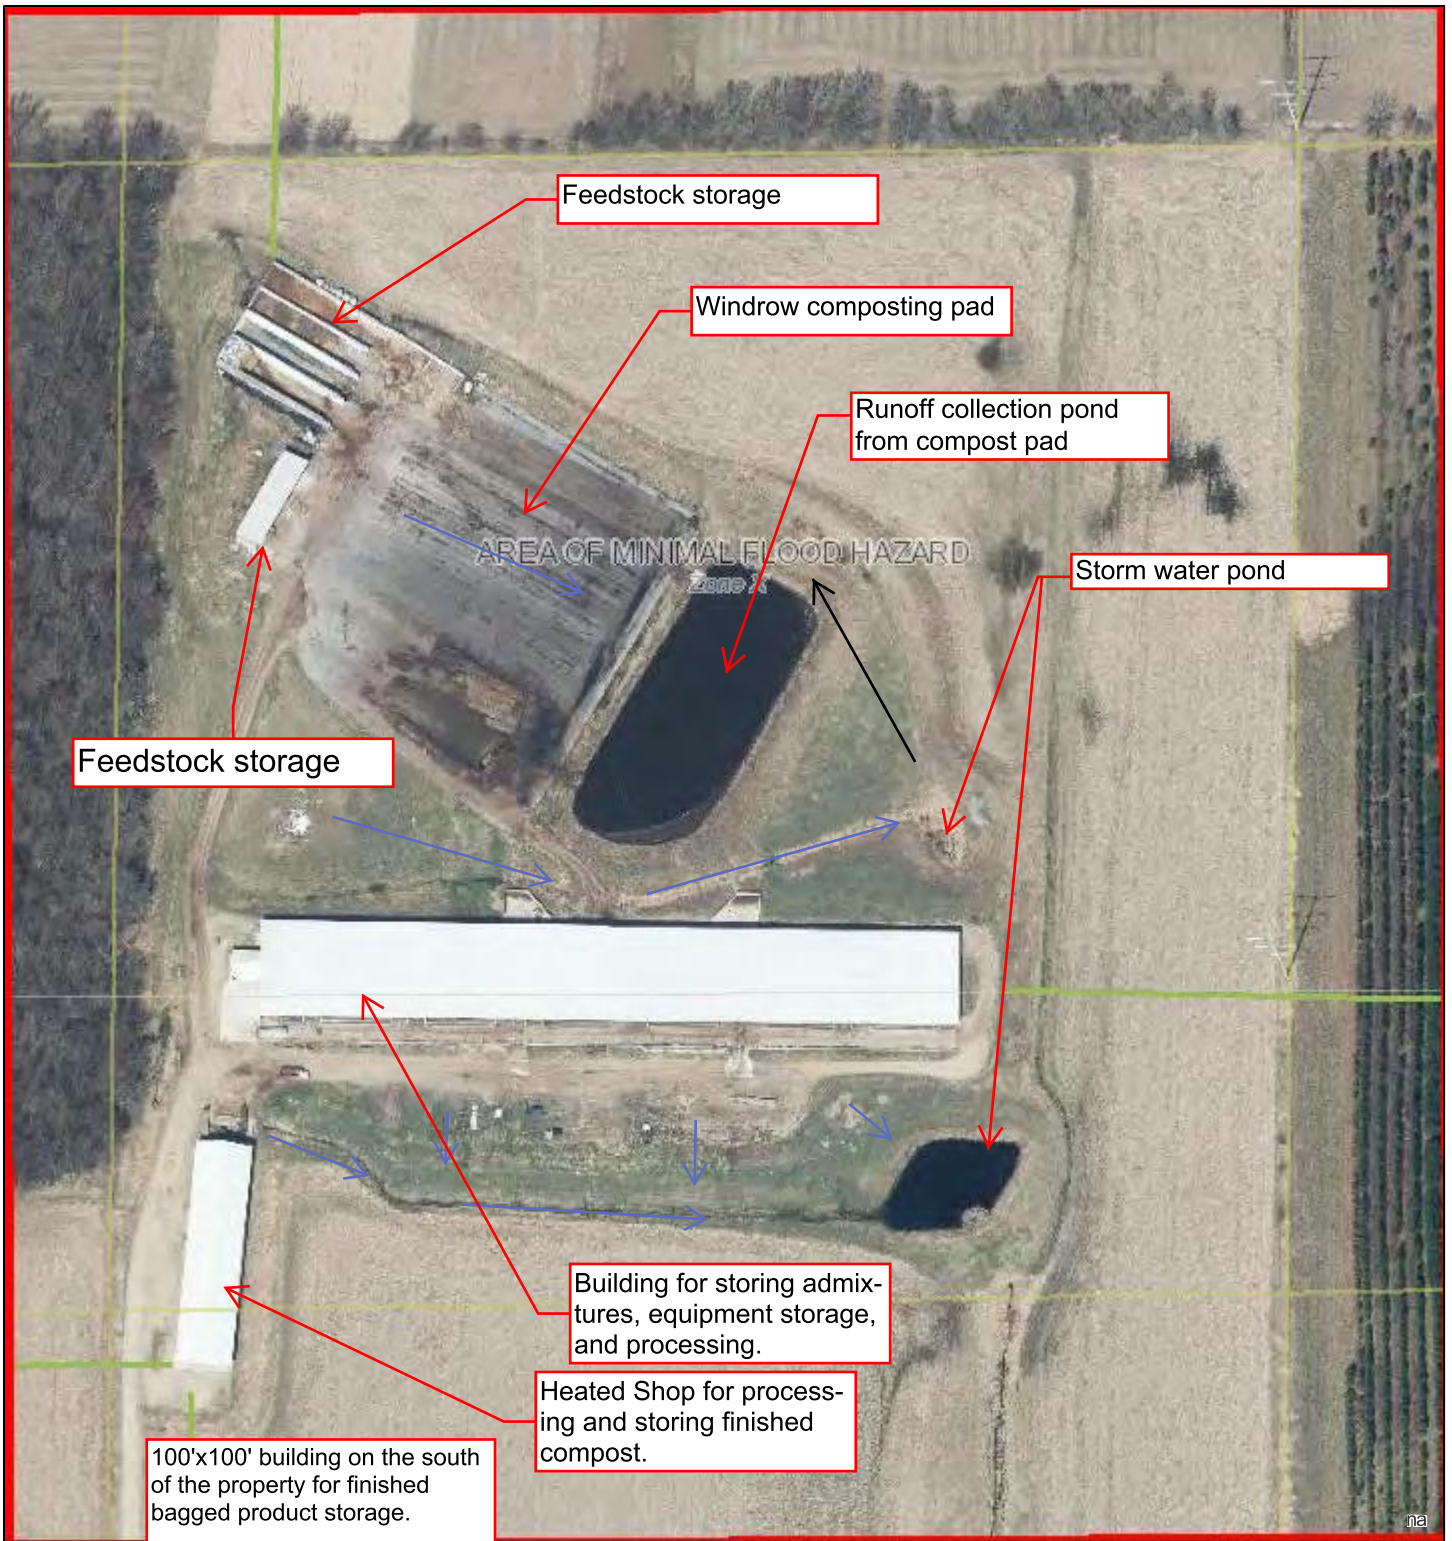

Dane County Map

May 4, 2021

Dane County Mask

□ Dane County Mask

Dane County Parks

- Recreation Park
- Natural Resource Area
- Wildlife Area
- Historical or Cultural Site

■ Forest

■ Trails

Municipal Parks

- Park
- Natural Area
- Other Public Lands
- Parcels

Paved Airfields-Heliports

- Runway
- Helipad
- Taxiway
- Apron

0 140 280 560 Feet