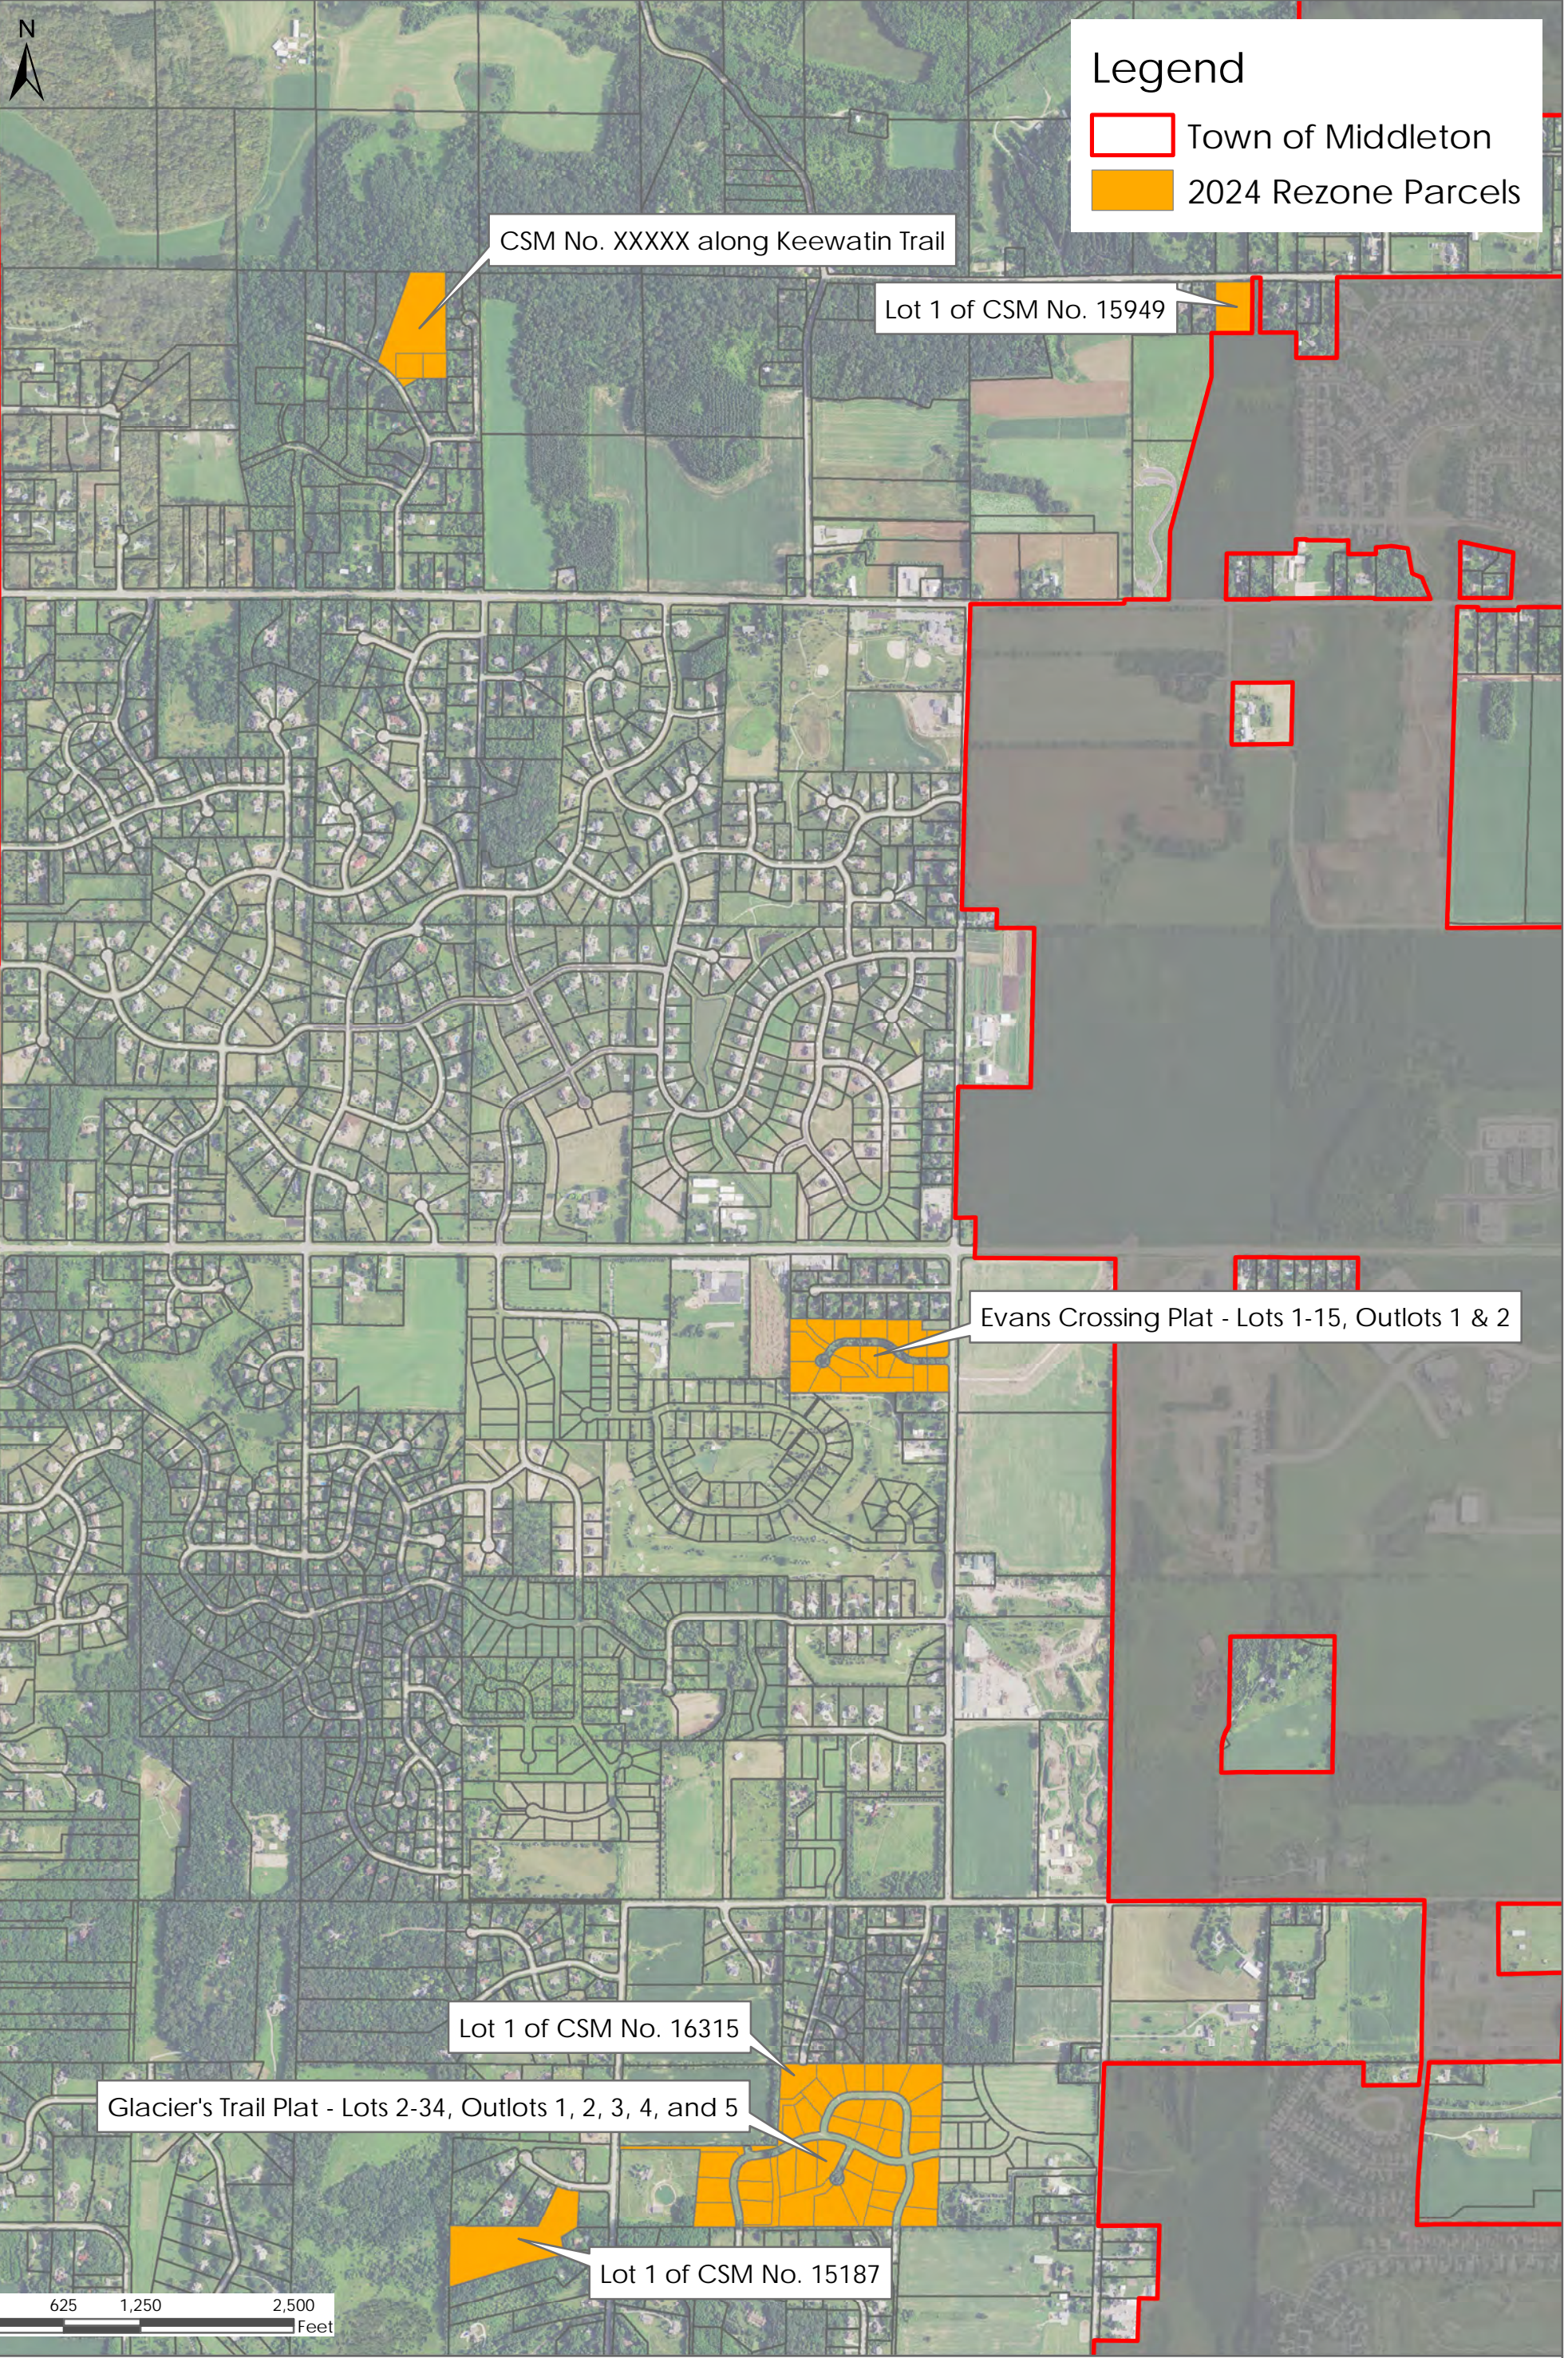

File Path: Document Path: M:\Middleton - Town of Middleton - 2024 Annual Blanket Rezone\Task 1 - 2024 Rezone\GIS\MXDs\Exhibit B - 2024 Annual Blanket Rezone Map.mxd

EXHIBIT B: 2024 Annual Blanket Rezone Map
 Town of Middleton, Dane County, WI
 January 18, 2024

vierbicher
 planners | engineers | advisors