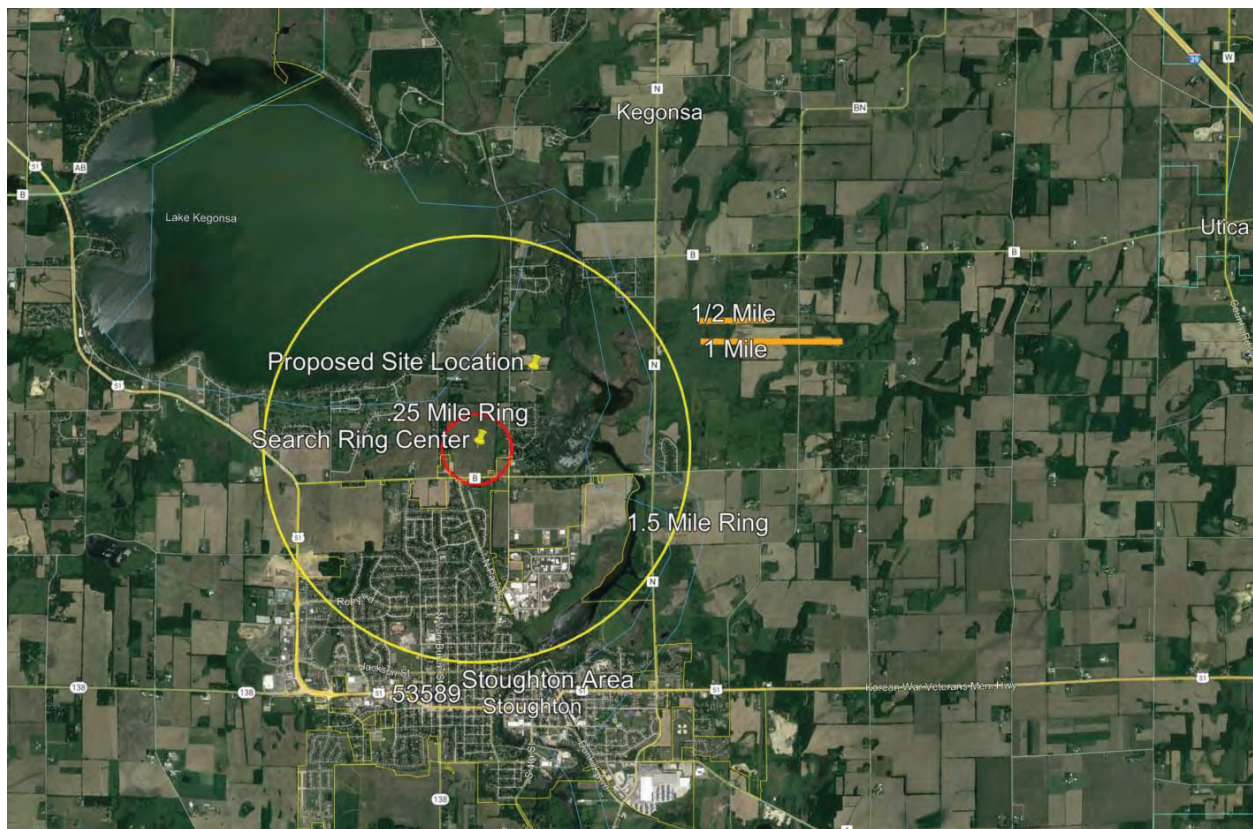

## Lake Kegonsa – Search Area

VZW network needs were identified within proximity to Lake Kegonsa and the Company identified a one quarter mile search radius centered around the Search Ring Center as depicted in the below maps. An initial land search within a one quarter mile radius yielded no prospective candidates and the best and closest option to the Company’s preferred search area is the candidate being presented.

### Overall Search Area Map

### Detailed Search Area Map