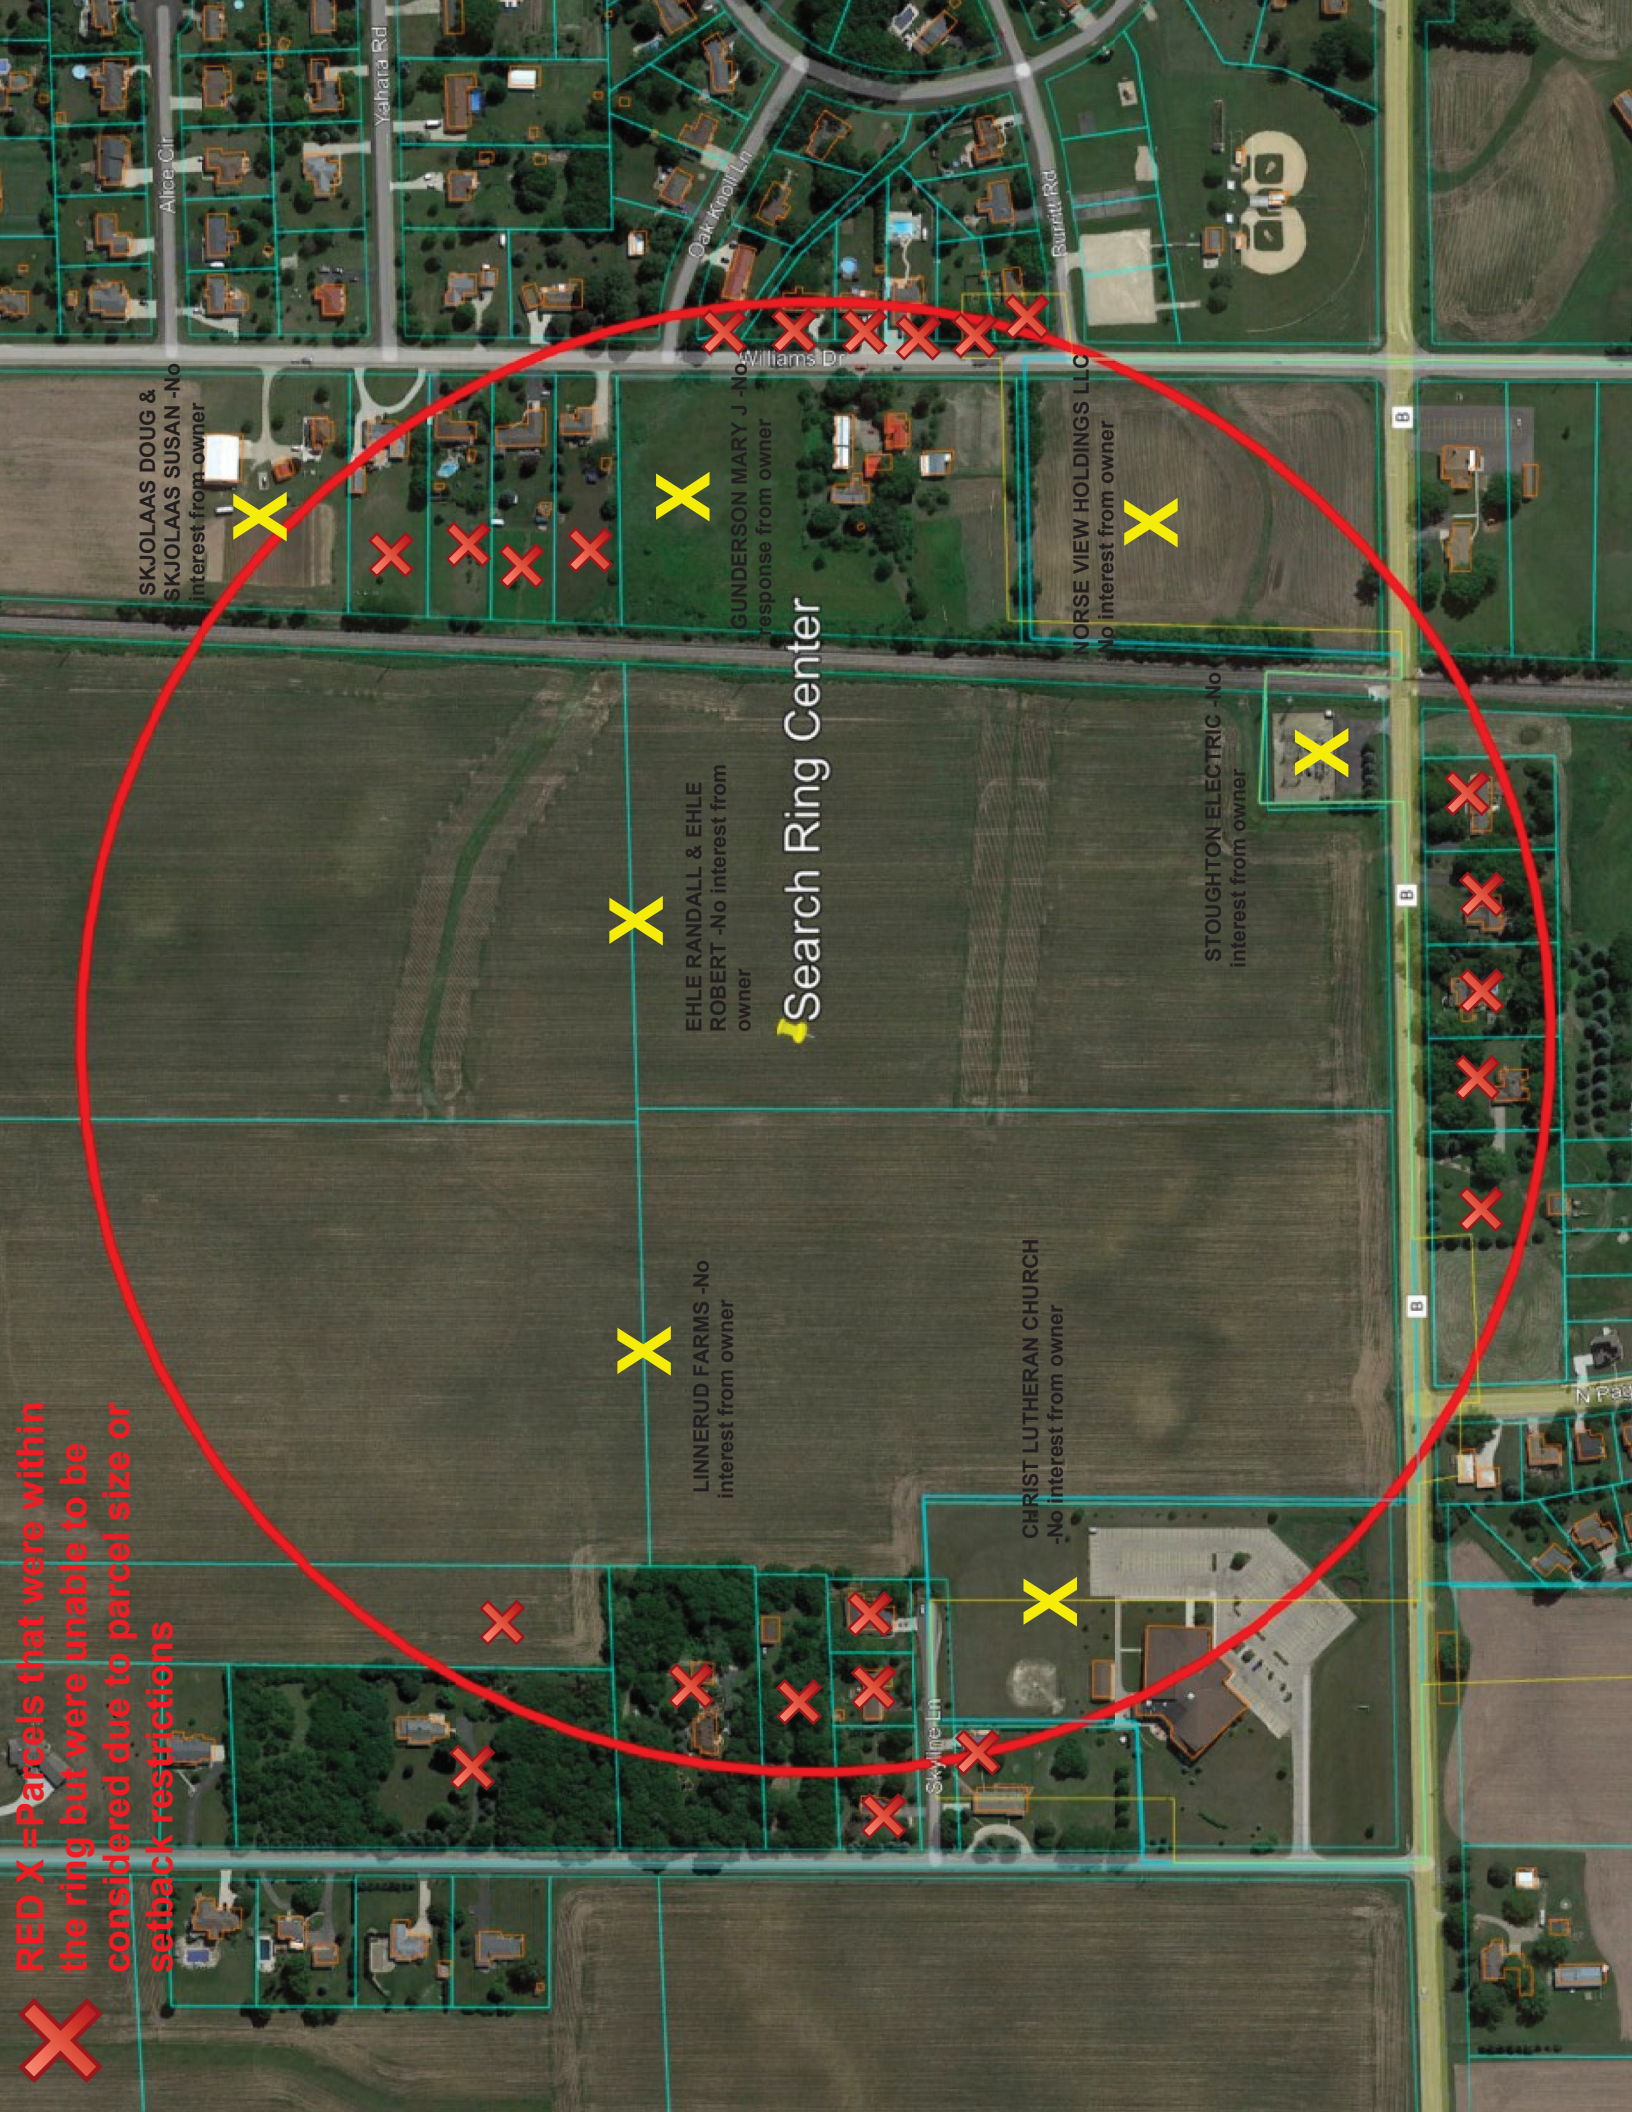

RED X = Parcels that were within the ring but were unable to be considered due to parcel size or setback restrictions

Search Ring Center

SKJOLAAS DOUG & SKJOLAAS SUSAN -No interest from owner

X

X

X

X

X

Alice Cir

Yehara Rd

Oak Knoll Ln

Williams Dr

Burrill Rd

Skyline Ln

B

B